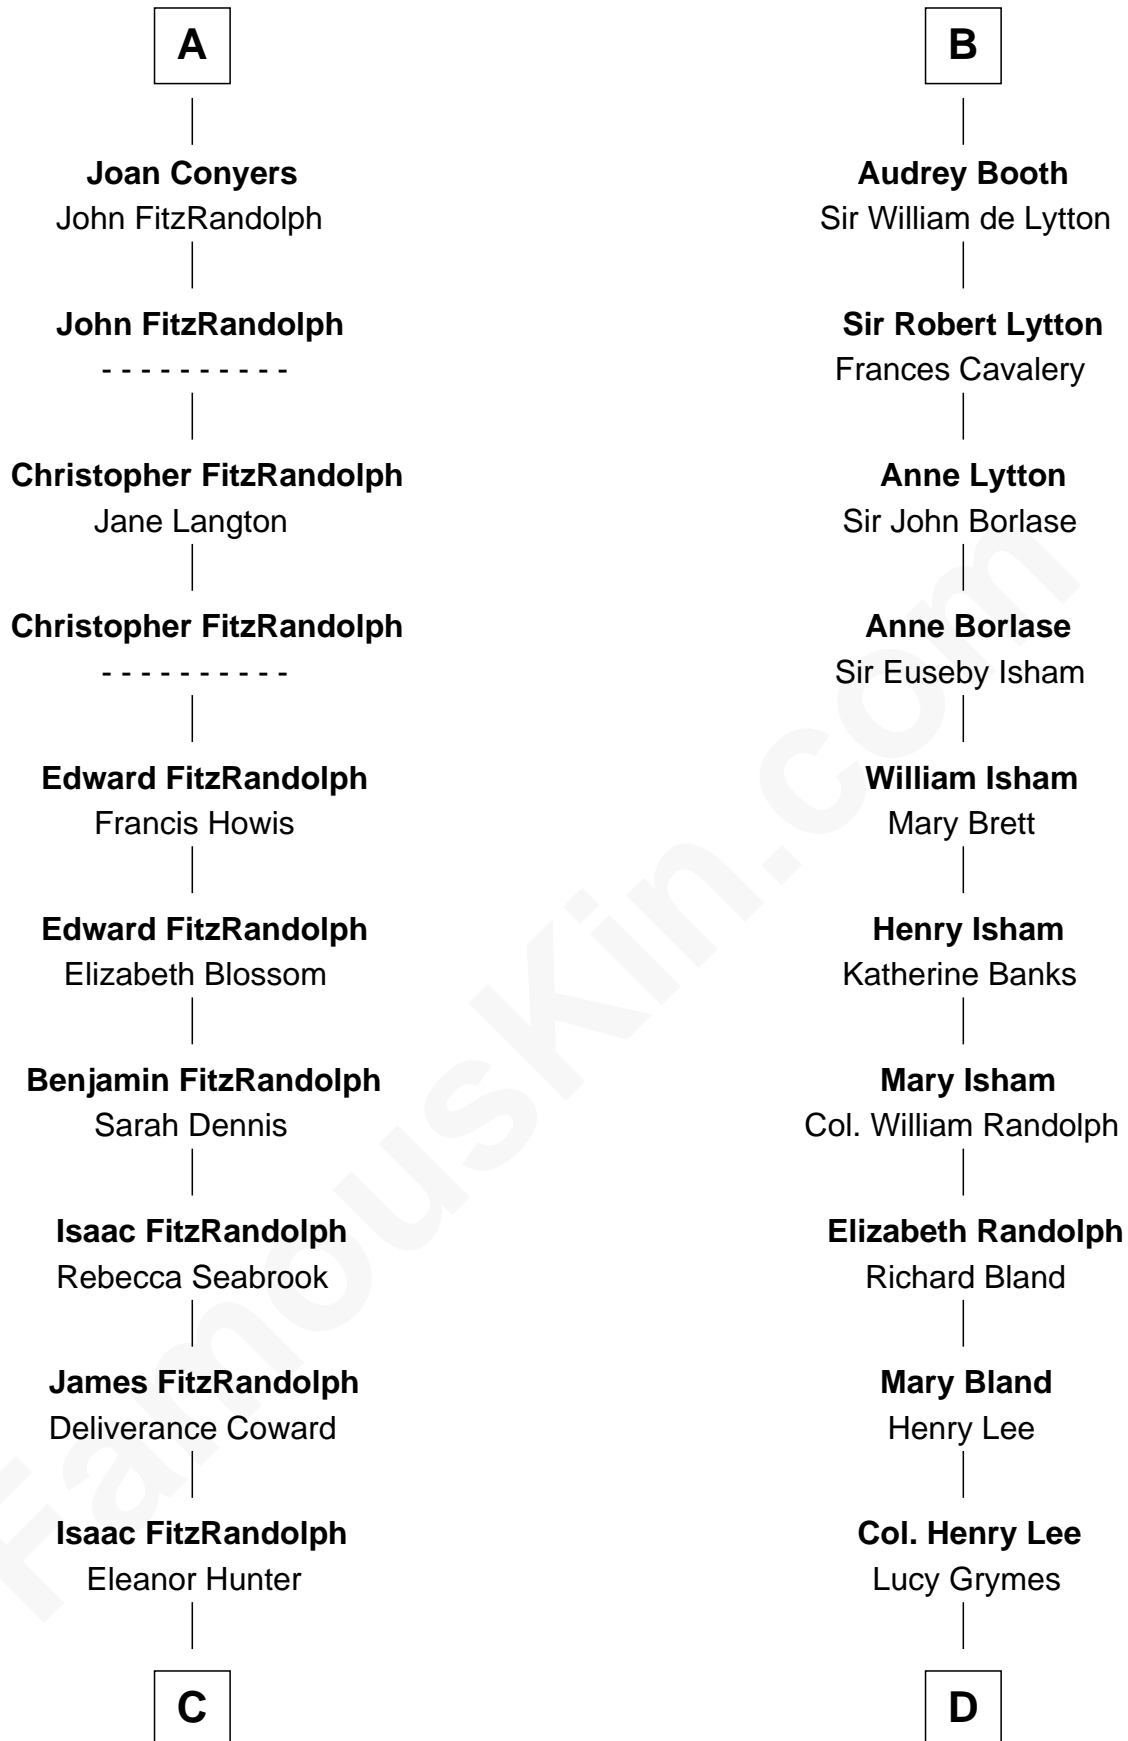

**FamousKin.com**  
**Relationship Chart of**  
**Ellen Louise (Axson) Wilson**  
*First Lady of President Woodrow Wilson*

**19th cousin of**  
**Fitzhugh Lee**  
*40th Governor of Virginia*

**Sir William de Ros**  
 Eustache Fitz Ralph

**C**

**Rebecca Longstreet FitzRandolph**

Rev. Isaac Stockton Keith Axson

**Rev. Samuel Edward Axson**

Margaret Jane Hoyt

**Ellen Louise (Axson) Wilson**

*First Lady of Woodrow Wilson*

**D**

**Maj. Gen. Henry Lee**

Anne Hill Carter

**Sydney Smith Lee**

Anna Maria Mason

**Fitzhugh Lee**

*40th Governor of Virginia*

FamousKin.com