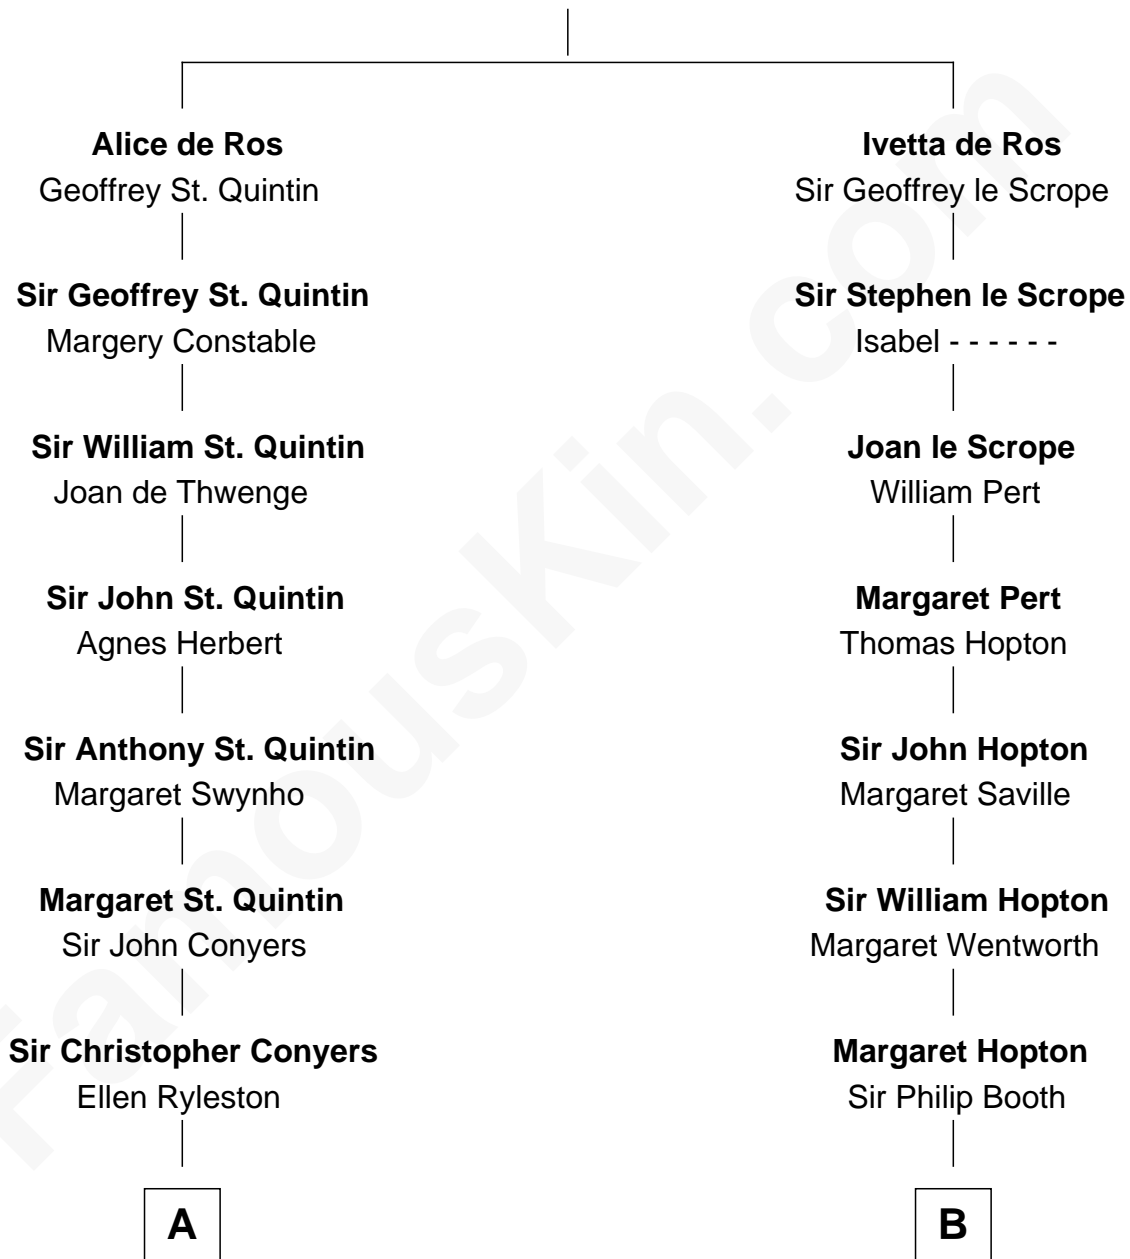

**FamousKin.com**  
**Relationship Chart of**  
**Ellen Louise (Axson) Wilson**  
*First Lady of President Woodrow Wilson*

**19th cousin of**  
**Fitzhugh Lee**  
*40th Governor of Virginia*

**Sir William de Ros**  
 Eustache Fitz Ralph

**C**

**Rebecca Longstreet FitzRandolph**

Rev. Isaac Stockton Keith Axson

**Rev. Samuel Edward Axson**

Margaret Jane Hoyt

**Ellen Louise (Axson) Wilson**

*First Lady of Woodrow Wilson*

**D**

**Maj. Gen. Henry Lee**

Anne Hill Carter

**Sydney Smith Lee**

Anna Maria Mason

**Fitzhugh Lee**

*40th Governor of Virginia*

FamousKin.com