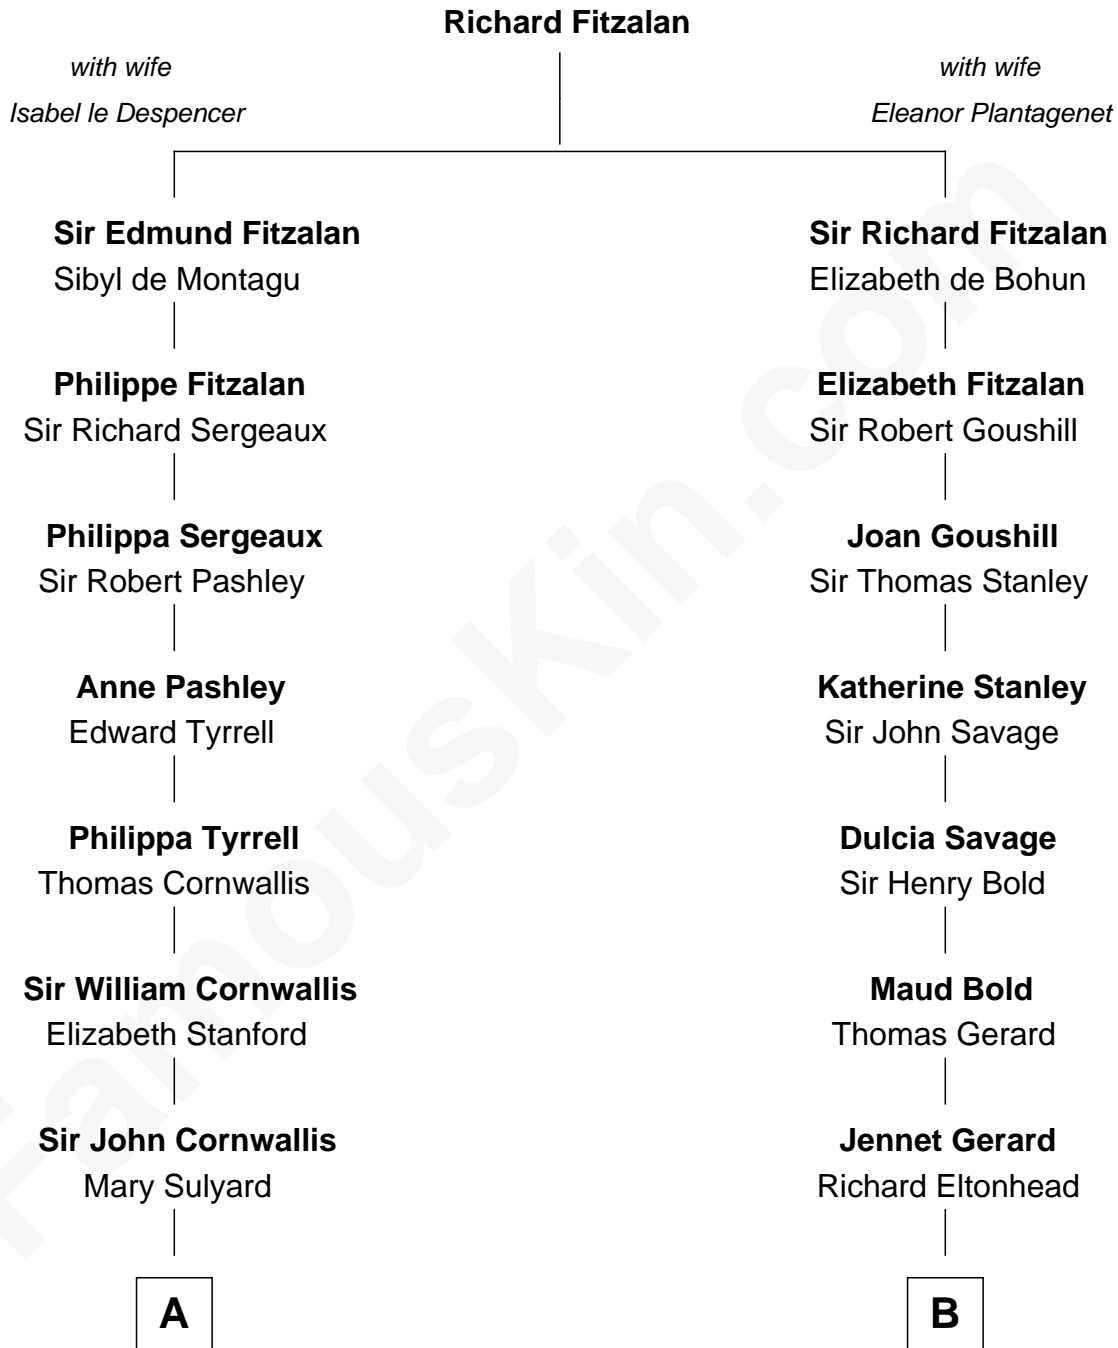

**FamousKin.com**  
**Relationship Chart of**  
**Ellen Louise (Axson) Wilson**  
*First Lady of President Woodrow Wilson*

13th cousin 5 times removed of

**Thomas Sim Lee**  
*2nd and 7th Governor of Maryland*

C

Rev. Samuel Edward Axson

Margaret Jane Hoyt

Ellen Louise (Axson) Wilson

*First Lady of Woodrow Wilson*

FamousKin.com