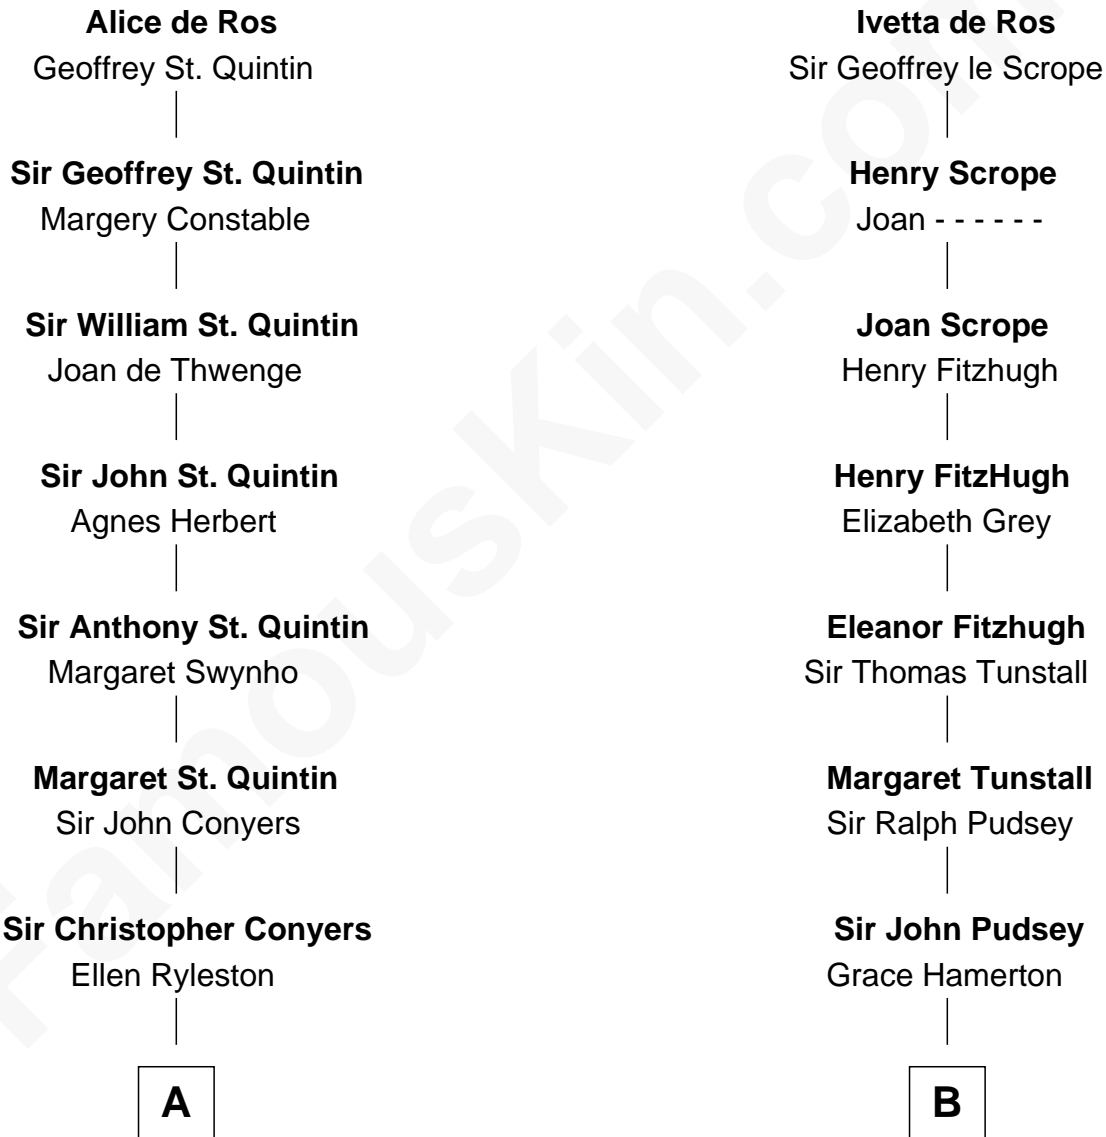

FamousKin.com
Relationship Chart of
Ellen Louise (Axson) Wilson

First Lady of President Woodrow Wilson

18th cousin 1 time removed of

Thomas Sim Lee

2nd and 7th Governor of Maryland

Sir William de Ros
 Eustache Fitz Ralph