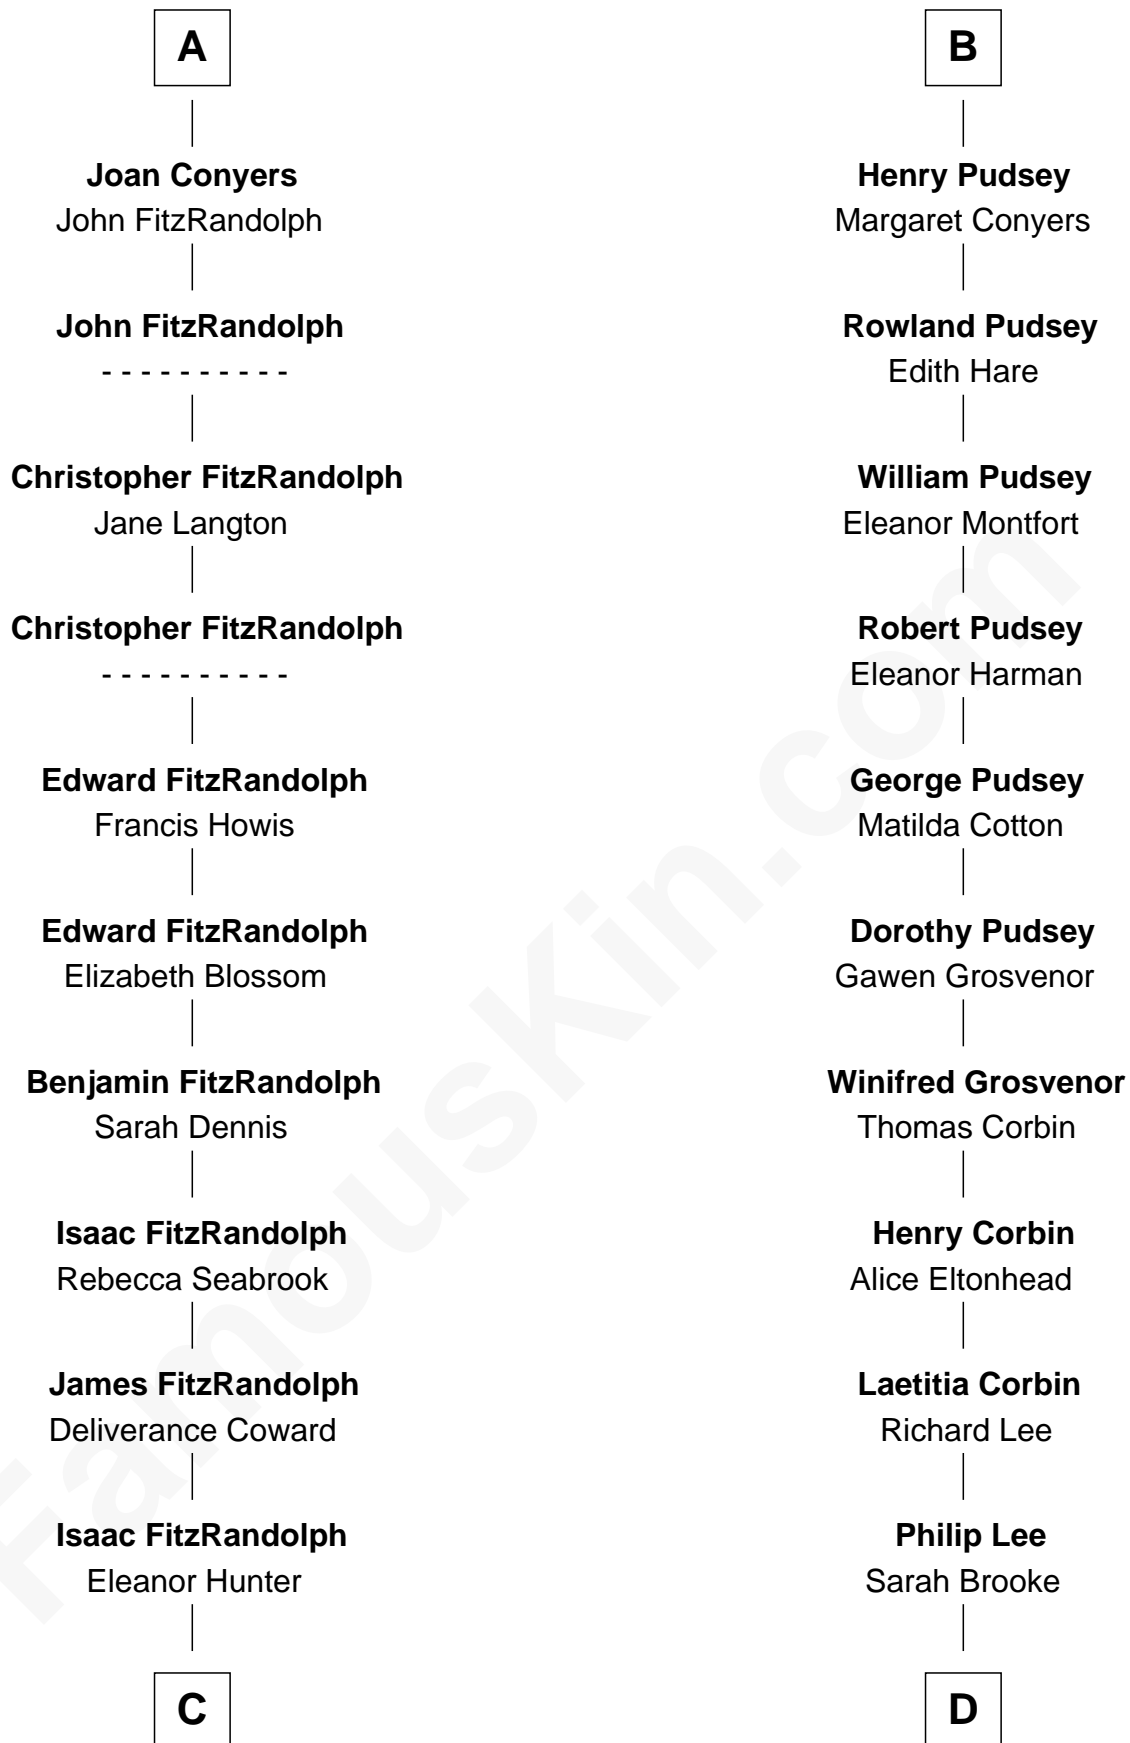

FamousKin.com
Relationship Chart of
Ellen Louise (Axson) Wilson

First Lady of President Woodrow Wilson

18th cousin 1 time removed of

Thomas Sim Lee

2nd and 7th Governor of Maryland

Sir William de Ros
 Eustache Fitz Ralph

C

Rebecca Longstreet FitzRandolph

Rev. Isaac Stockton Keith Axson

Rev. Samuel Edward Axson

Margaret Jane Hoyt

Ellen Louise (Axson) Wilson

First Lady of Woodrow Wilson

D