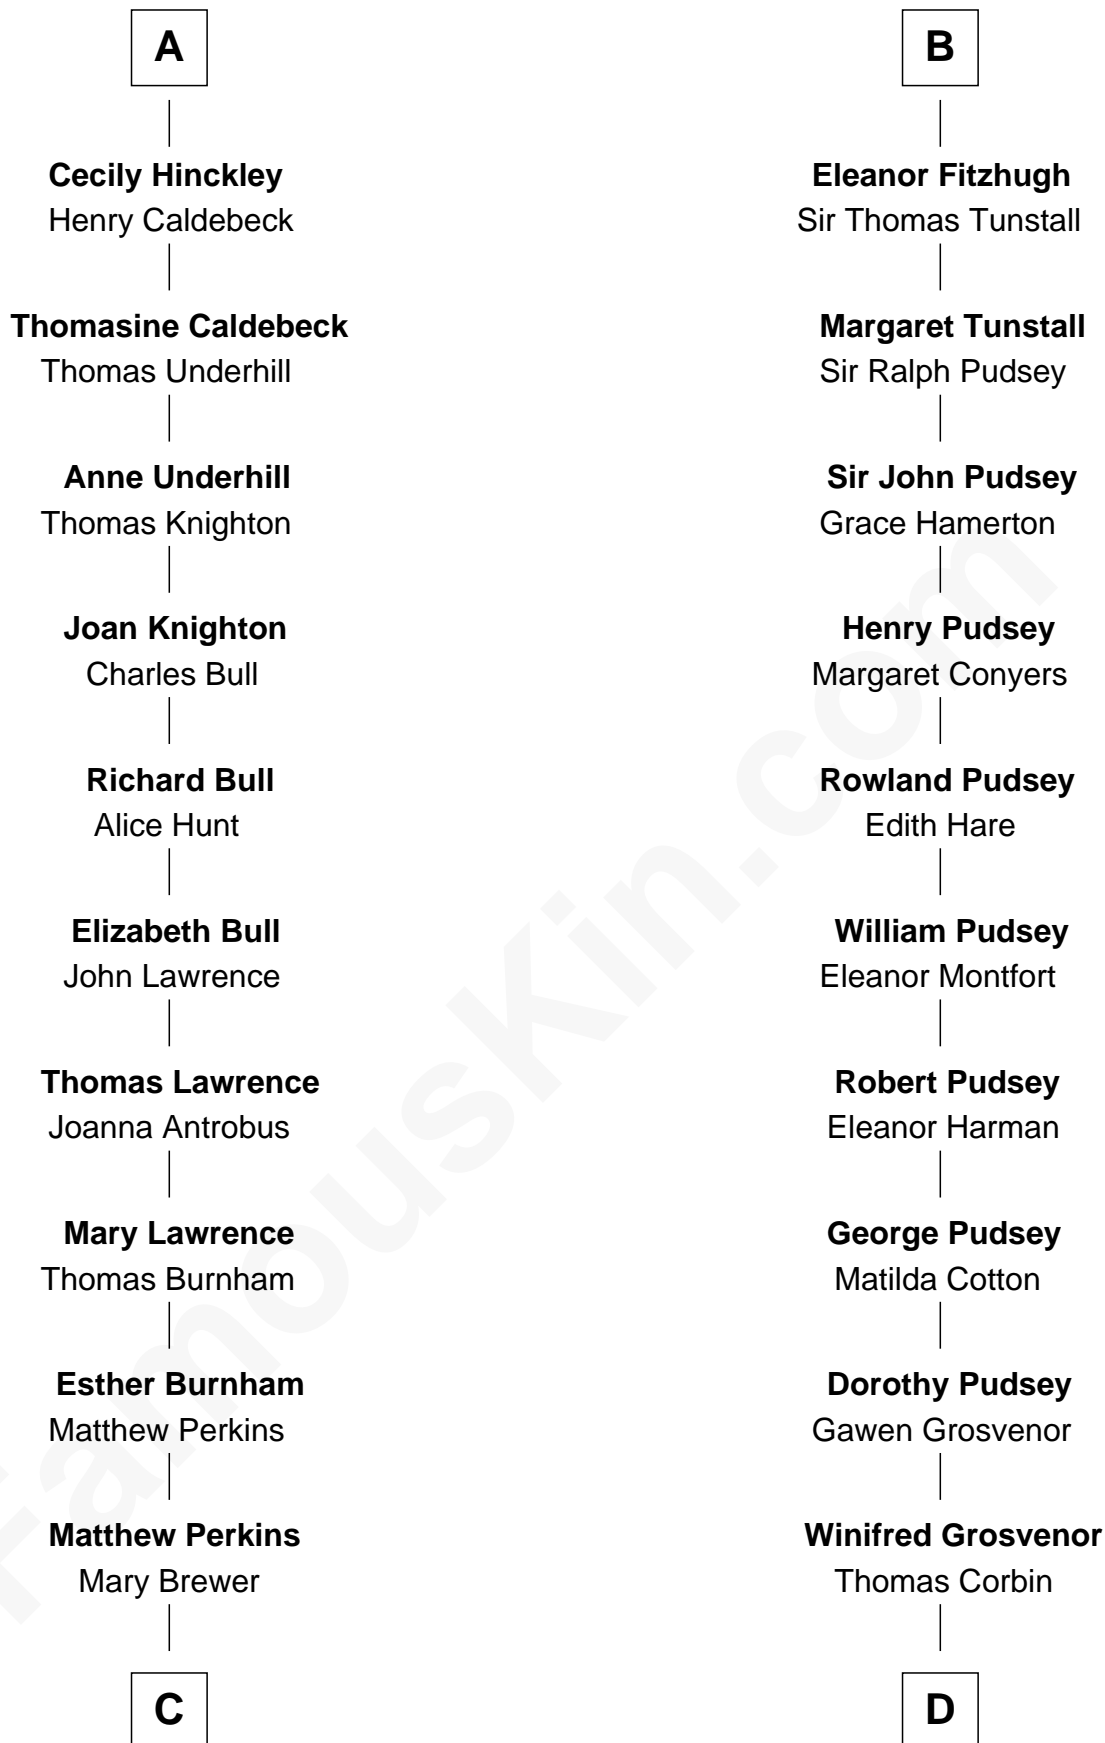

FamousKin.com
Relationship Chart of
Ellen Louise (Axson) Wilson
First Lady of President Woodrow Wilson

21st cousin of

Thomas Sim Lee
2nd and 7th Governor of Maryland

C

Abraham Perkins

Mary Sanborn

Meribah Perkins

Nathan Hoyt

Rev. Nathan Hoyt

Margaret Bliss

Margaret Jane Hoyt

Rev. Samuel Edward Axson

Ellen Louise (Axson) Wilson

First Lady of Woodrow Wilson

D