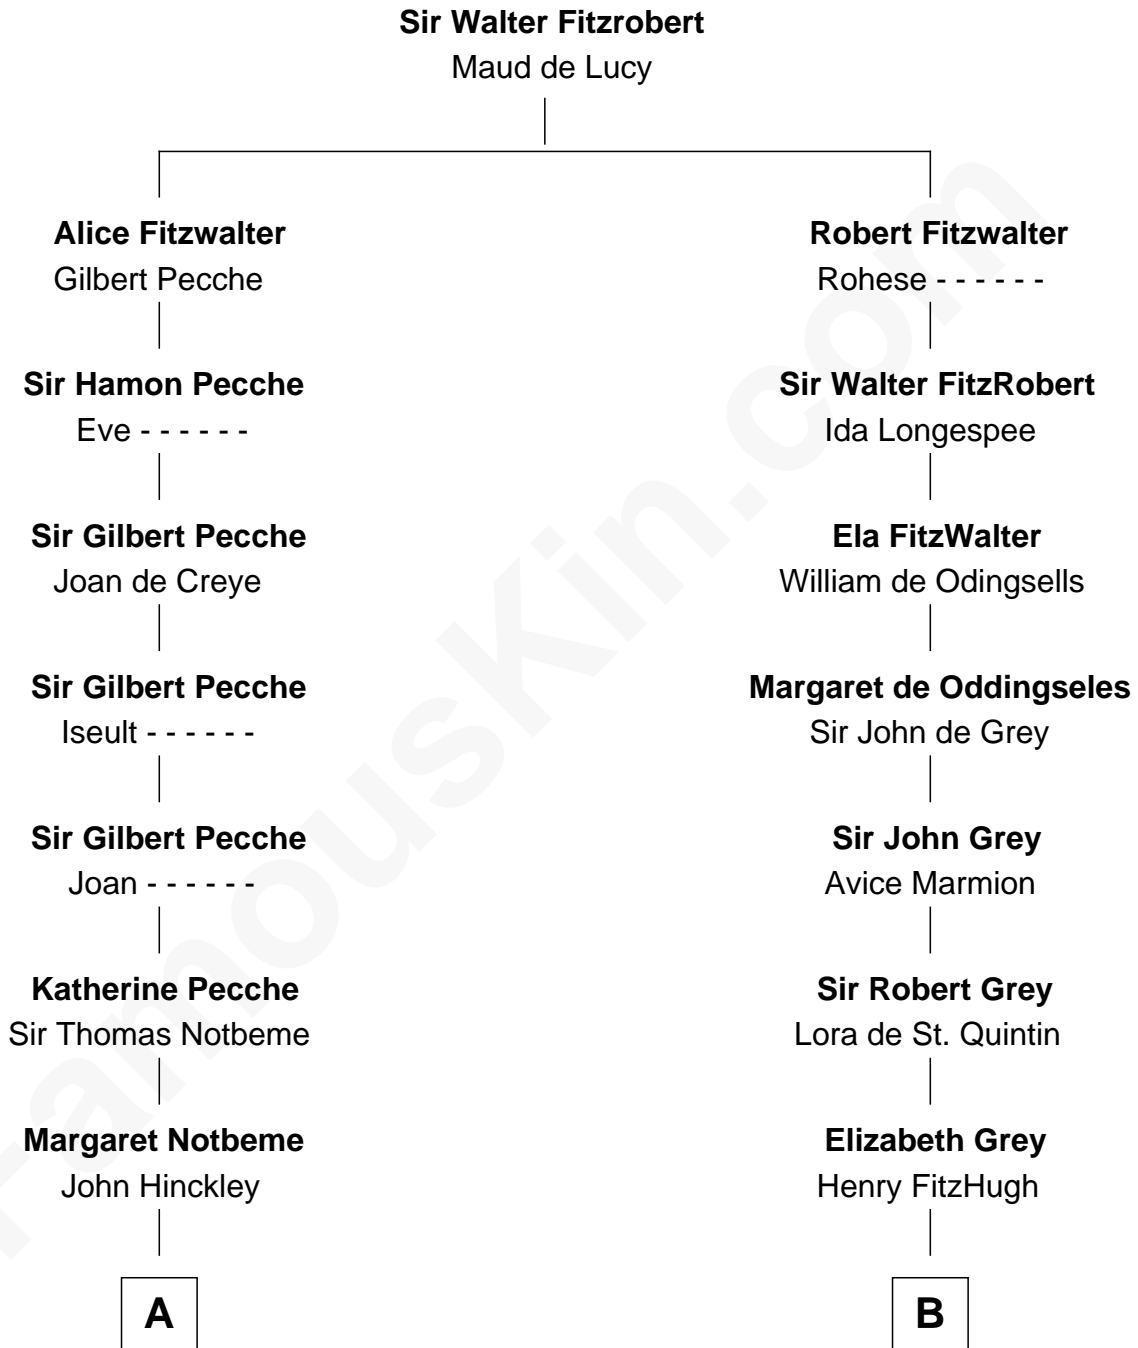

FamousKin.com
Relationship Chart of
Ellen Louise (Axson) Wilson
First Lady of President Woodrow Wilson

21st cousin of

Thomas Sim Lee
2nd and 7th Governor of Maryland

C

Abraham Perkins

Mary Sanborn

Meribah Perkins

Nathan Hoyt

Rev. Nathan Hoyt

Margaret Bliss

Margaret Jane Hoyt

Rev. Samuel Edward Axson

Ellen Louise (Axson) Wilson

First Lady of Woodrow Wilson

D