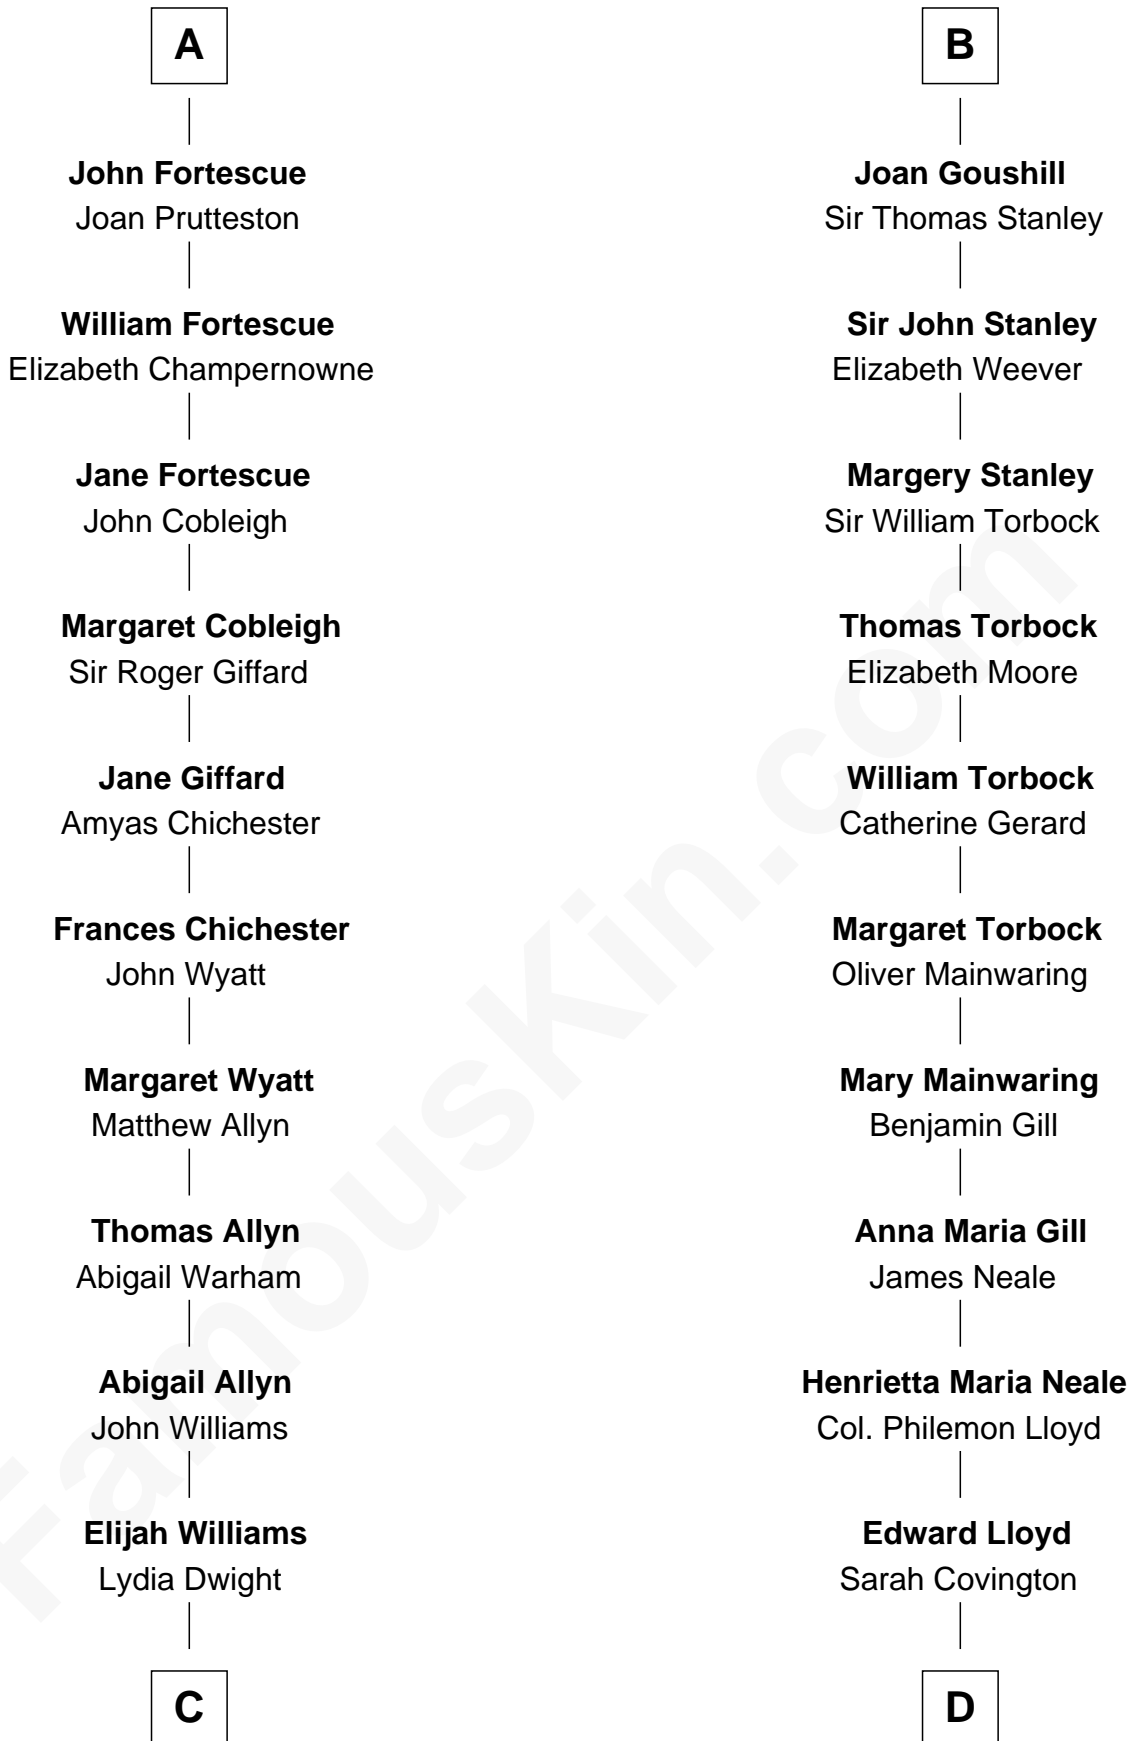

FamousKin.com
Relationship Chart of
Ellen Louise (Axson) Wilson
First Lady of President Woodrow Wilson

19th cousin 2 times removed of

Edward Lloyd V
13th Governor of Maryland

C

Abigail Williams
Thomas Williams

Abigail Williams
Alexander Bliss

Margaret Bliss
Rev. Nathan Hoyt

Margaret Jane Hoyt
Rev. Samuel Edward Axson

Ellen Louise (Axson) Wilson
First Lady of Woodrow Wilson

D

Col. Edward Lloyd
Anne Rousby

Col. Edward Lloyd
Elizabeth Tayloe

Edward Lloyd V
13th Governor of Maryland

FamousKin.com