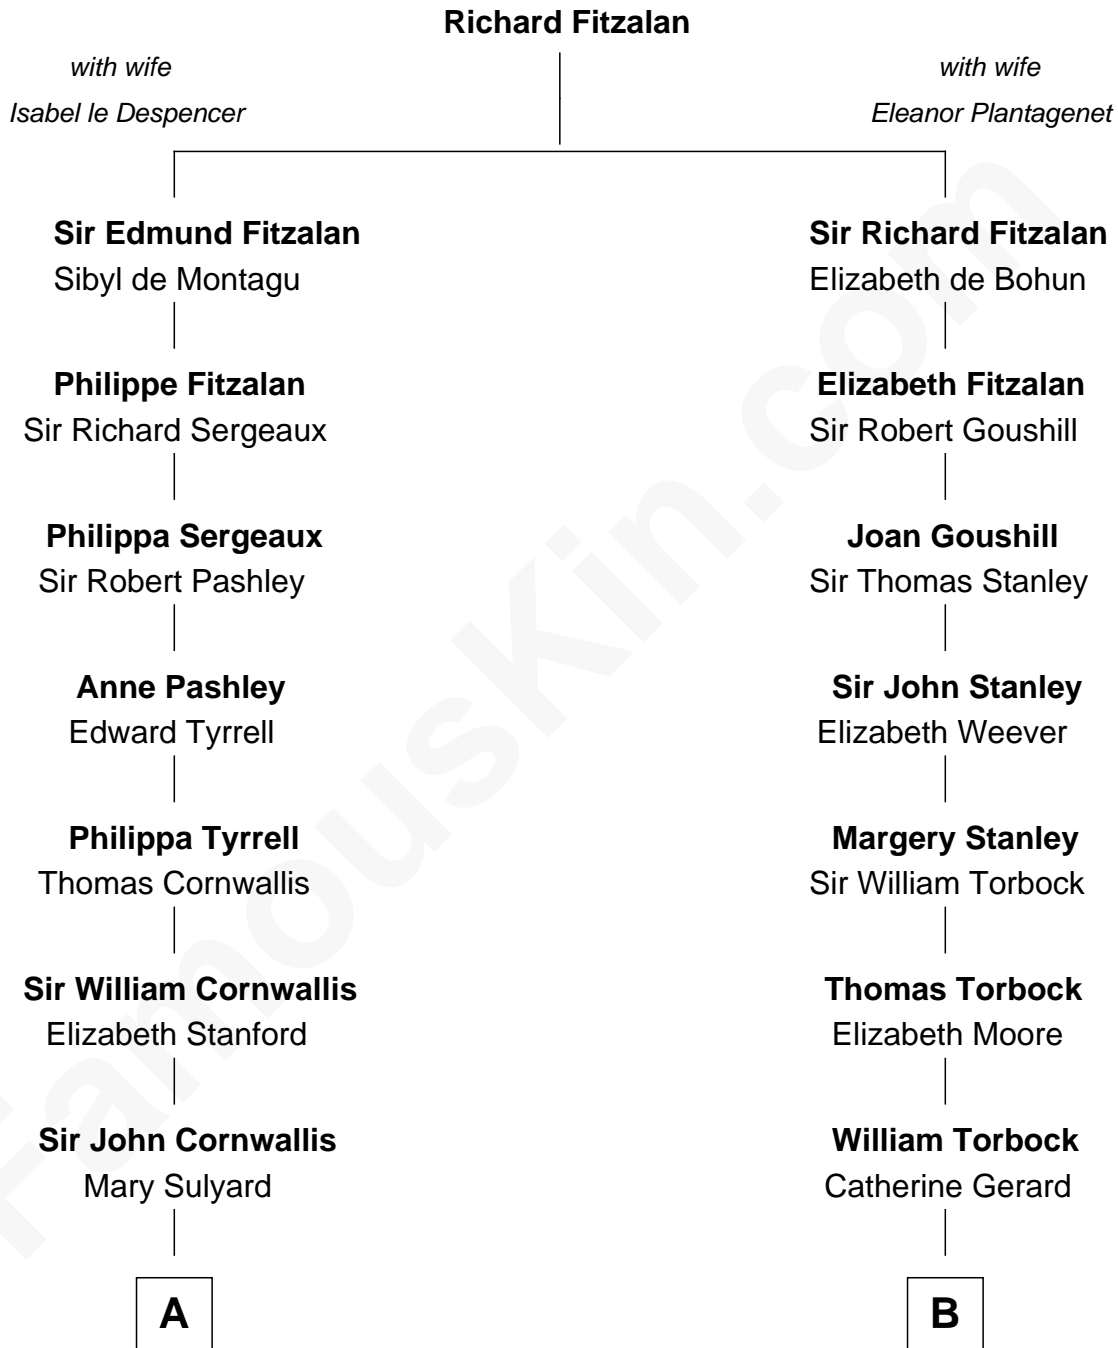

FamousKin.com
Relationship Chart of
Ellen Louise (Axson) Wilson
First Lady of President Woodrow Wilson

14th cousin 4 times removed of

Edward Lloyd V
13th Governor of Maryland

C

Rev. Samuel Edward Axson

Margaret Jane Hoyt

Ellen Louise (Axson) Wilson

First Lady of Woodrow Wilson

FamousKin.com