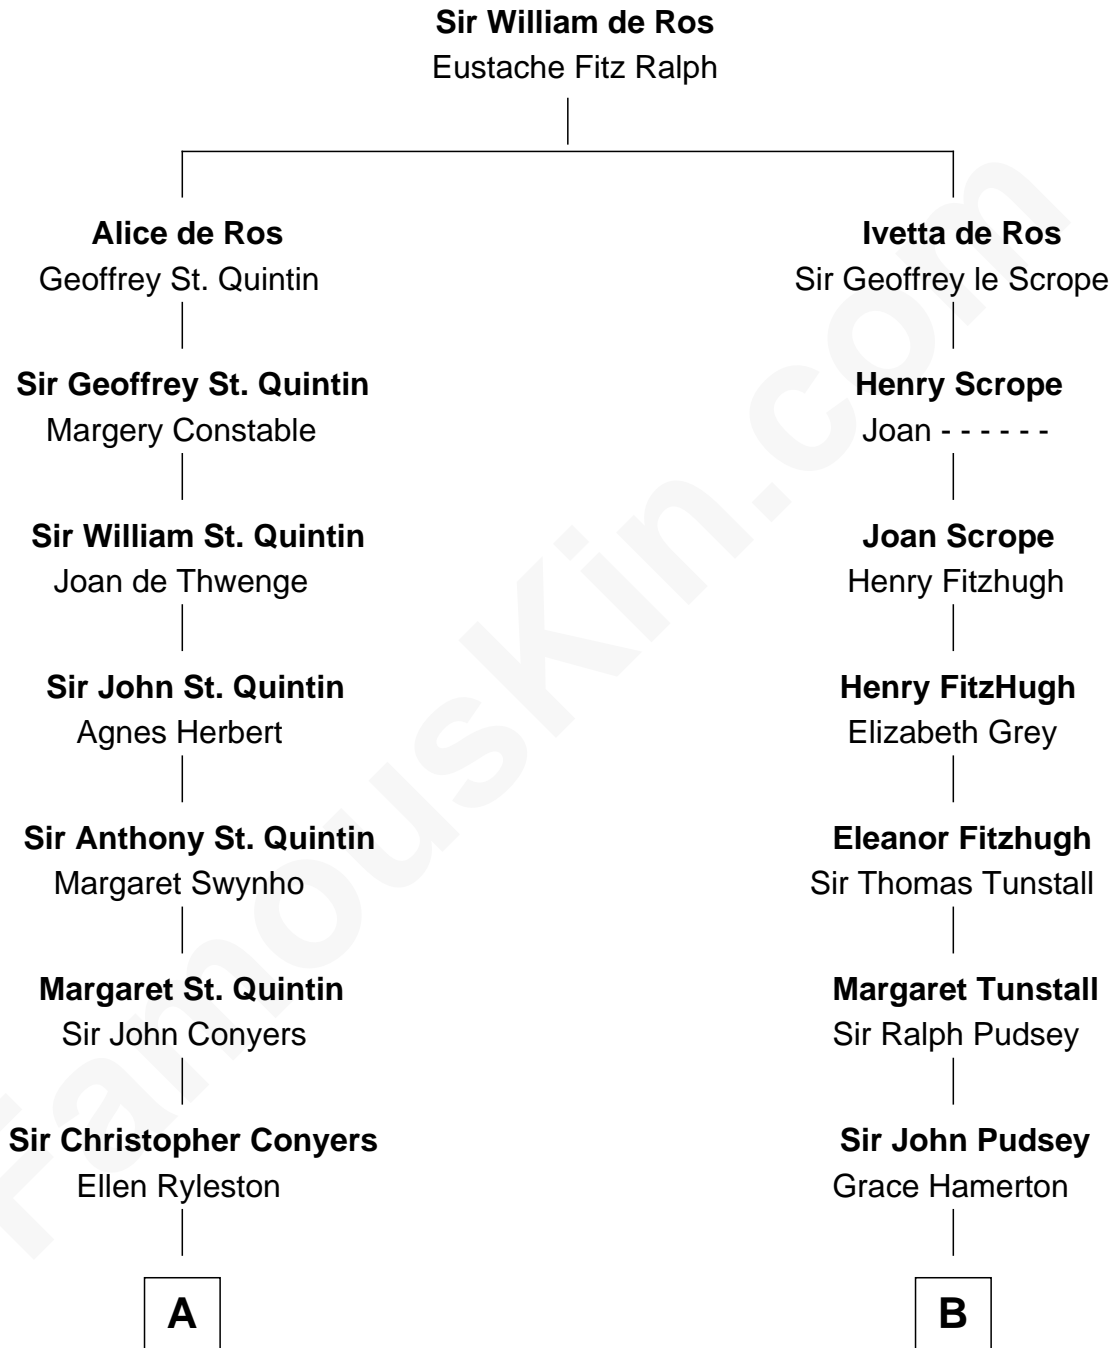

FamousKin.com
Relationship Chart of
Ellen Louise (Axson) Wilson
First Lady of President Woodrow Wilson

19th cousin of
Edward Lloyd V
13th Governor of Maryland

C

Rebecca Longstreet FitzRandolph

Rev. Isaac Stockton Keith Axson

Rev. Samuel Edward Axson

Margaret Jane Hoyt

Ellen Louise (Axson) Wilson

First Lady of Woodrow Wilson

D

John Tayloe

Rebecca Plater

Elizabeth Tayloe