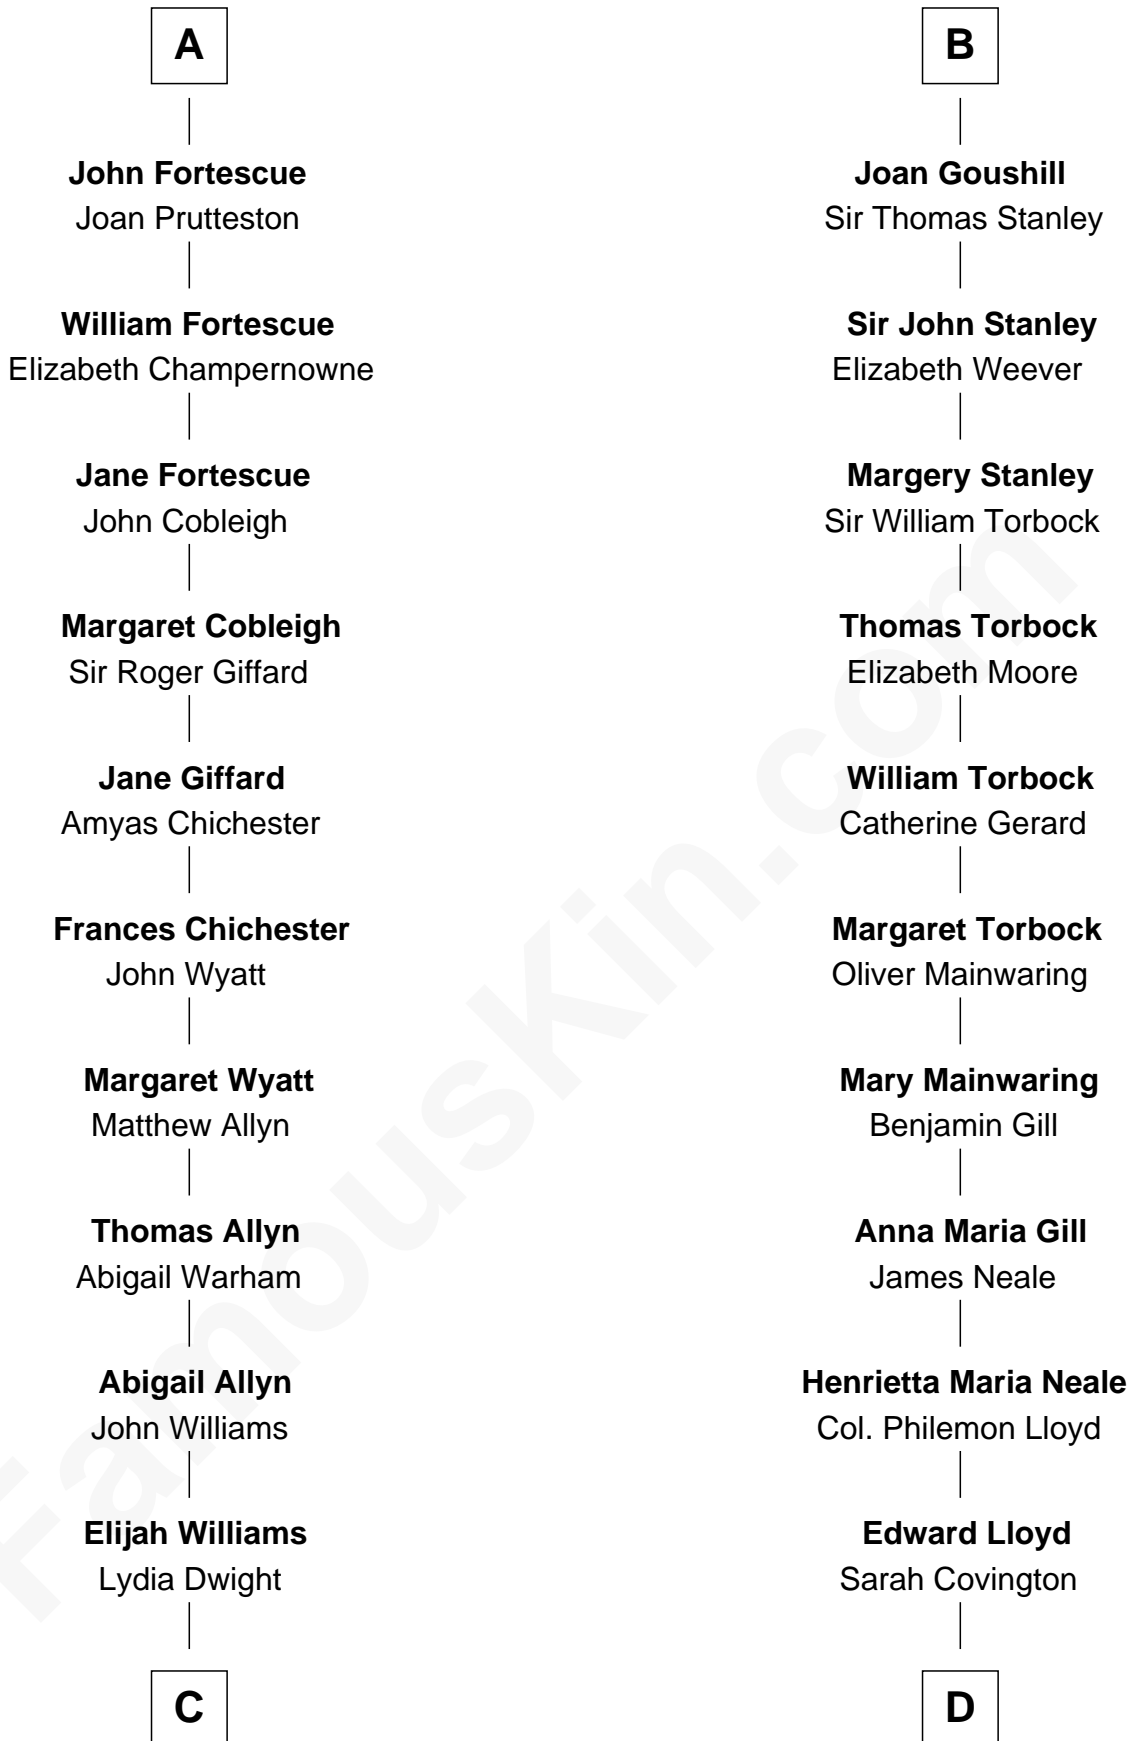

FamousKin.com
Relationship Chart of
Ellen Louise (Axson) Wilson
First Lady of President Woodrow Wilson

21st cousin of
Henry Lloyd
40th Governor of Maryland

C

Abigail Williams

Thomas Williams

Abigail Williams

Alexander Bliss

Margaret Bliss

Rev. Nathan Hoyt

Margaret Jane Hoyt

Rev. Samuel Edward Axson

Ellen Louise (Axson) Wilson

First Lady of Woodrow Wilson

D

Col. Edward Lloyd

Anne Rousby

Col. Edward Lloyd

Elizabeth Tayloe

Col. Edward Lloyd

Sally Scott Murray

Daniel Lloyd

Catherine Henry