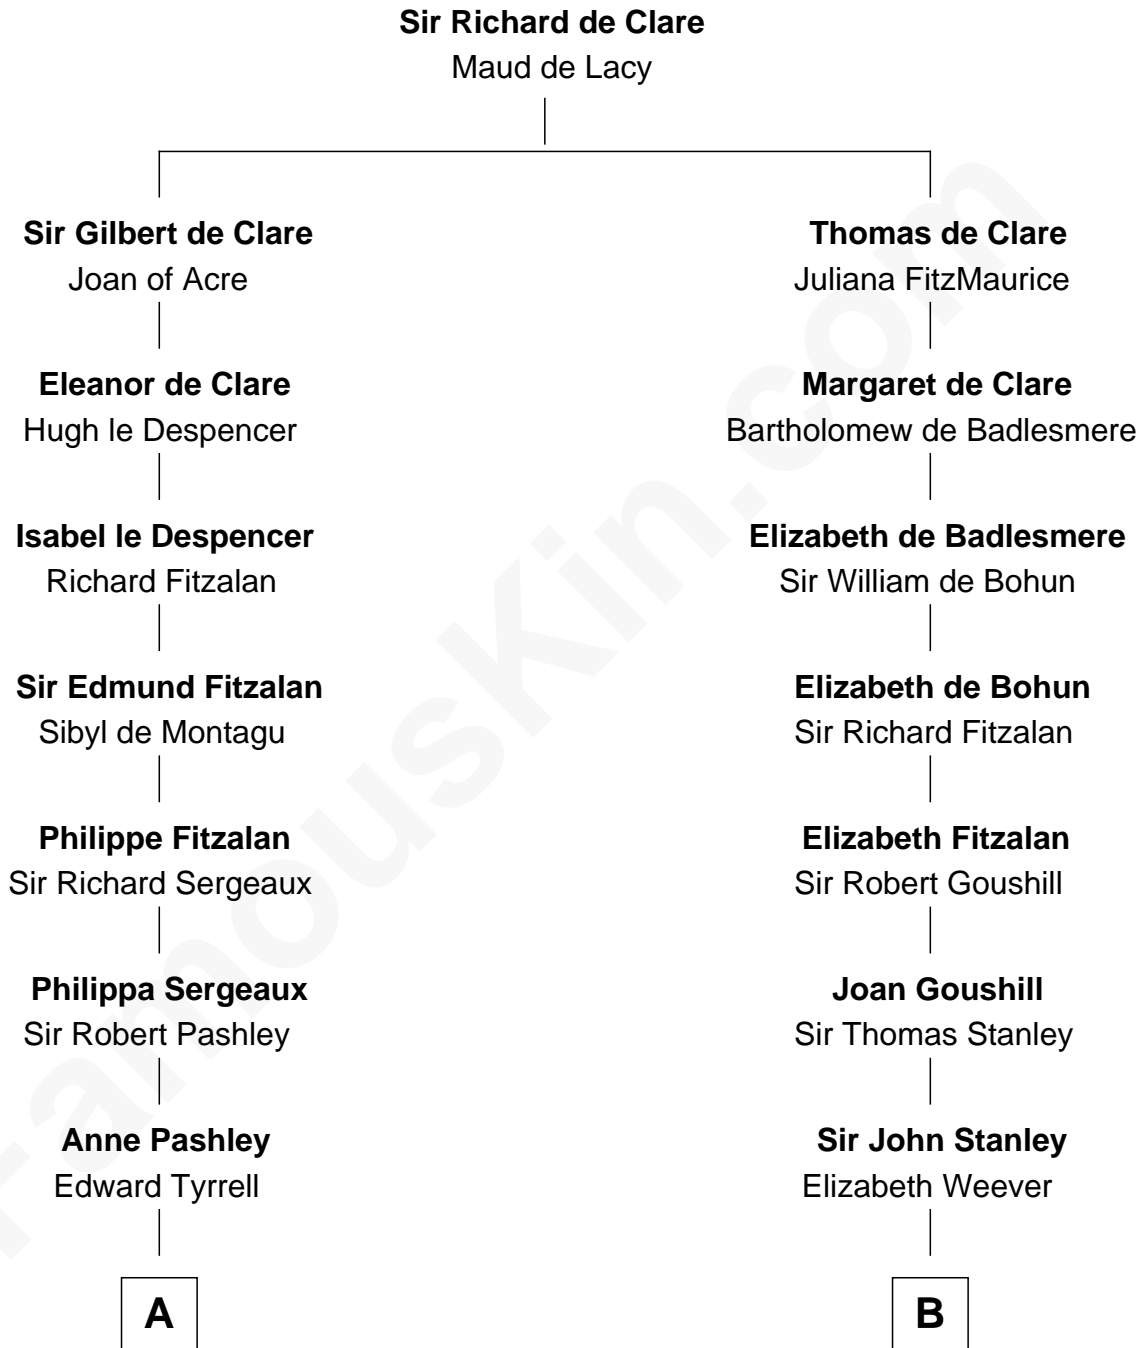

FamousKin.com
Relationship Chart of
Ellen Louise (Axson) Wilson
First Lady of President Woodrow Wilson

19th cousin 2 times removed of

Henry Lloyd
40th Governor of Maryland

C

Deliverance Coward

James FitzRandolph

Isaac FitzRandolph

Eleanor Hunter

Rebecca Longstreet FitzRandolph

Rev. Isaac Stockton Keith Axson

Rev. Samuel Edward Axson

Margaret Jane Hoyt

Ellen Louise (Axson) Wilson

First Lady of Woodrow Wilson