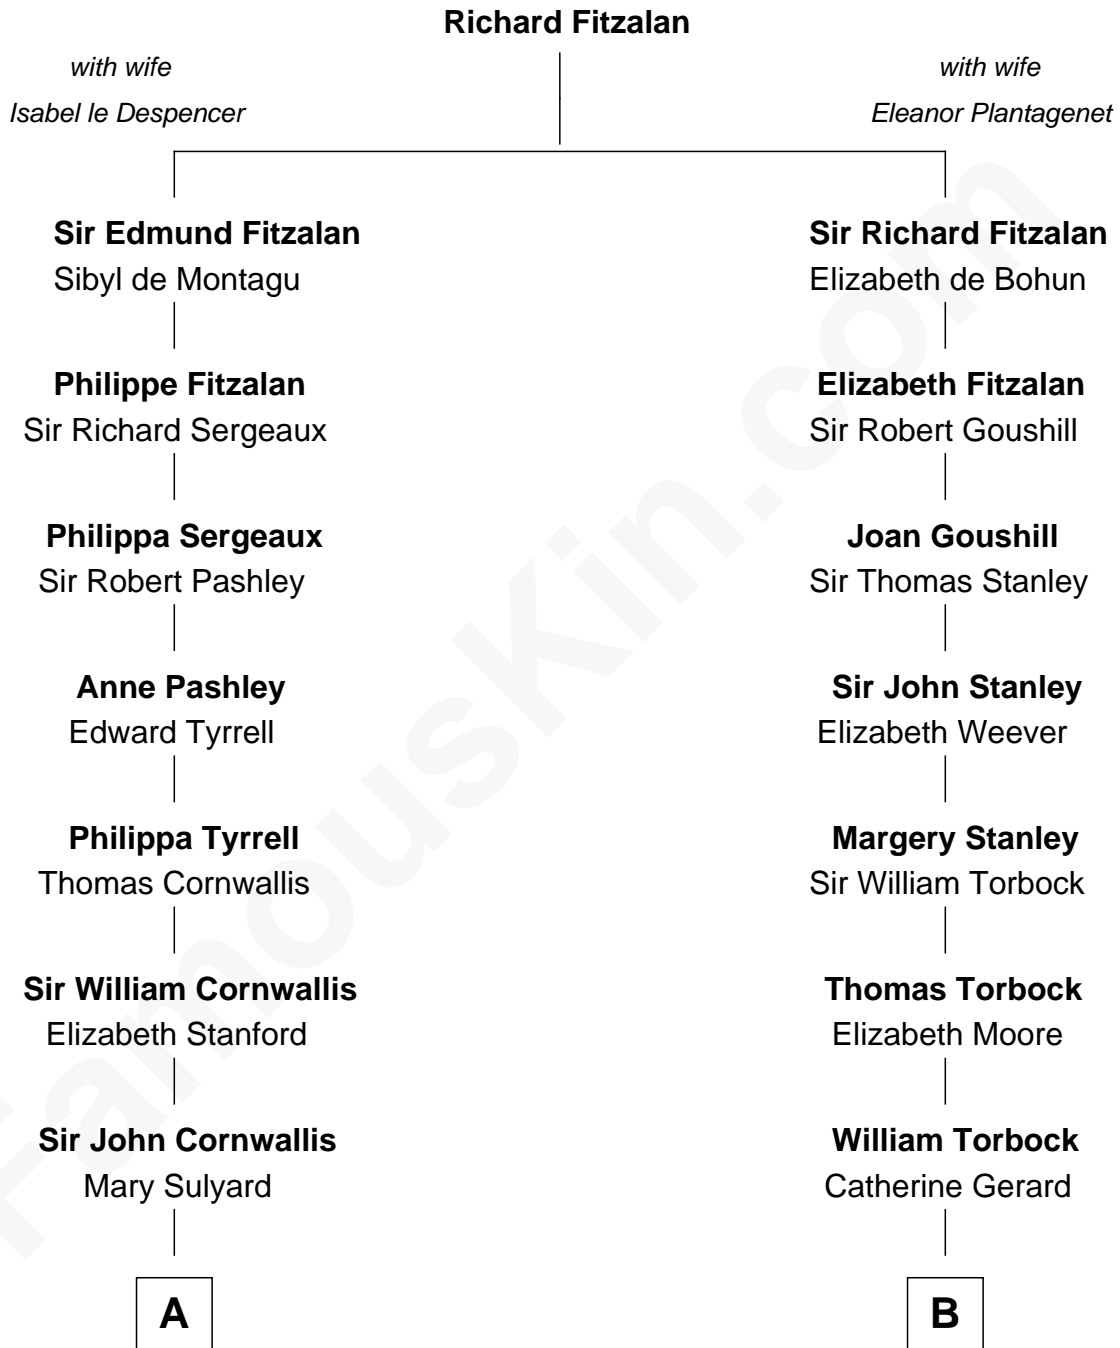

FamousKin.com
Relationship Chart of
Ellen Louise (Axson) Wilson
First Lady of President Woodrow Wilson

16th cousin 2 times removed of

Henry Lloyd
40th Governor of Maryland

C

Rev. Samuel Edward Axson

Margaret Jane Hoyt

Ellen Louise (Axson) Wilson

First Lady of Woodrow Wilson

FamousKin.com