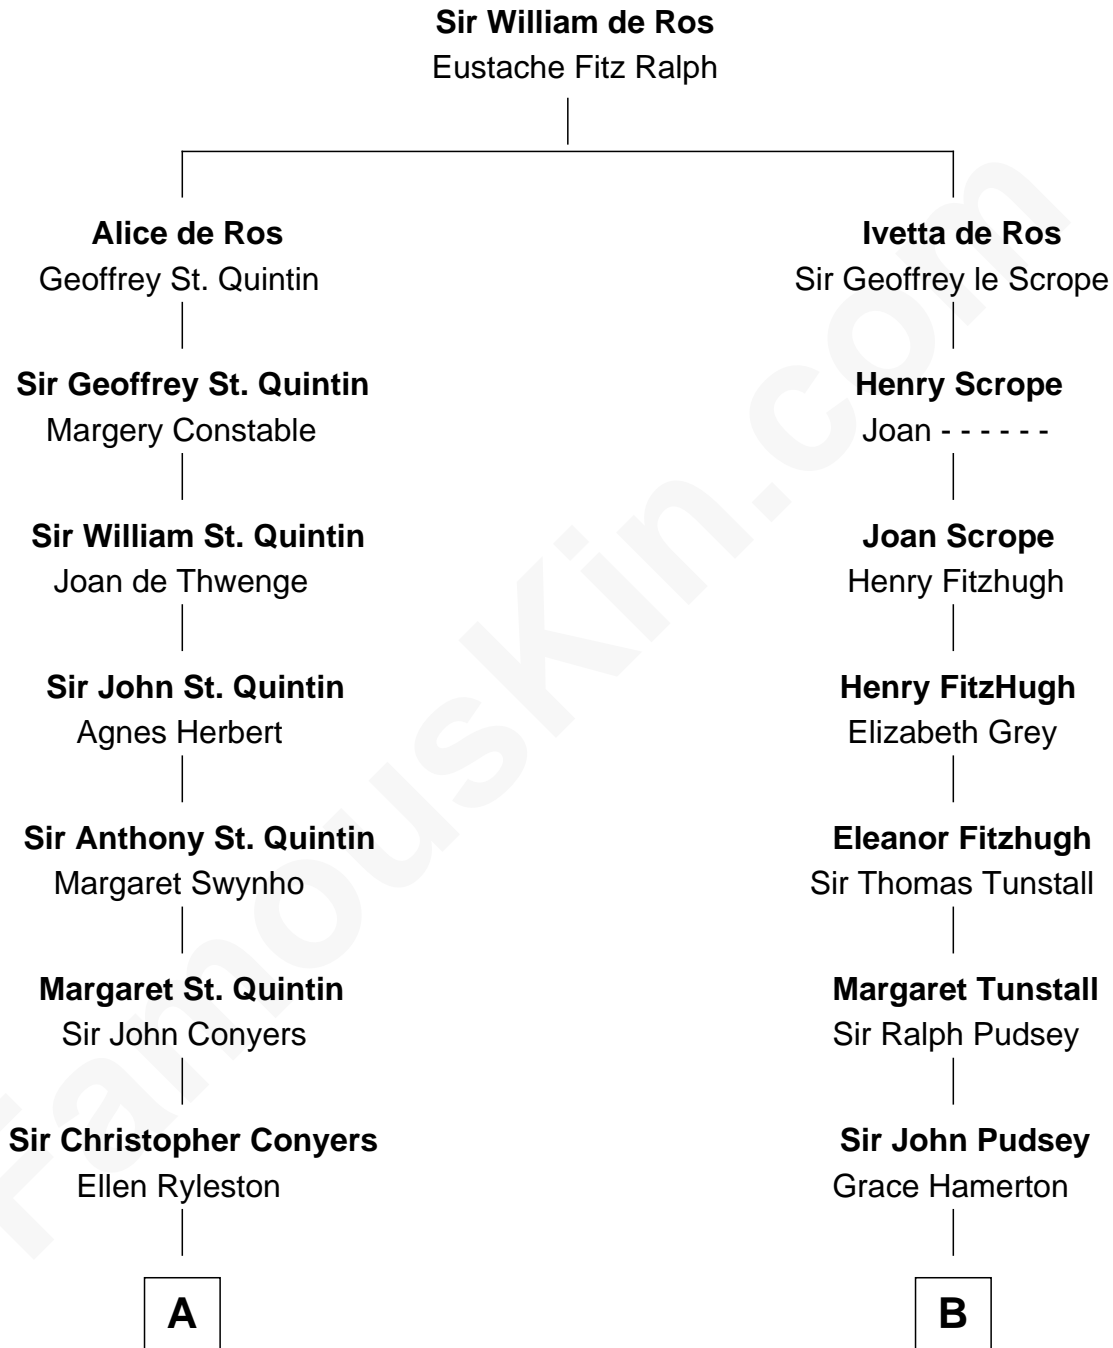

**FamousKin.com**  
**Relationship Chart of**  
**Ellen Louise (Axson) Wilson**  
*First Lady of President Woodrow Wilson*

19th cousin 2 times removed of

**Henry Lloyd**  
*40th Governor of Maryland*

**C**

**Rebecca Longstreet FitzRandolph**

Rev. Isaac Stockton Keith Axson

**Rev. Samuel Edward Axson**

Margaret Jane Hoyt

**Ellen Louise (Axson) Wilson**

*First Lady of Woodrow Wilson*

**D**

**John Tayloe**

Rebecca Plater

**Elizabeth Tayloe**

Col. Edward Lloyd

**Col. Edward Lloyd**

Sally Scott Murray

**Daniel Lloyd**

Catherine Henry

**Henry Lloyd**