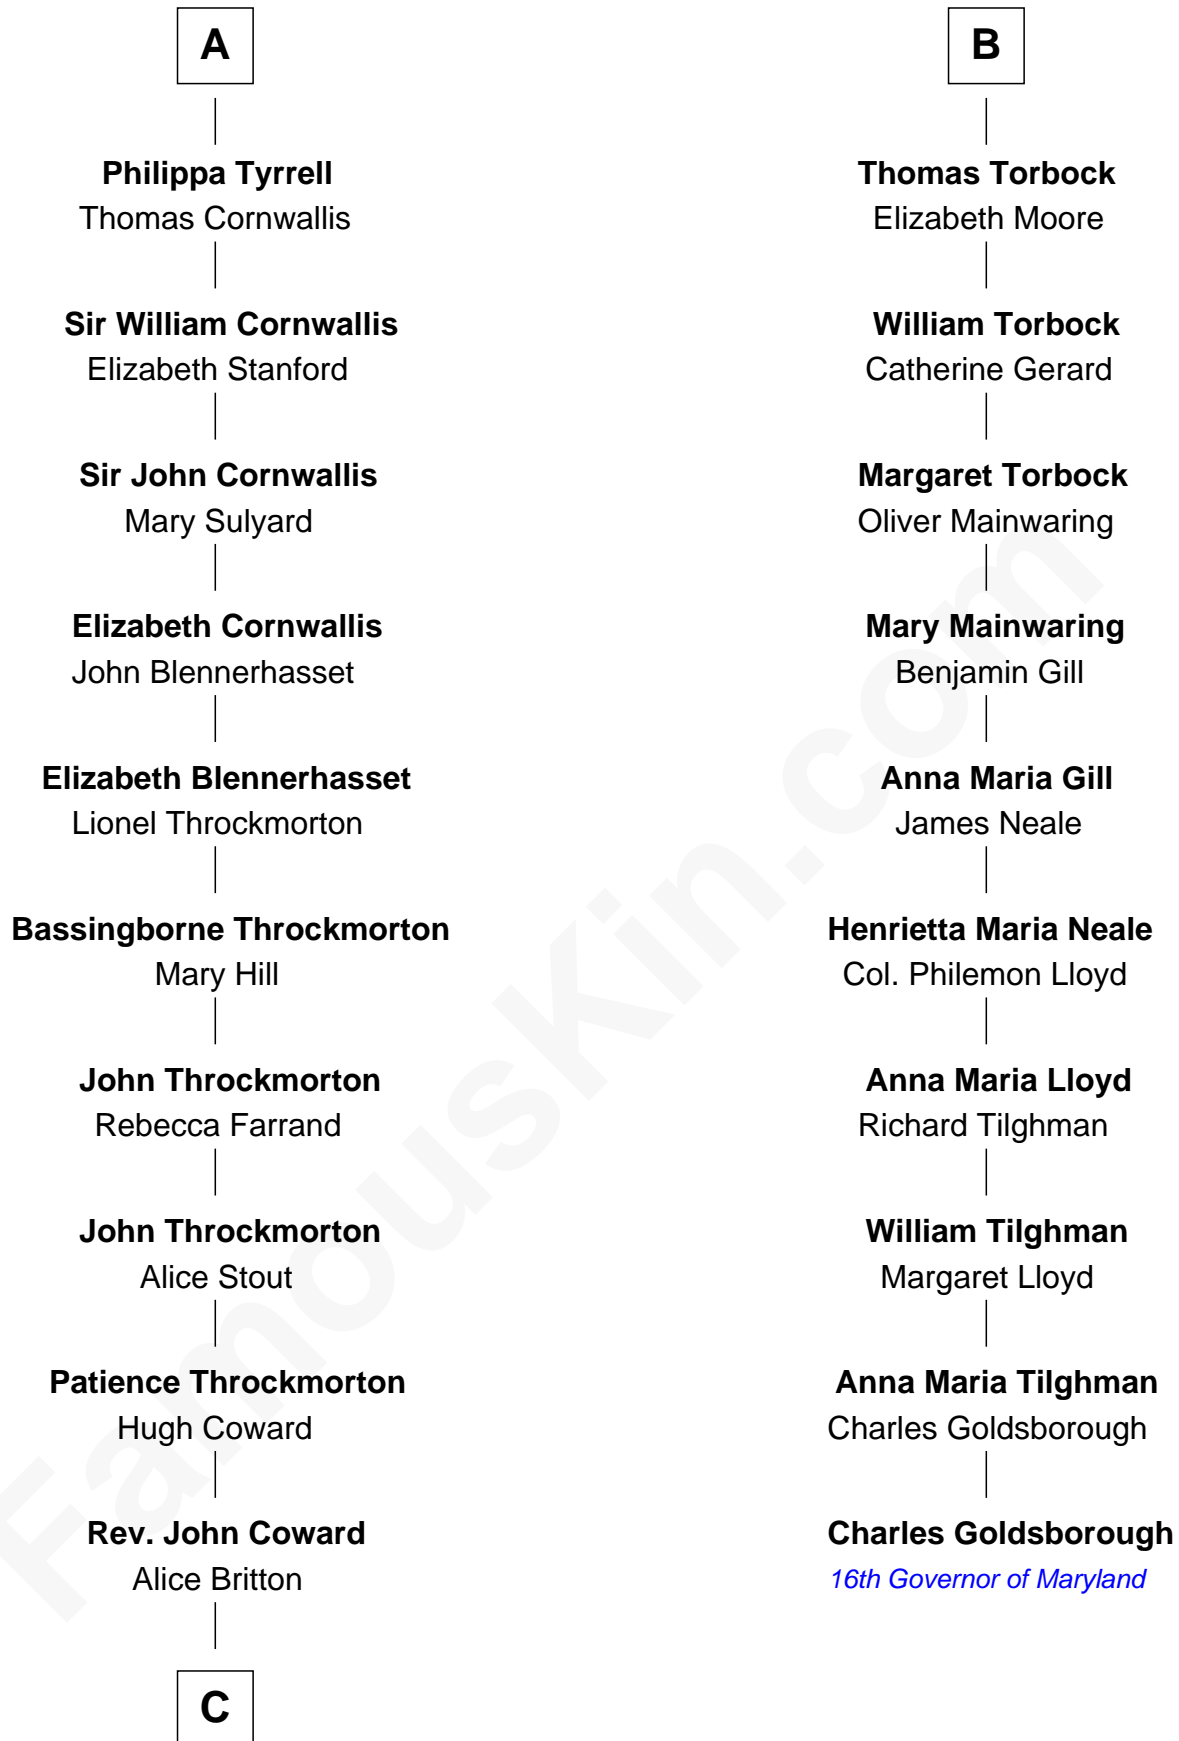

FamousKin.com

Relationship Chart of Ellen Louise (Axson) Wilson

First Lady of President Woodrow Wilson

16th cousin 5 times removed of

Charles Goldsborough

16th Governor of Maryland

King Edward I
Eleanor of Castile

C

Deliverance Coward

James FitzRandolph

Isaac FitzRandolph

Eleanor Hunter

Rebecca Longstreet FitzRandolph

Rev. Isaac Stockton Keith Axson

Rev. Samuel Edward Axson

Margaret Jane Hoyt

Ellen Louise (Axson) Wilson

First Lady of Woodrow Wilson