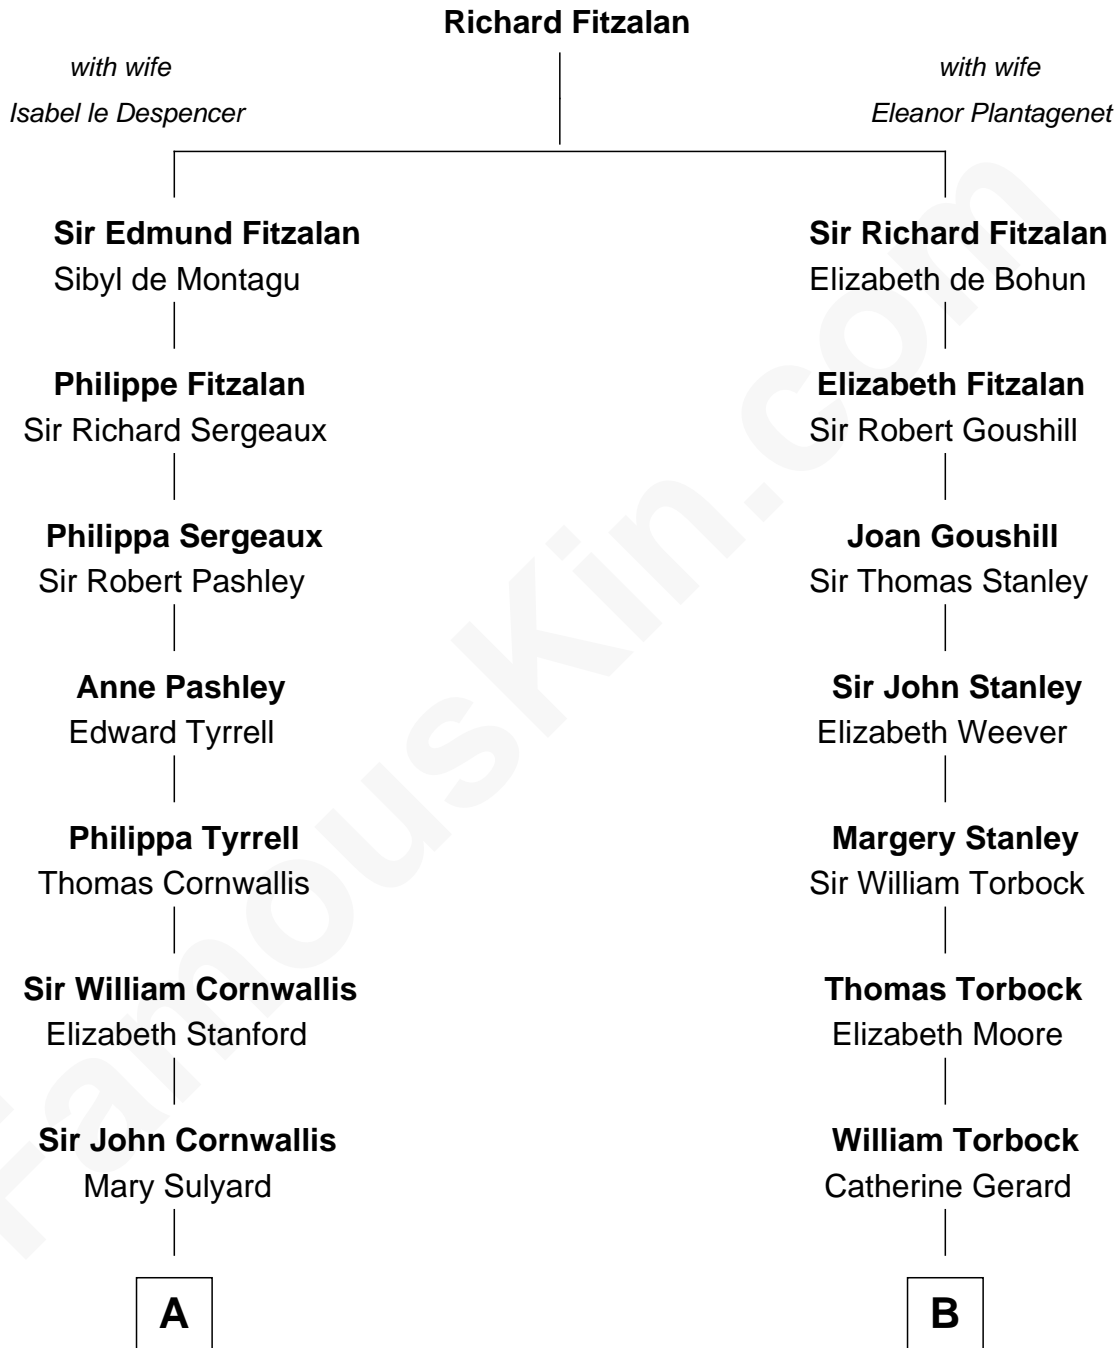

FamousKin.com
Relationship Chart of
Ellen Louise (Axson) Wilson
First Lady of President Woodrow Wilson

14th cousin 4 times removed of

Charles Goldsborough
16th Governor of Maryland

C

Rev. Samuel Edward Axson

Margaret Jane Hoyt

Ellen Louise (Axson) Wilson

First Lady of Woodrow Wilson

FamousKin.com