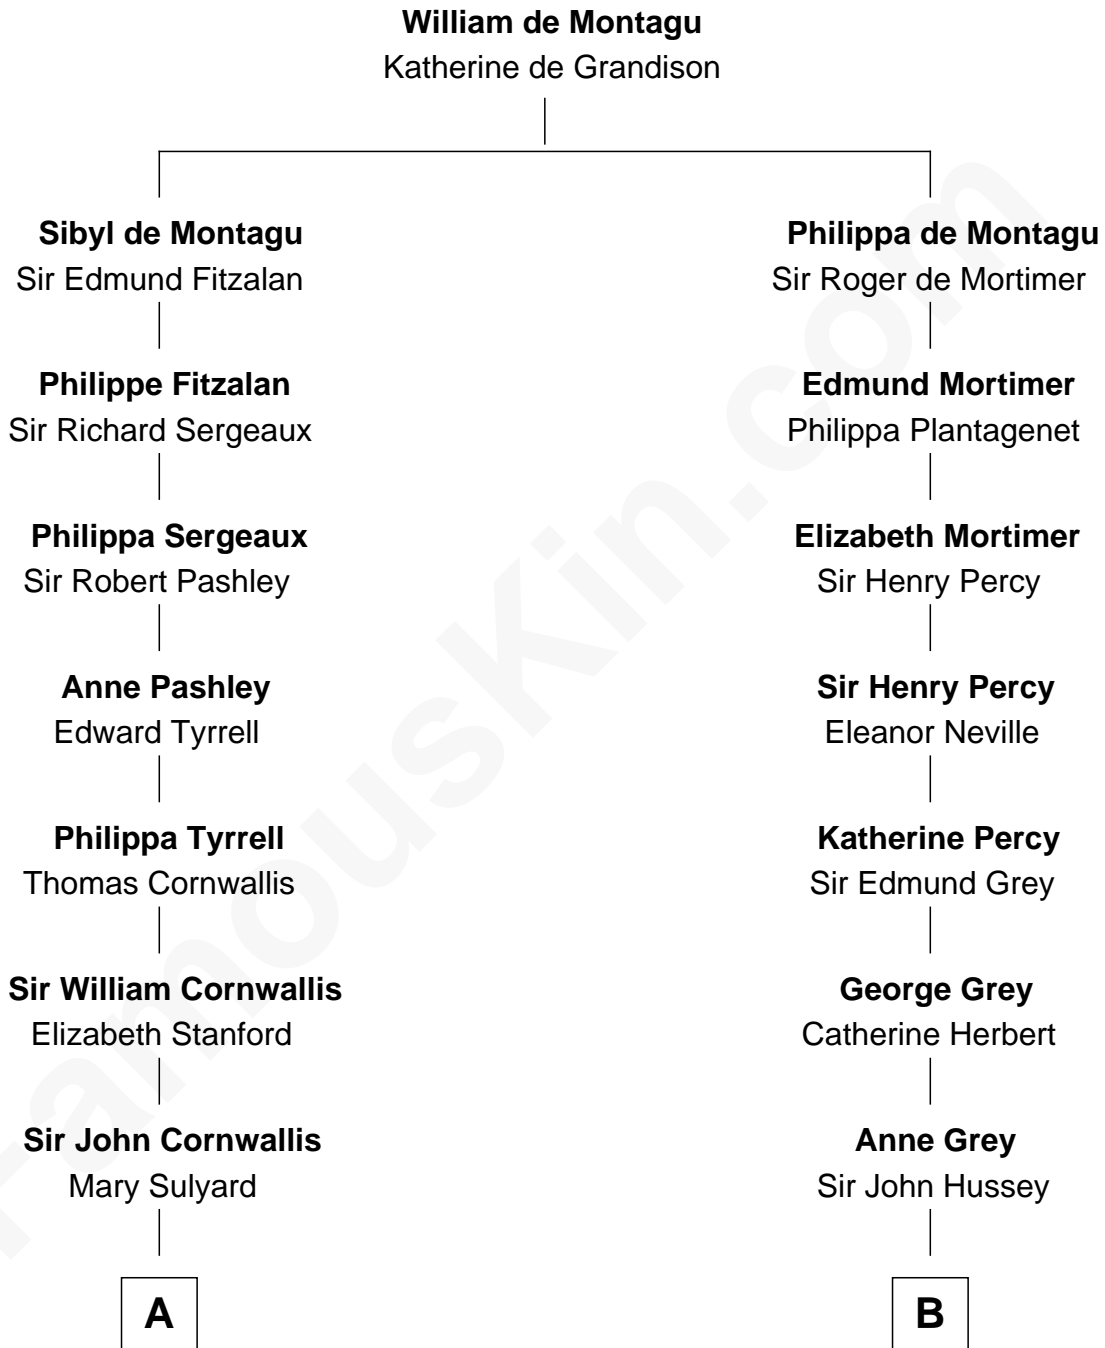

# FamousKin.com

## Relationship Chart of Ellen Louise (Axson) Wilson

*First Lady of President Woodrow Wilson*

18th cousin 3 times removed of

**Kit Harington**

*TV Actor - "Game of Thrones"*

**C**

**Rev. Samuel Edward Axson**

Margaret Jane Hoyt

**Ellen Louise (Axson) Wilson**

*First Lady of Woodrow Wilson*

**D**

**Edward Henry Legge**

Cordelia Twysden Molesworth

**Lois Marjorie Legge**

Ernest Wriothsesley Denny