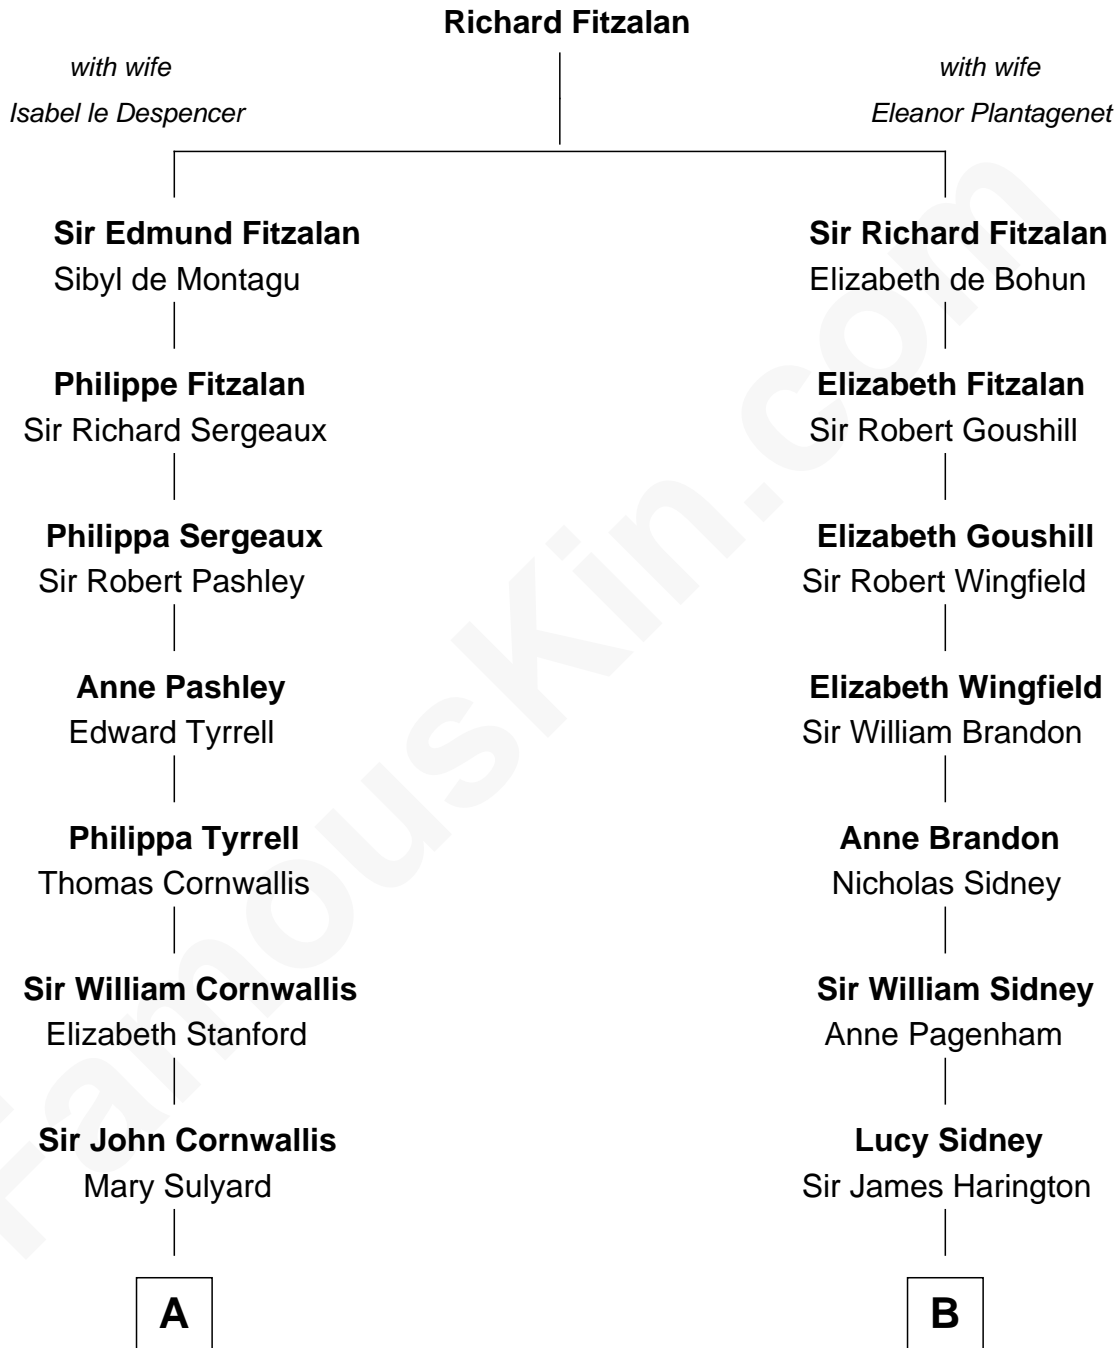

FamousKin.com
Relationship Chart of
Ellen Louise (Axson) Wilson
First Lady of President Woodrow Wilson

18th cousin 2 times removed of

Kit Harington
TV Actor - "Game of Thrones"

C

Rev. Samuel Edward Axson

Margaret Jane Hoyt

Ellen Louise (Axson) Wilson

First Lady of Woodrow Wilson

D

Sir Richard Harington

Selina Louisa Grace Dundas

John Charles Dundas Harington

Lavender Cecilia Denny

Sir David Richard Harington