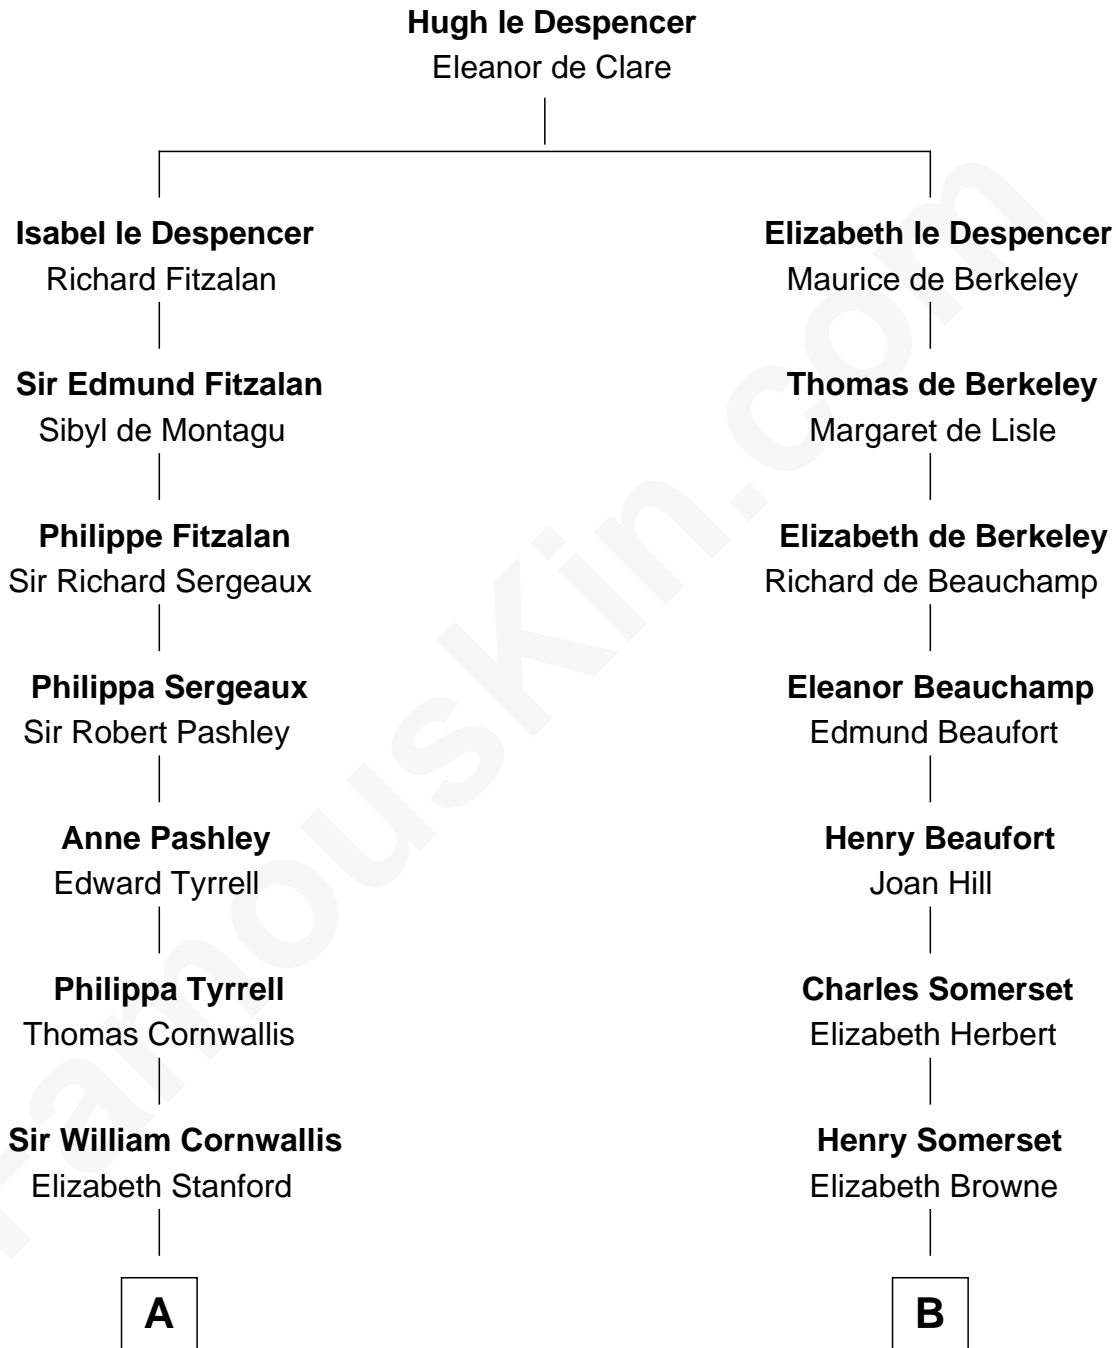

FamousKin.com

Relationship Chart of Ellen Louise (Axson) Wilson

First Lady of President Woodrow Wilson

19th cousin 2 times removed of

Kit Harington

TV Actor - "Game of Thrones"

C

Rebecca Longstreet FitzRandolph

Rev. Isaac Stockton Keith Axson

Rev. Samuel Edward Axson

Margaret Jane Hoyt

Ellen Louise (Axson) Wilson

First Lady of Woodrow Wilson

D

Edward Henry Legge

Cordelia Twysden Molesworth