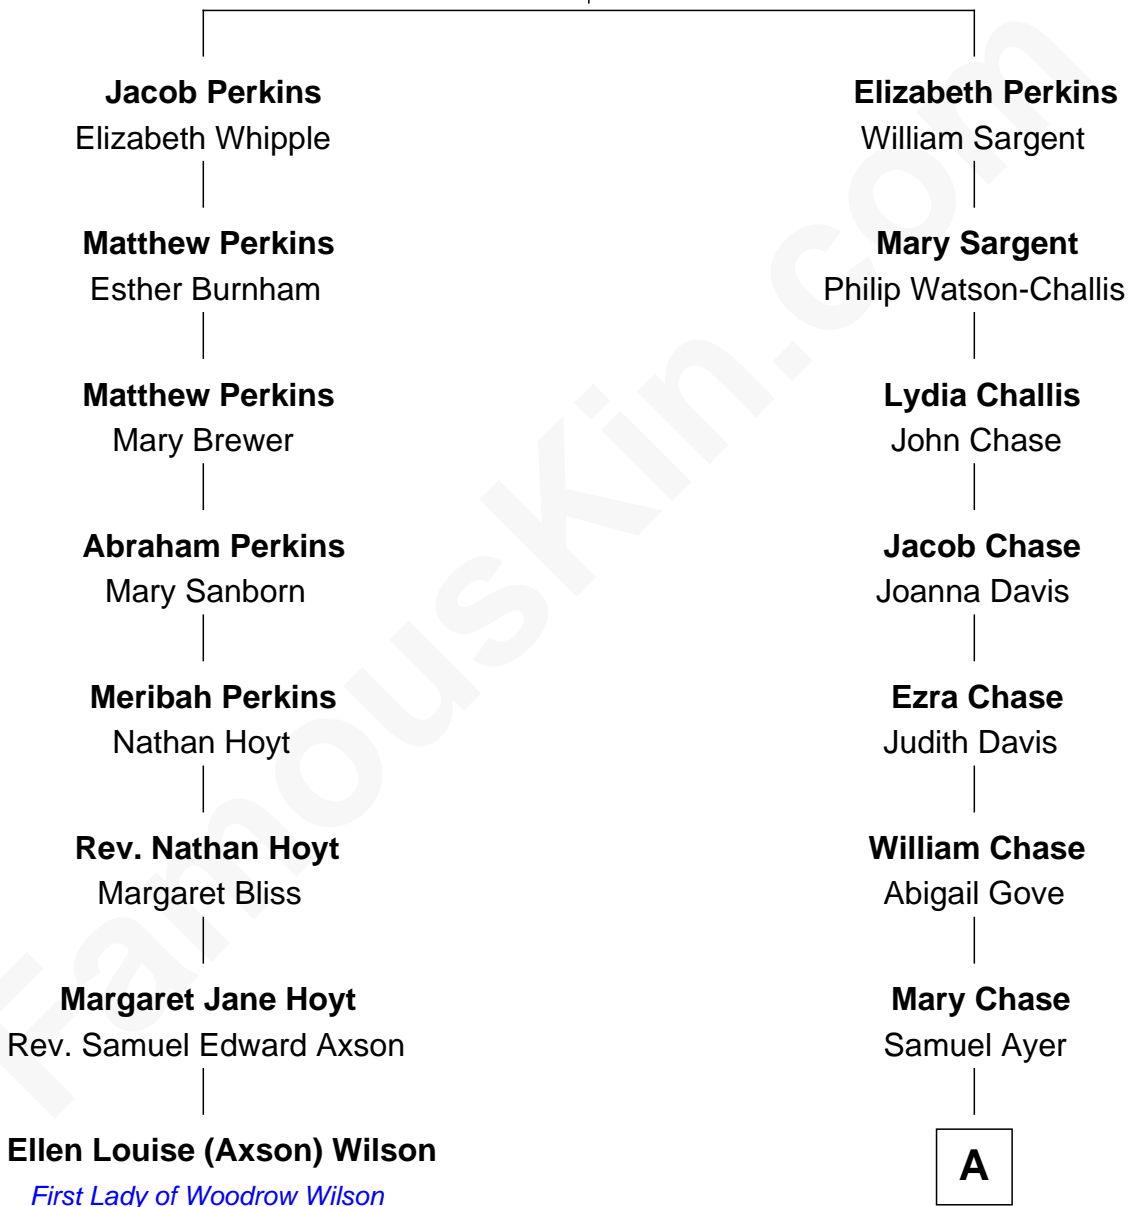

FamousKin.com
Relationship Chart of
Ellen Louise (Axson) Wilson
First Lady of President Woodrow Wilson

7th cousin 4 times removed of

Gerald Ford
38th U.S. President

John Perkins
 Judith Gater

A

|
John Varnum Ayer
Elida Vanderburgh Manney

|
George Manney Ayer
Amy Gridley Butler

|
Adele Augusta Ayer
Levi Addison Gardner

|
Dorothy Ayer Gardner
Leslie Lynch King

|
Gerald Ford
38th U.S. President

FamousKin.com