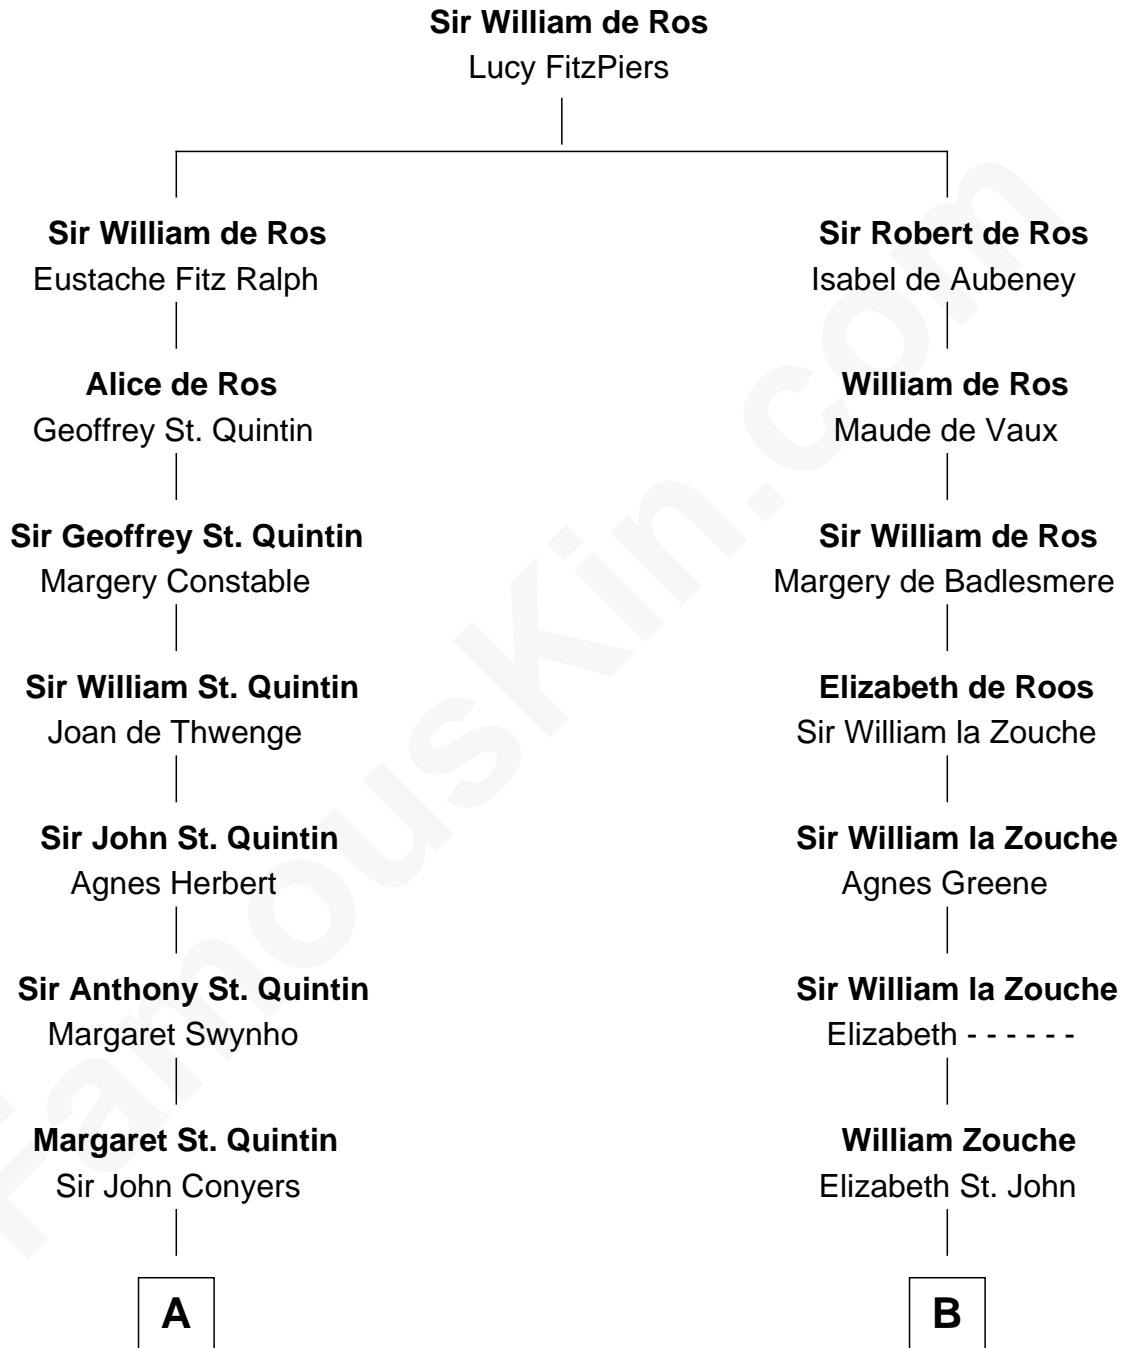

FamousKin.com
Relationship Chart of
Ellen Louise (Axson) Wilson
First Lady of President Woodrow Wilson

12th cousin 8 times removed of

Robert Catesby
Leader of Gunpowder Plot

C

Isaac FitzRandolph

Eleanor Hunter

Rebecca Longstreet FitzRandolph

Rev. Isaac Stockton Keith Axson

Rev. Samuel Edward Axson

Margaret Jane Hoyt

Ellen Louise (Axson) Wilson

First Lady of Woodrow Wilson

FamousKin.com