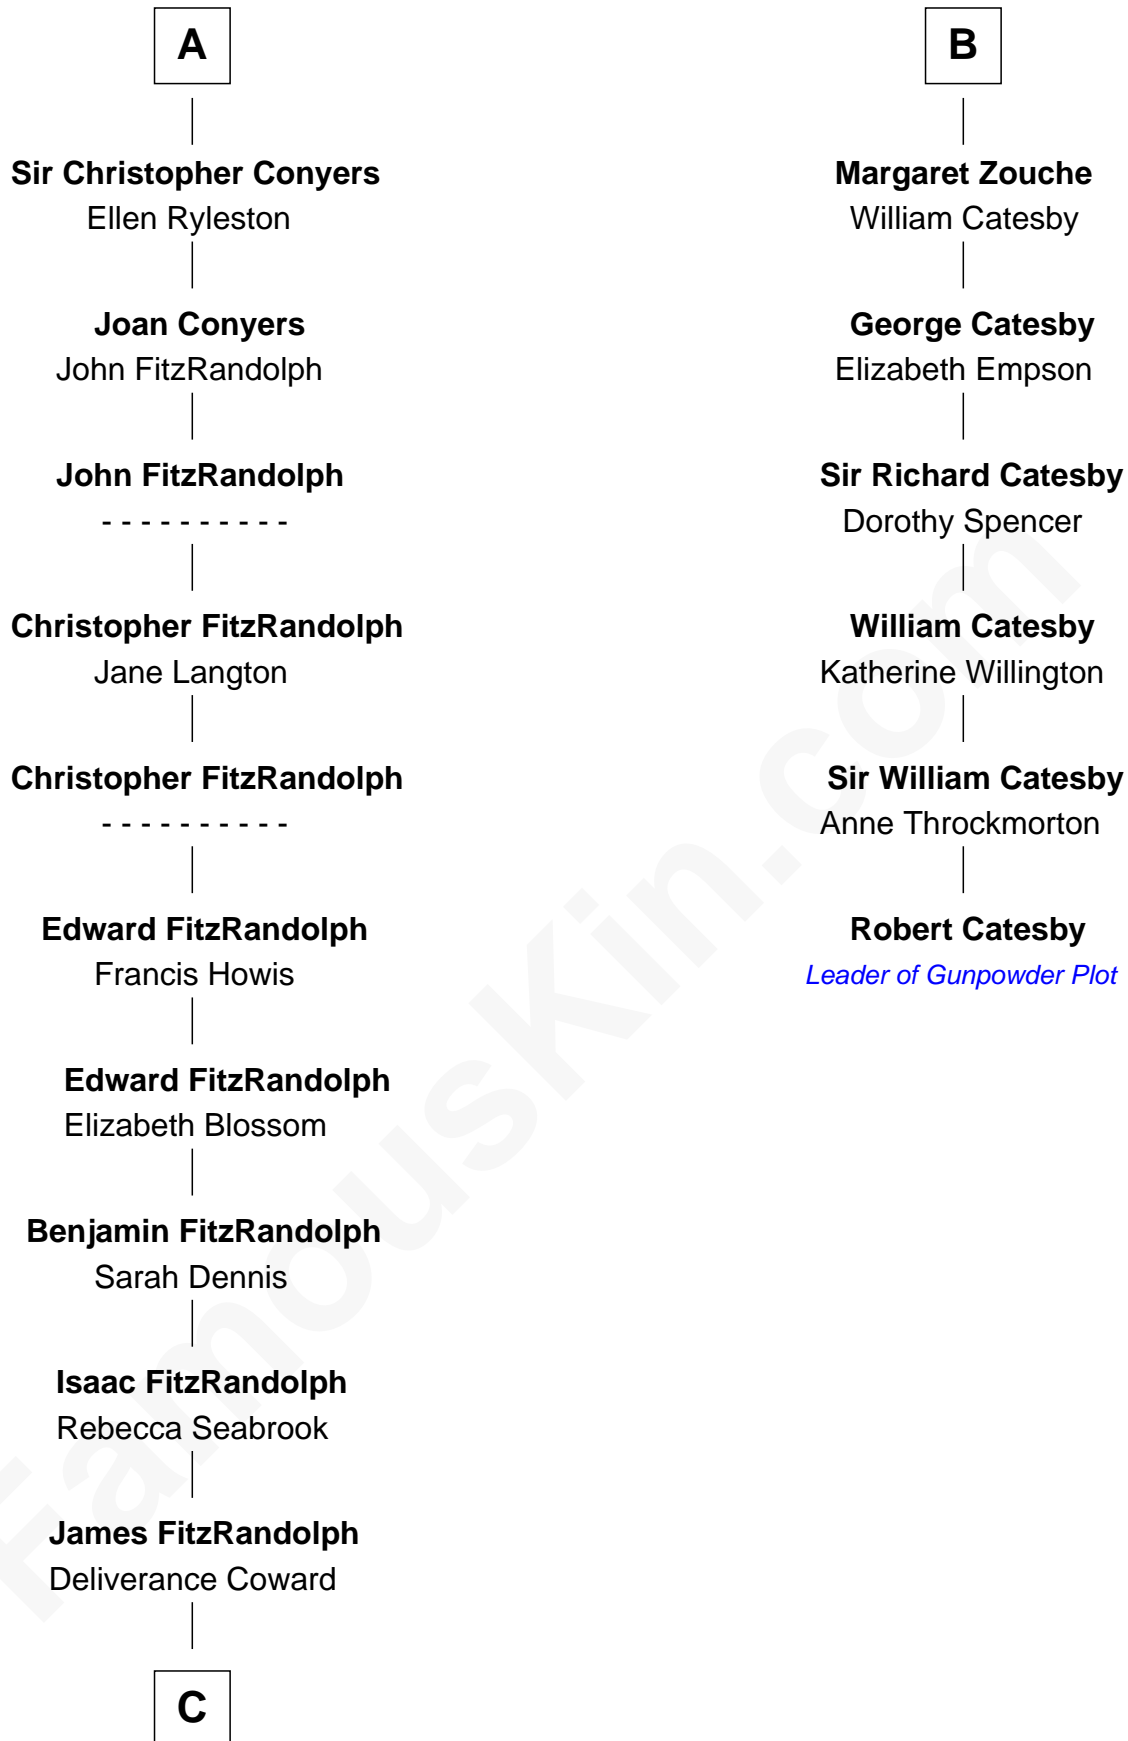

FamousKin.com
Relationship Chart of
Ellen Louise (Axson) Wilson
First Lady of President Woodrow Wilson

12th cousin 8 times removed of

Robert Catesby
Leader of Gunpowder Plot

C

Isaac FitzRandolph

Eleanor Hunter

Rebecca Longstreet FitzRandolph

Rev. Isaac Stockton Keith Axson

Rev. Samuel Edward Axson

Margaret Jane Hoyt

Ellen Louise (Axson) Wilson

First Lady of Woodrow Wilson

FamousKin.com