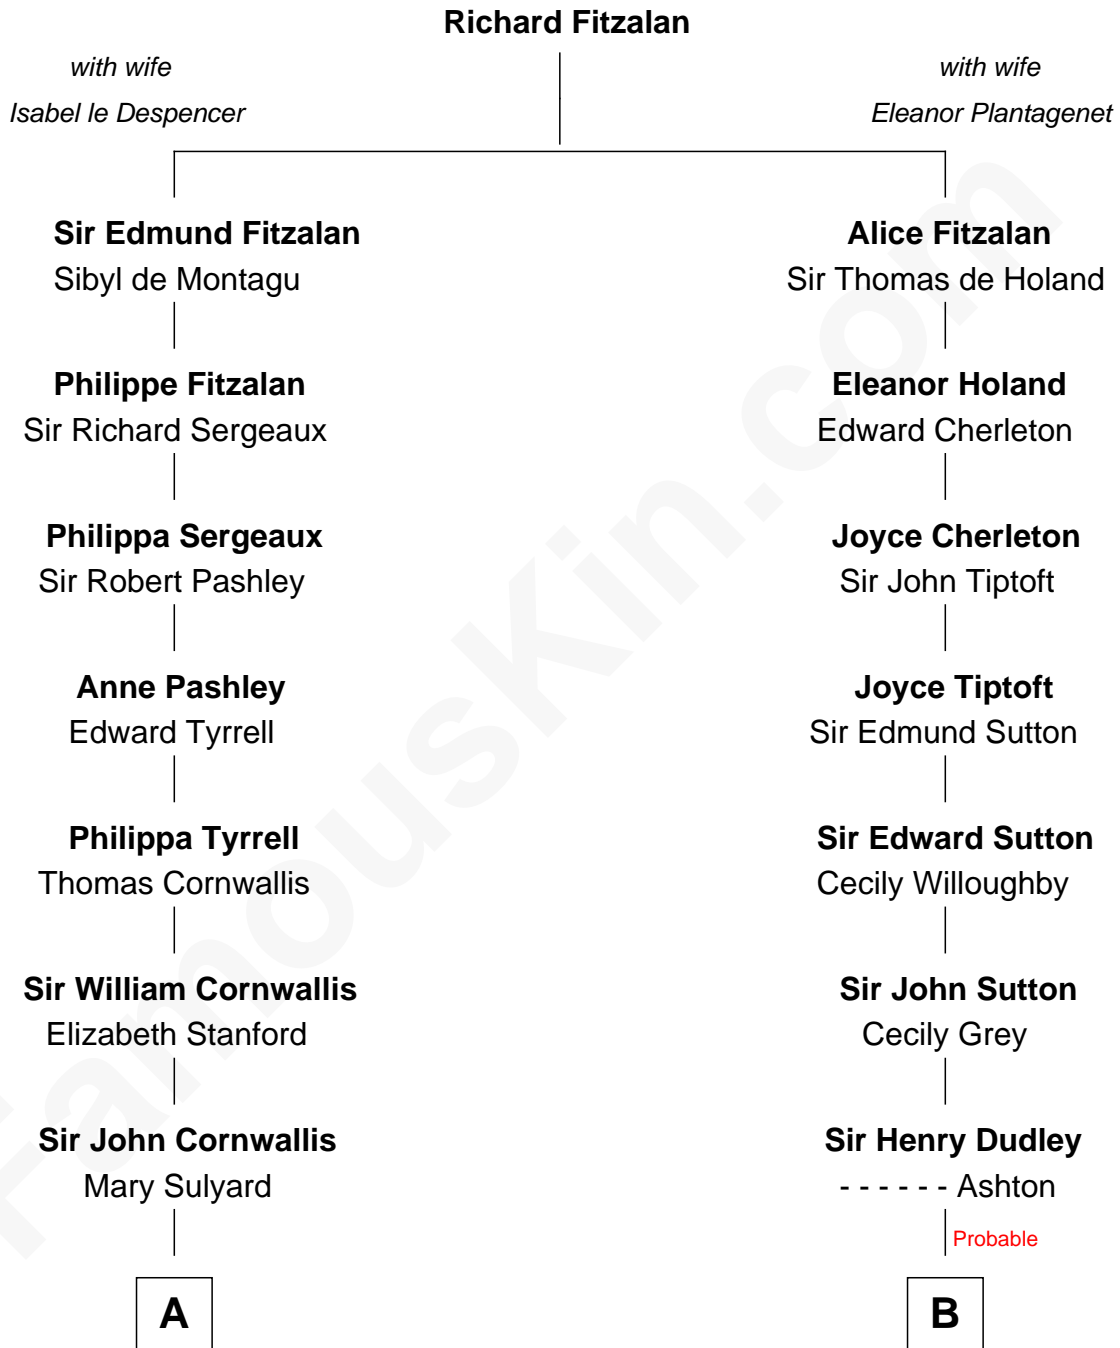

FamousKin.com
Relationship Chart of
Ellen Louise (Axson) Wilson
First Lady of President Woodrow Wilson

18th cousin 3 times removed of

John Cena
Movie Actor and WWE Pro Wrestler

C

Rev. Samuel Edward Axson

Margaret Jane Hoyt

Ellen Louise (Axson) Wilson

First Lady of Woodrow Wilson

D

Charles H. Nichols

Martha Emma Dix

Charles Nichols

Julia Ellen Skelton

Natalie Nichols