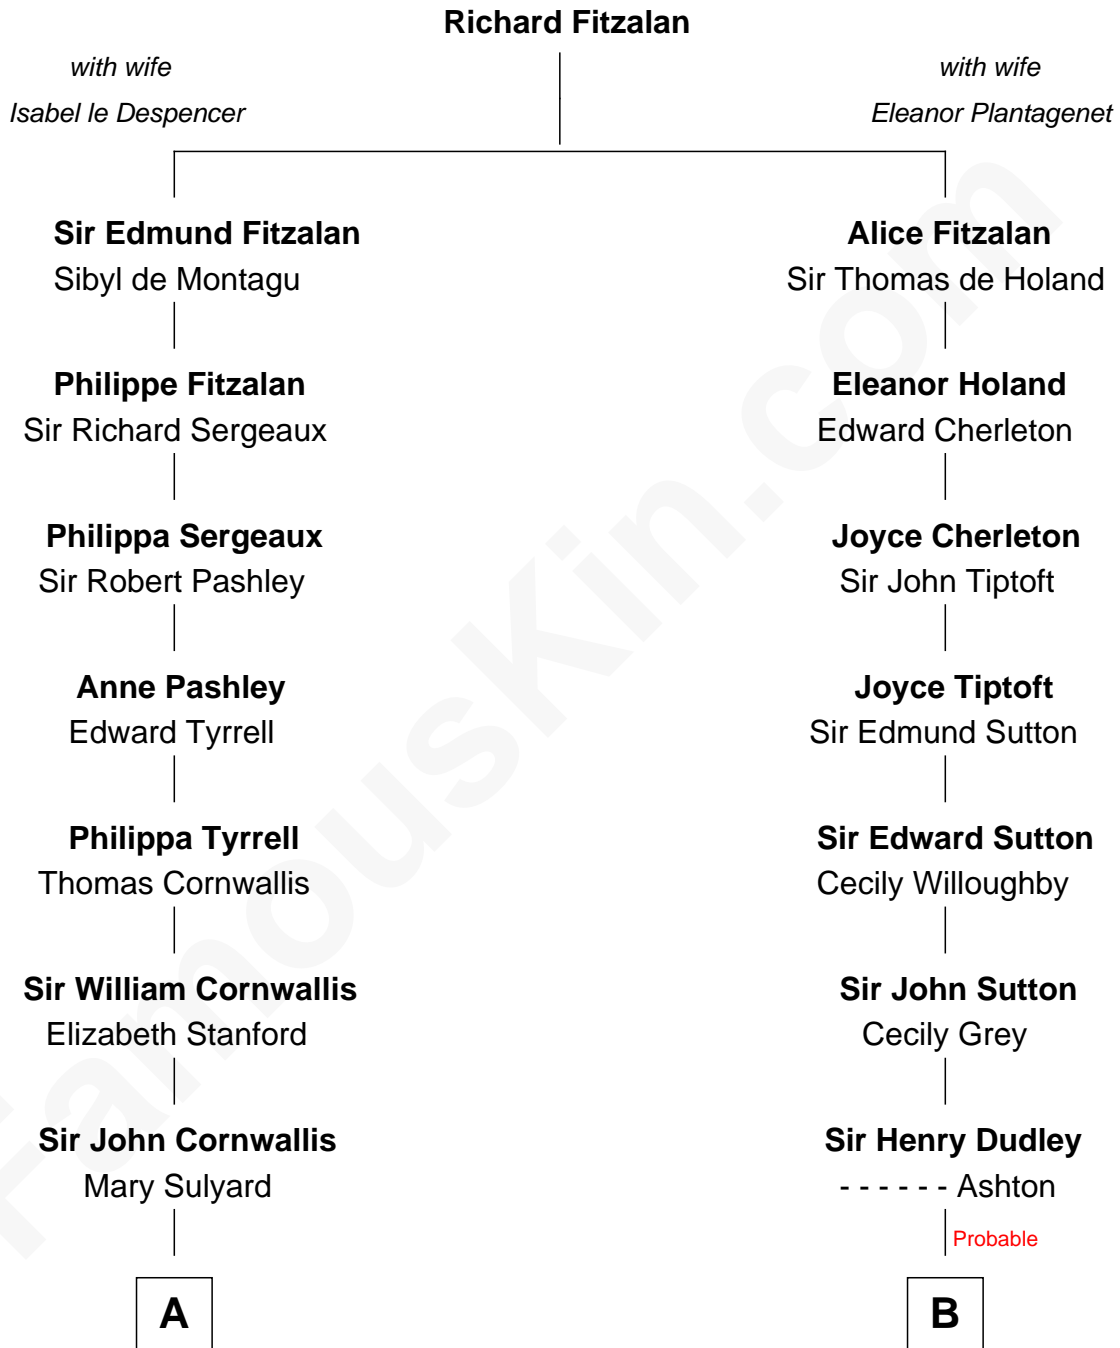

FamousKin.com
Relationship Chart of
Ellen Louise (Axson) Wilson
First Lady of President Woodrow Wilson

18th cousin 1 time removed of

J. K. Simmons
TV and Movie Actor

C

Rev. Samuel Edward Axson

Margaret Jane Hoyt

Ellen Louise (Axson) Wilson

First Lady of Woodrow Wilson

D

Ruth Hazen

Col. Ralph Archibald Kimble

Patricia Kimble

Dr. Donald William Simmons

J. K. Simmons