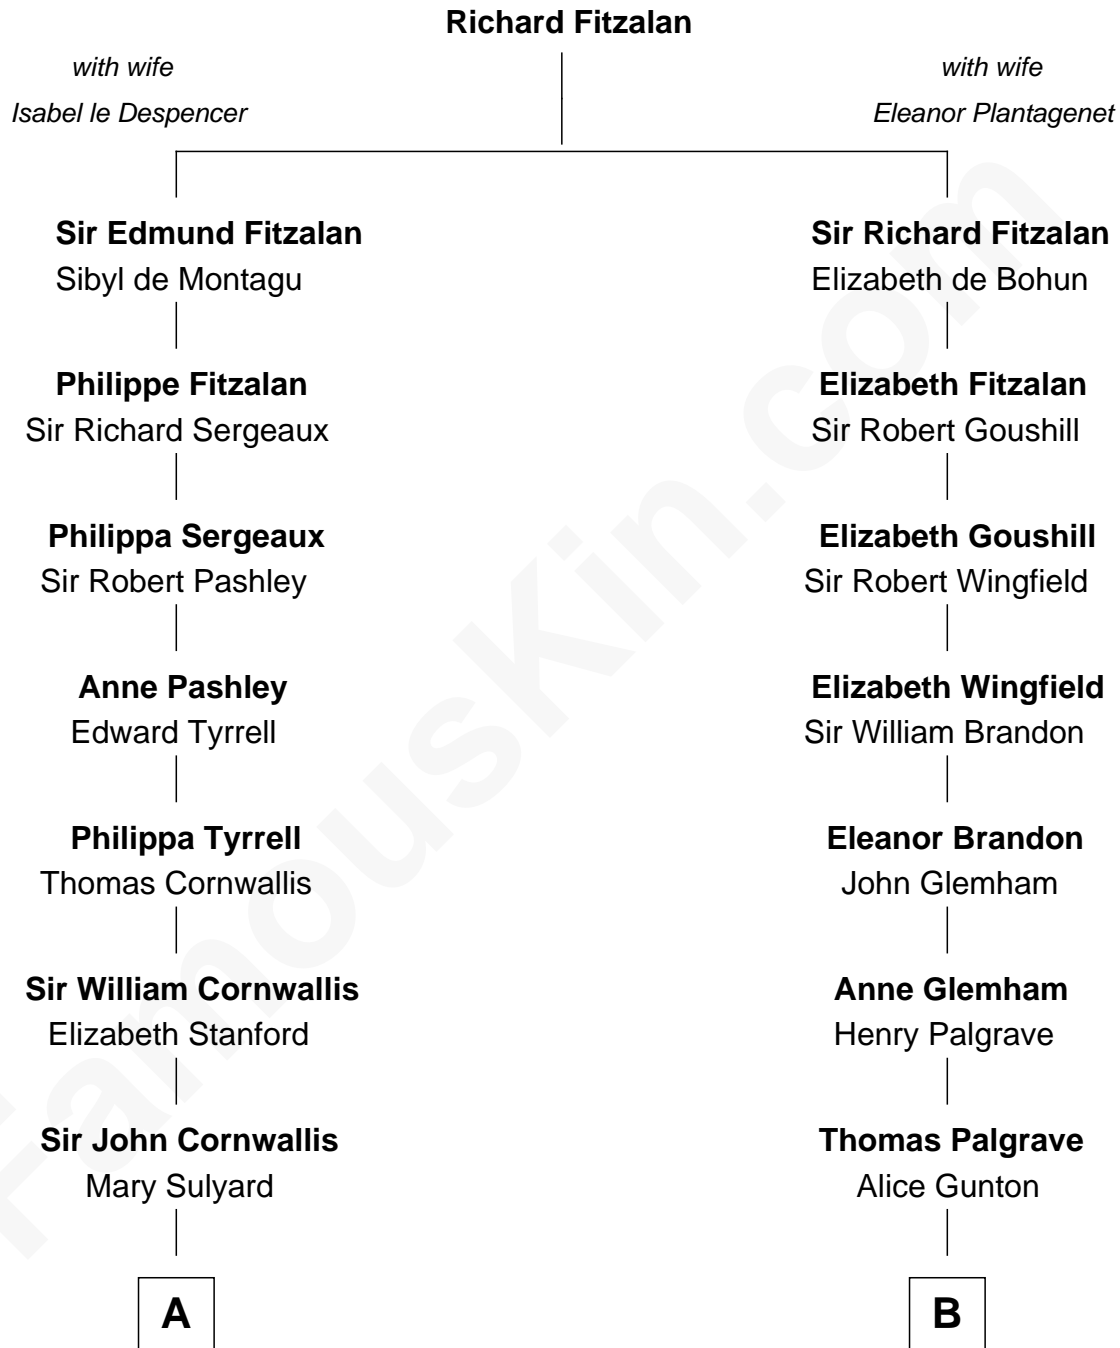

FamousKin.com
Relationship Chart of
Ellen Louise (Axson) Wilson

First Lady of President Woodrow Wilson

17th cousin 1 time removed of

Henry Clay Folger

Founder of Folger Shakespeare Library and Chairman of Standard Oil

C

Rev. Samuel Edward Axson

Margaret Jane Hoyt

Ellen Louise (Axson) Wilson

First Lady of Woodrow Wilson

FamousKin.com