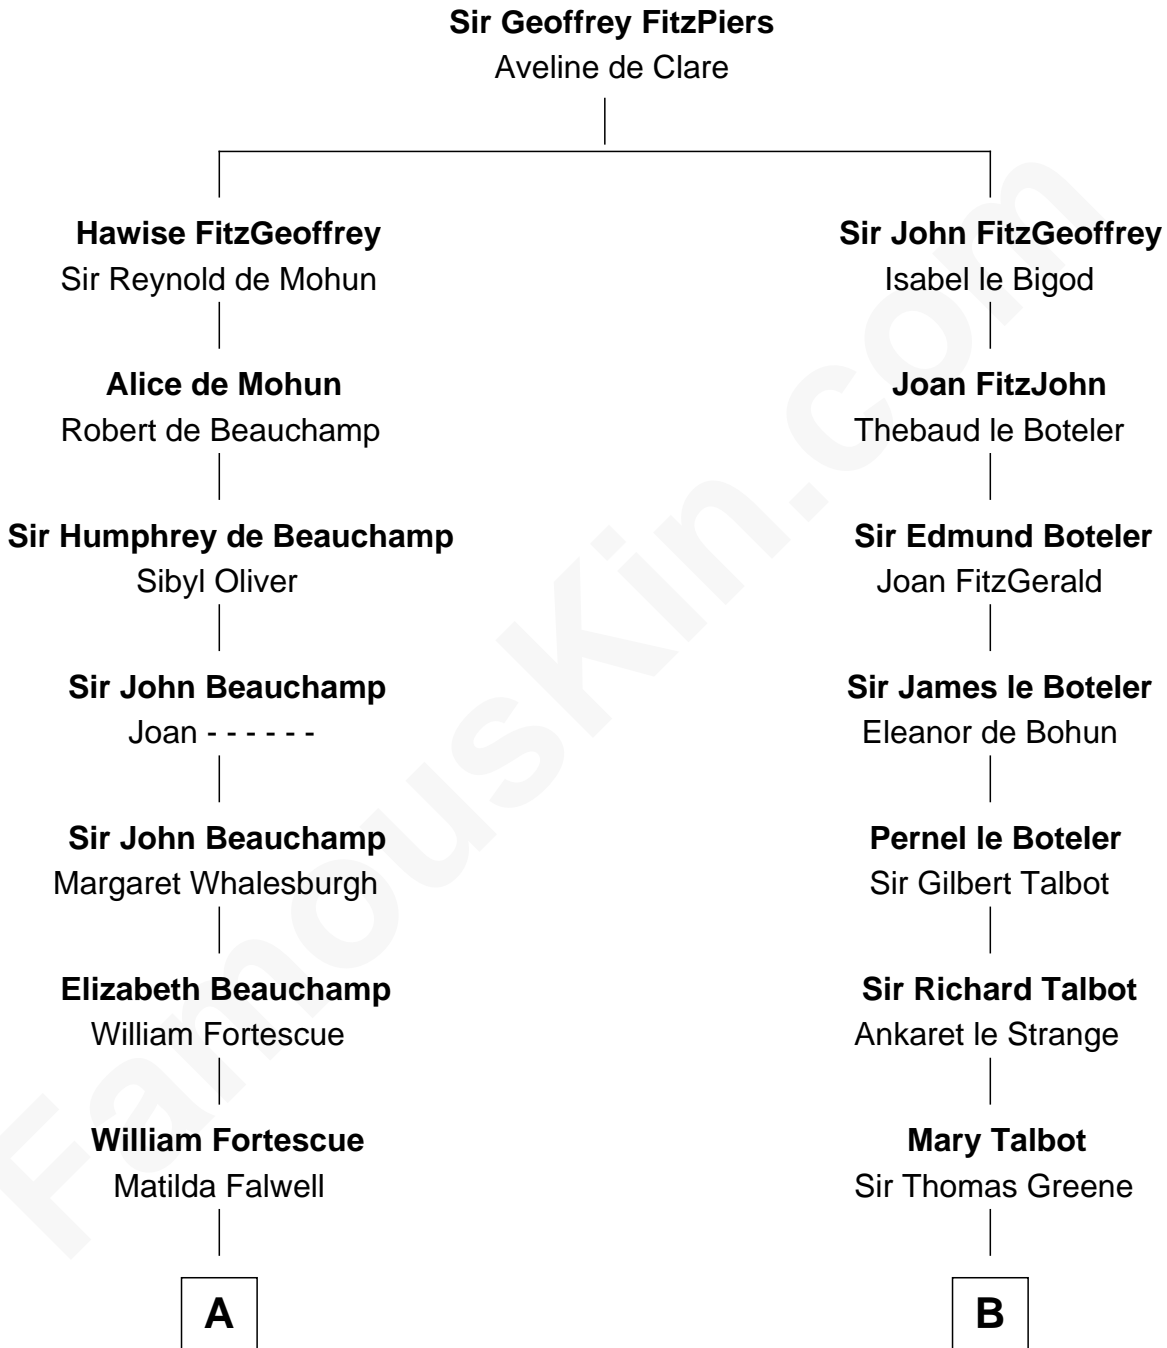

FamousKin.com
Relationship Chart of
Ellen Louise (Axson) Wilson
First Lady of President Woodrow Wilson

21st cousin of
J. A. Folger
Founder of Folger Coffee Company

C

Abigail Williams

Thomas Williams

Abigail Williams

Alexander Bliss

Margaret Bliss

Rev. Nathan Hoyt

Margaret Jane Hoyt

Rev. Samuel Edward Axson

Ellen Louise (Axson) Wilson

First Lady of Woodrow Wilson

D