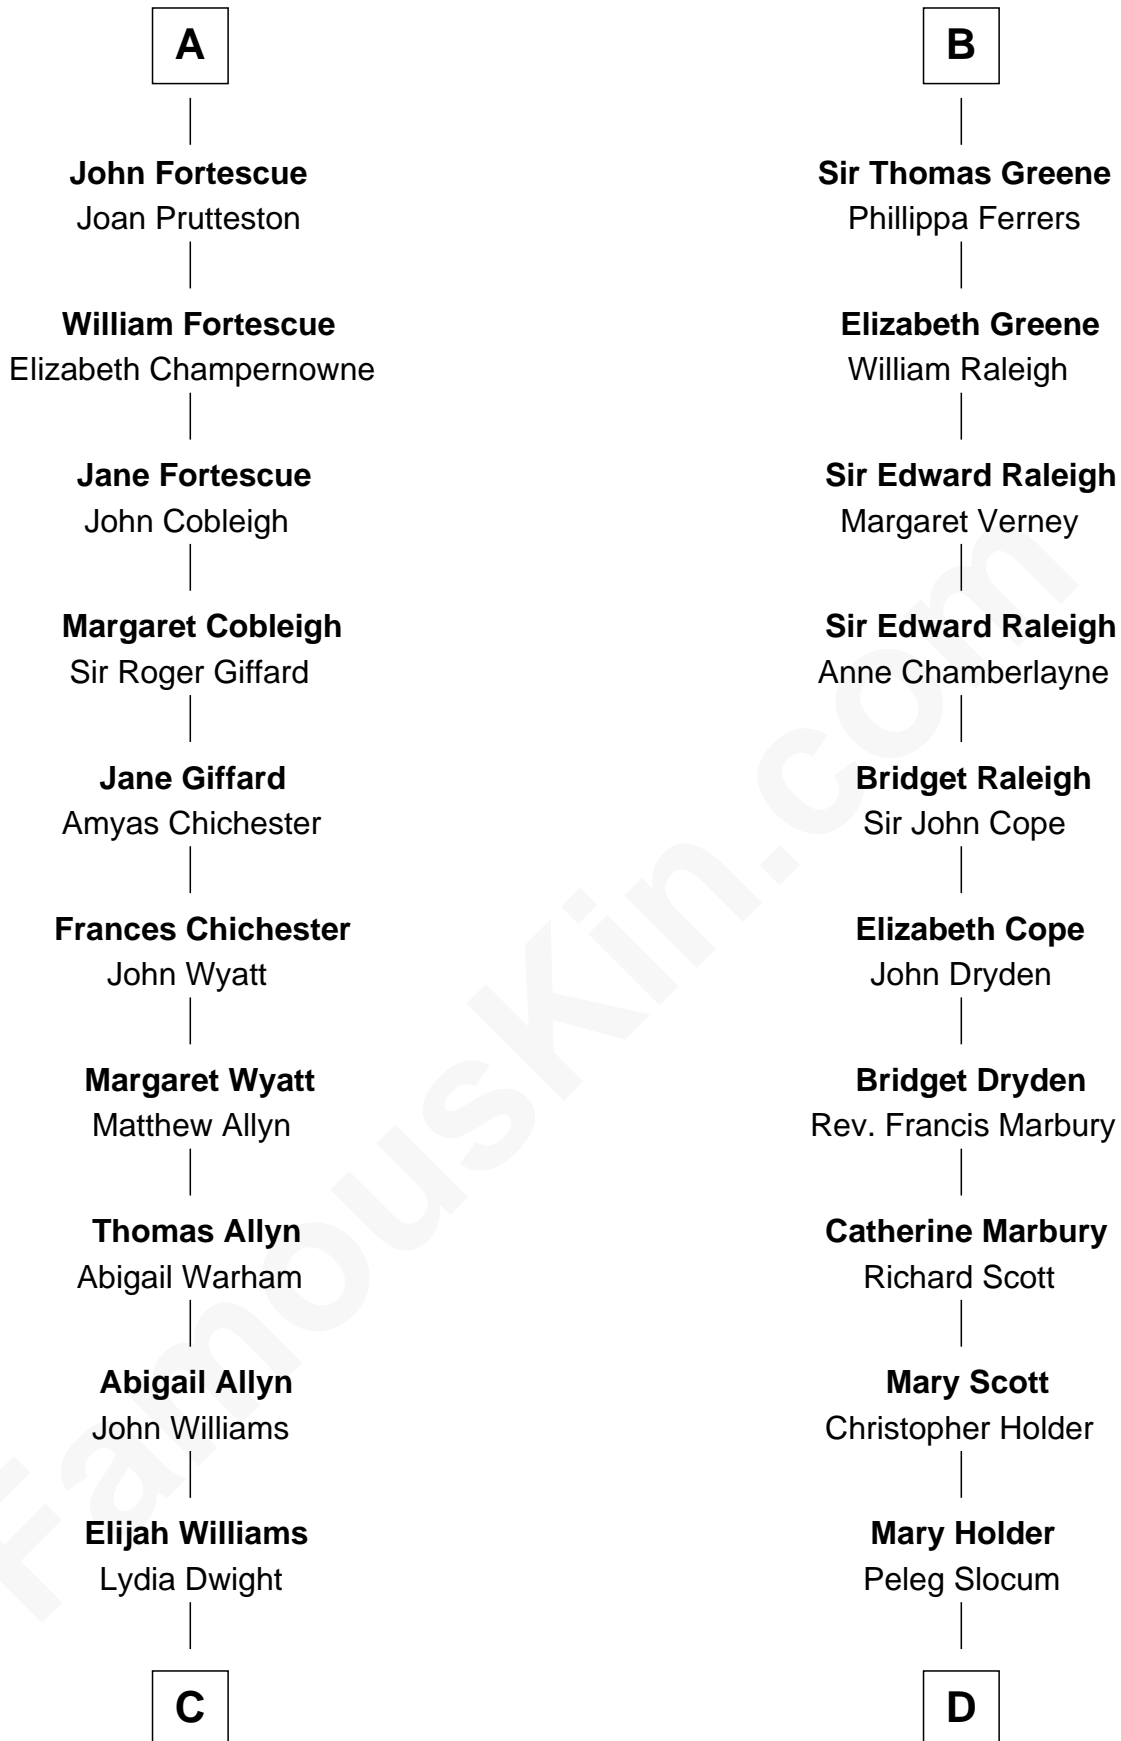

FamousKin.com
Relationship Chart of
Ellen Louise (Axson) Wilson
First Lady of President Woodrow Wilson

21st cousin of
J. A. Folger
Founder of Folger Coffee Company

C

Abigail Williams

Thomas Williams

Abigail Williams

Alexander Bliss

Margaret Bliss

Rev. Nathan Hoyt

Margaret Jane Hoyt

Rev. Samuel Edward Axson

Ellen Louise (Axson) Wilson

First Lady of Woodrow Wilson

D