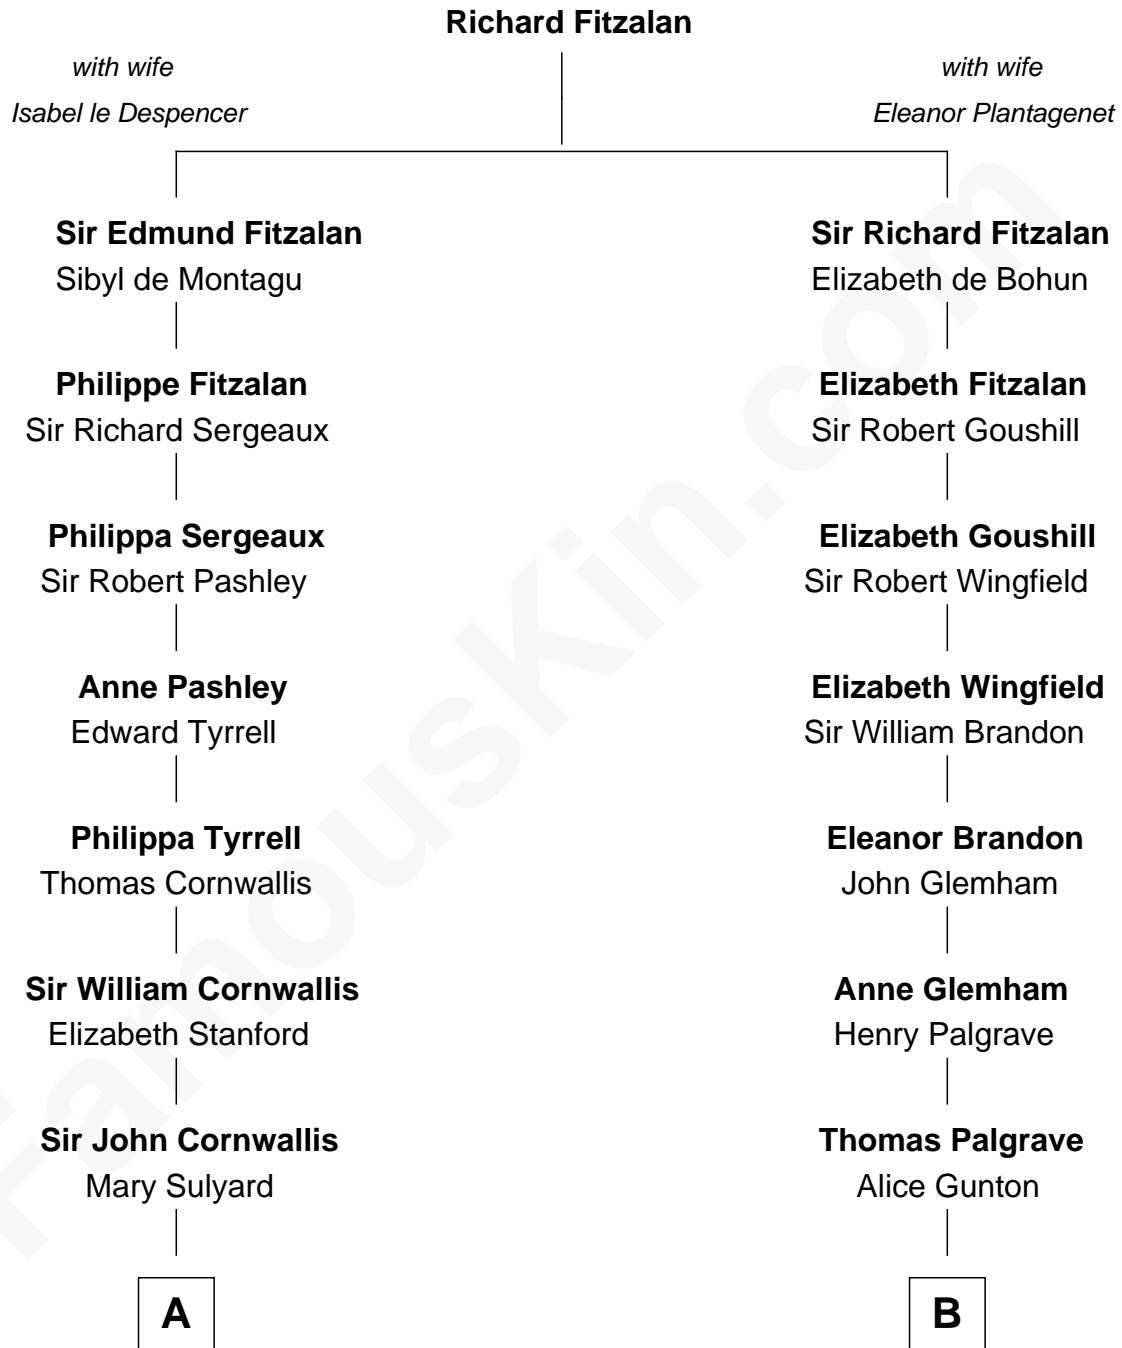

FamousKin.com
Relationship Chart of
Ellen Louise (Axson) Wilson
First Lady of President Woodrow Wilson

16th cousin 2 times removed of

J. A. Folger
Founder of Folger Coffee Company

C

Rev. Samuel Edward Axson

Margaret Jane Hoyt

Ellen Louise (Axson) Wilson

First Lady of Woodrow Wilson

FamousKin.com