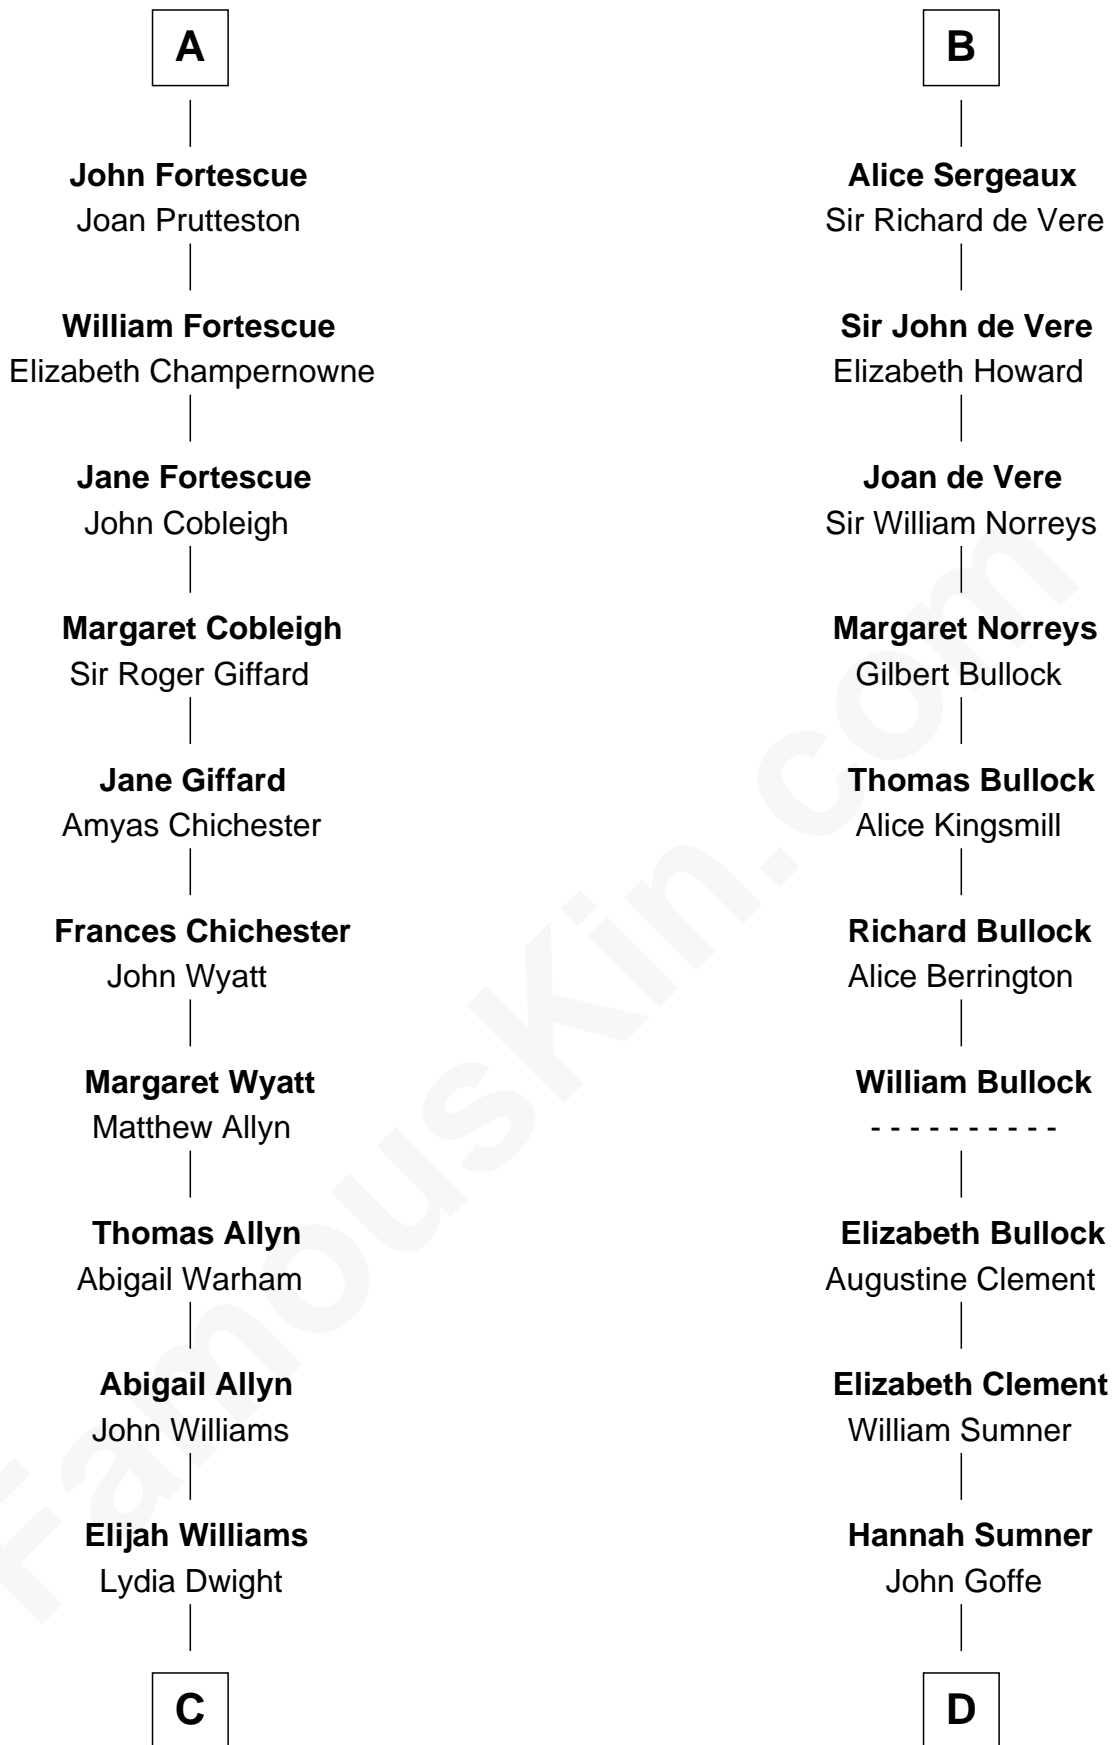

FamousKin.com
Relationship Chart of
Ellen Louise (Axson) Wilson
First Lady of President Woodrow Wilson

19th cousin 2 times removed of

Samuel Howard
Boston Tea Party Participant

C

Abigail Williams
Thomas Williams

Abigail Williams
Alexander Bliss

Margaret Bliss
Rev. Nathan Hoyt

Margaret Jane Hoyt
Rev. Samuel Edward Axson

Ellen Louise (Axson) Wilson
First Lady of Woodrow Wilson

D

William Goffe
Abigail Richardson

Martha Goffe
Ebenezer Howard

Samuel Howard
Boston Tea Party Participant

FamousKin.com