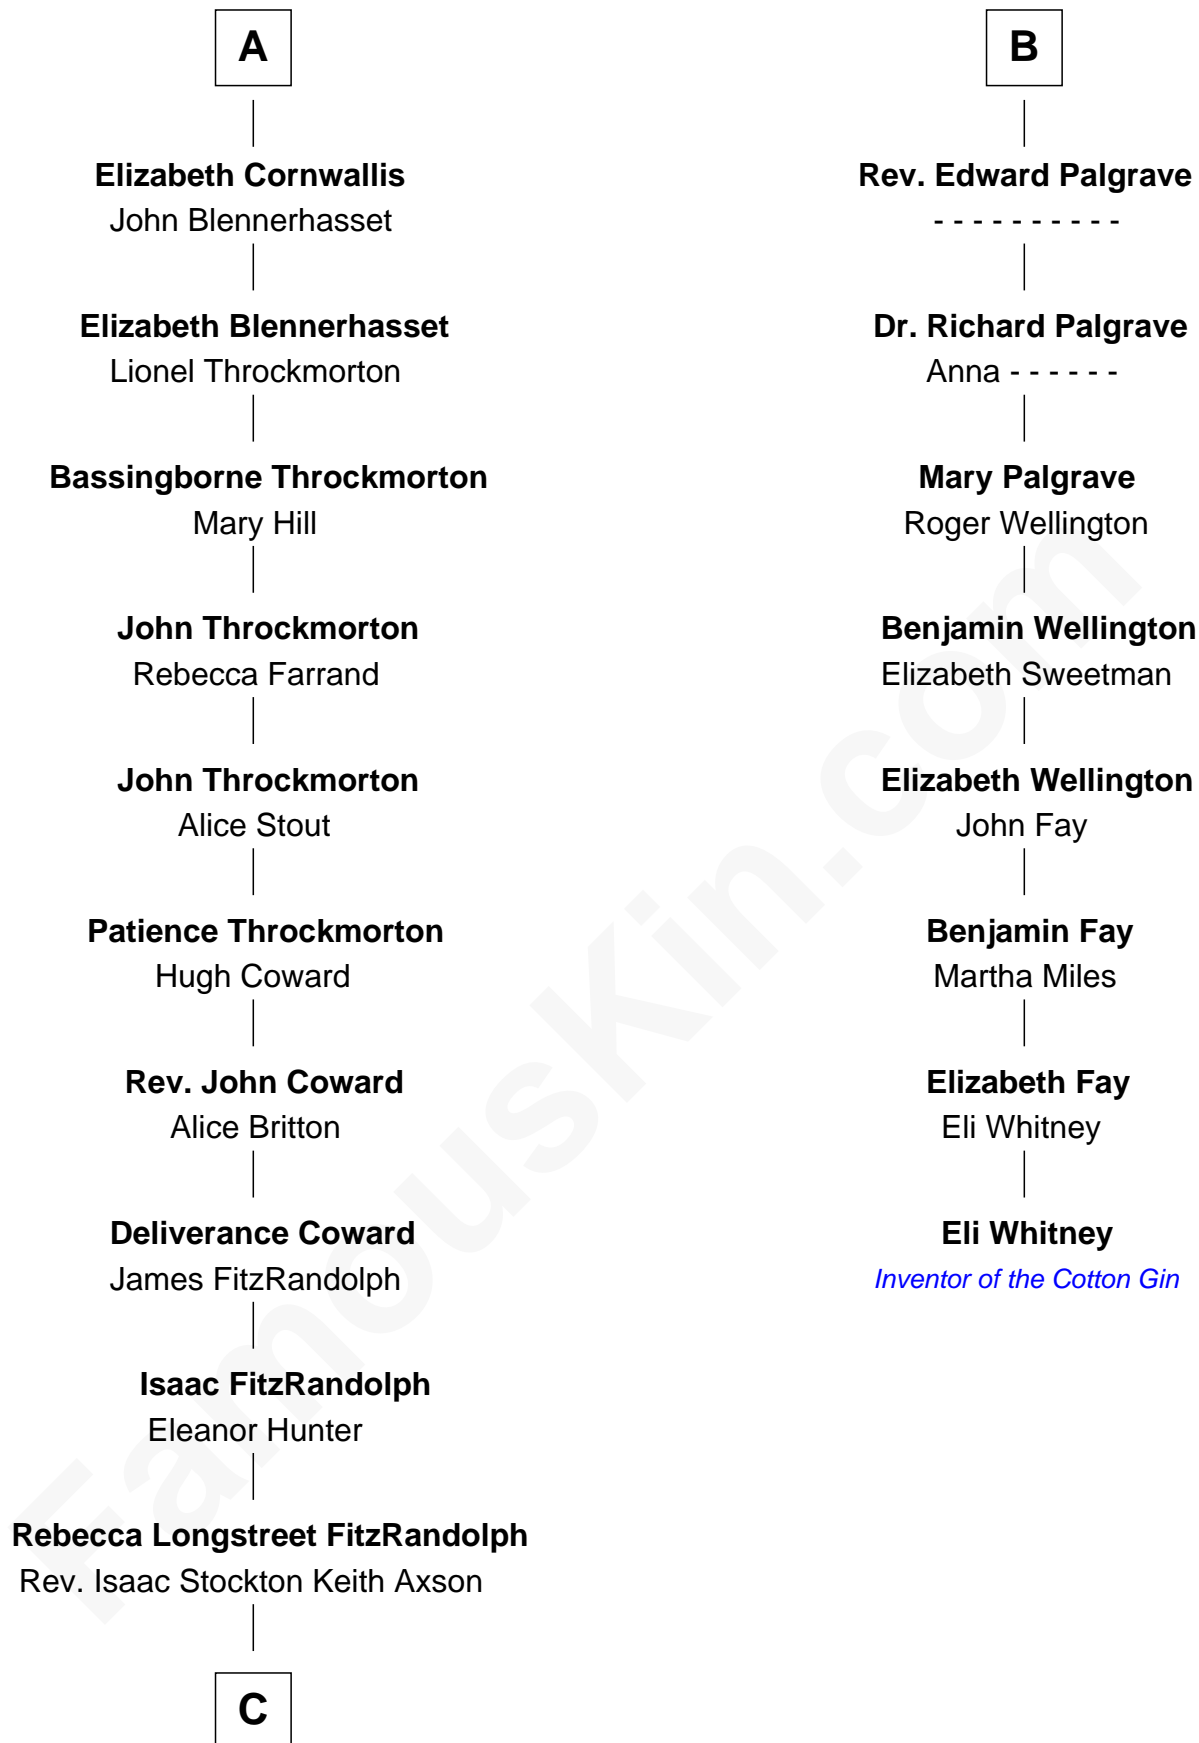

FamousKin.com
Relationship Chart of
Ellen Louise (Axson) Wilson
First Lady of President Woodrow Wilson

14th cousin 4 times removed of

Eli Whitney
Inventor of the Cotton Gin

C

Rev. Samuel Edward Axson

Margaret Jane Hoyt

Ellen Louise (Axson) Wilson

First Lady of Woodrow Wilson

FamousKin.com