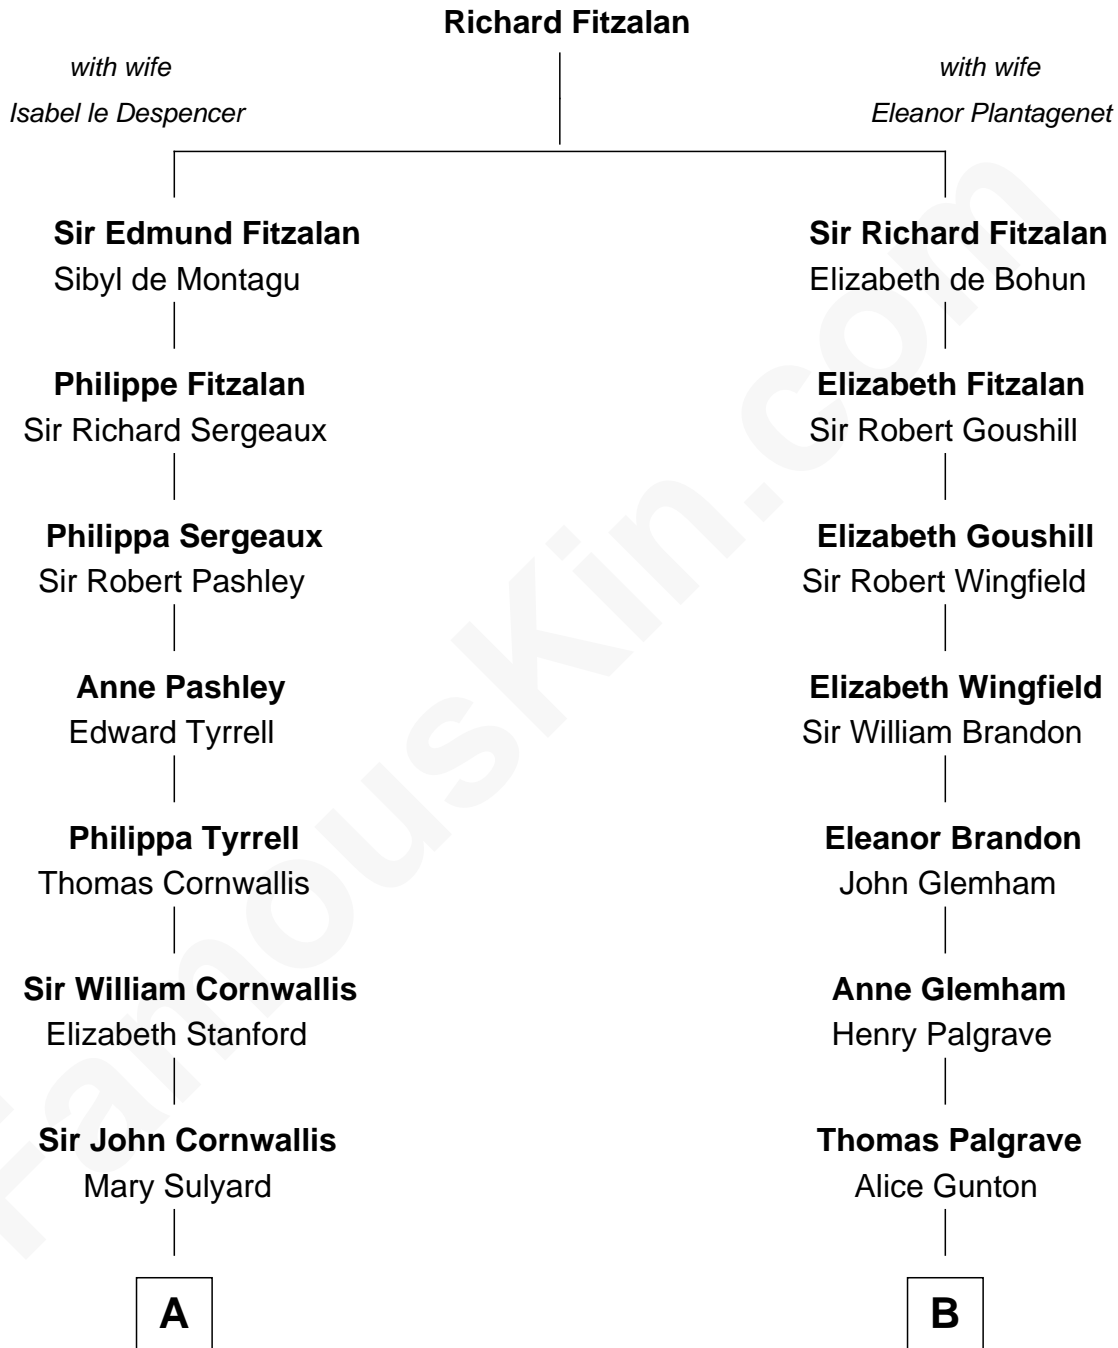

FamousKin.com
Relationship Chart of
Ellen Louise (Axson) Wilson
First Lady of President Woodrow Wilson

14th cousin 4 times removed of

Eli Whitney
Inventor of the Cotton Gin

C

Rev. Samuel Edward Axson

Margaret Jane Hoyt

Ellen Louise (Axson) Wilson

First Lady of Woodrow Wilson

FamousKin.com