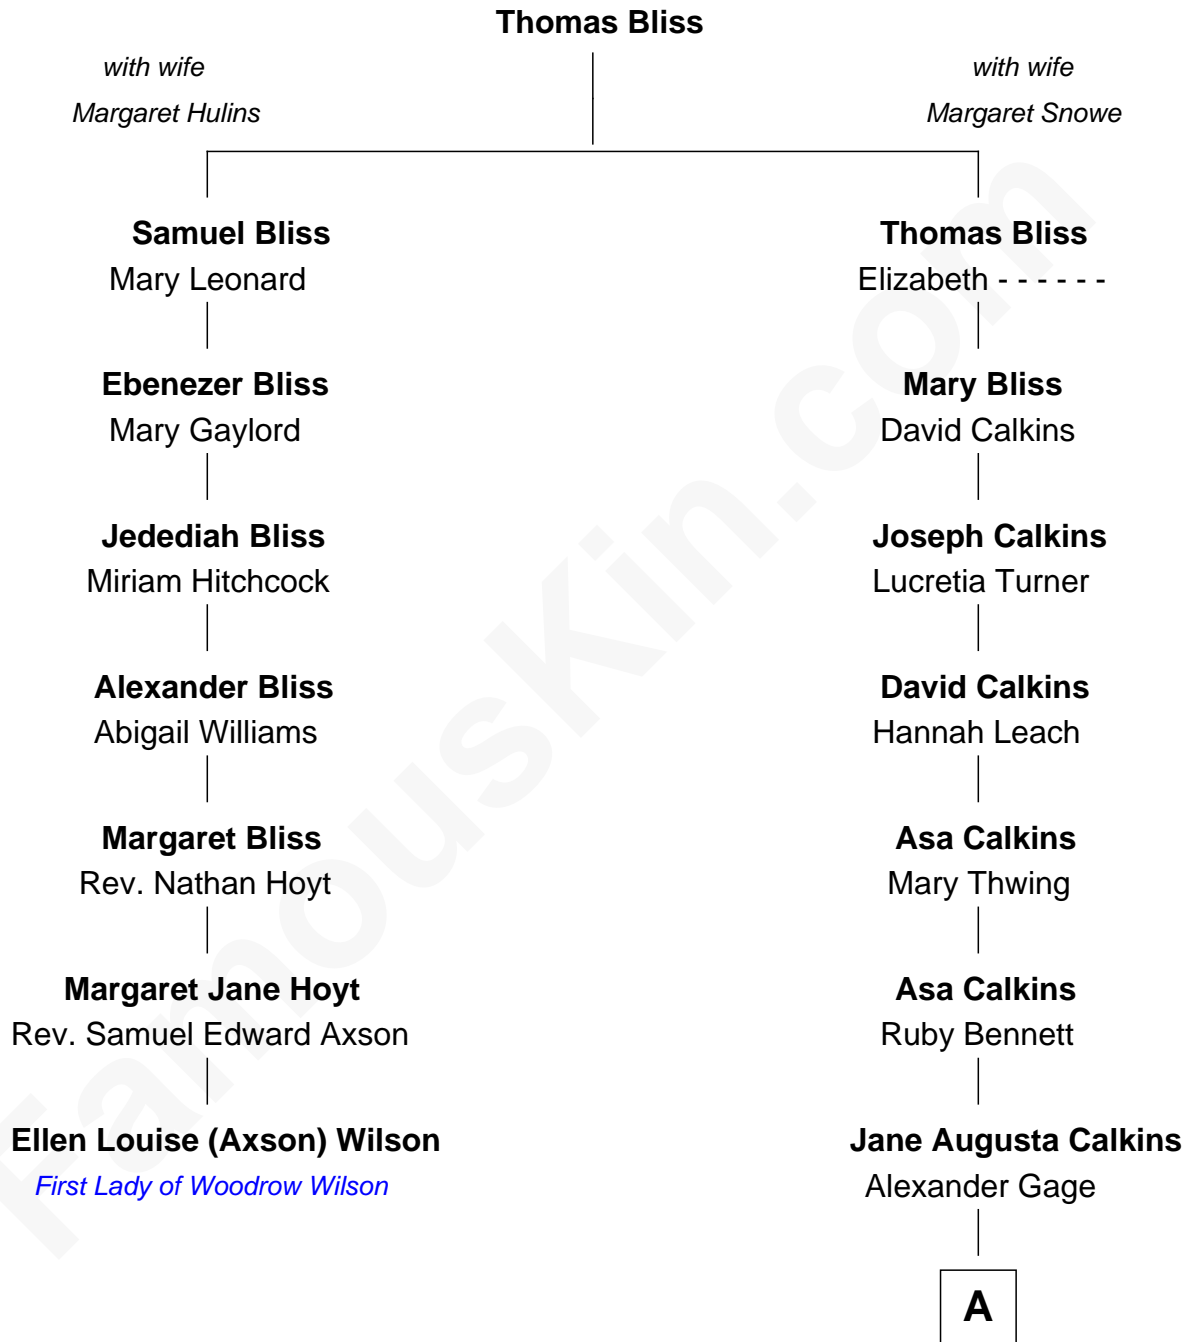

FamousKin.com
Relationship Chart of
Ellen Louise (Axson) Wilson
First Lady of President Woodrow Wilson

6th cousin 4 times removed of

Richard Hatch
TV and Movie Actor

A

Nellie Marie Gage
John Devereux Hatch

Charles Wesley Hatch
Leah Perkins Rogers

John Raymond Hatch
Elizabeth White

Richard Hatch
TV and Movie Actor

FamousKin.com