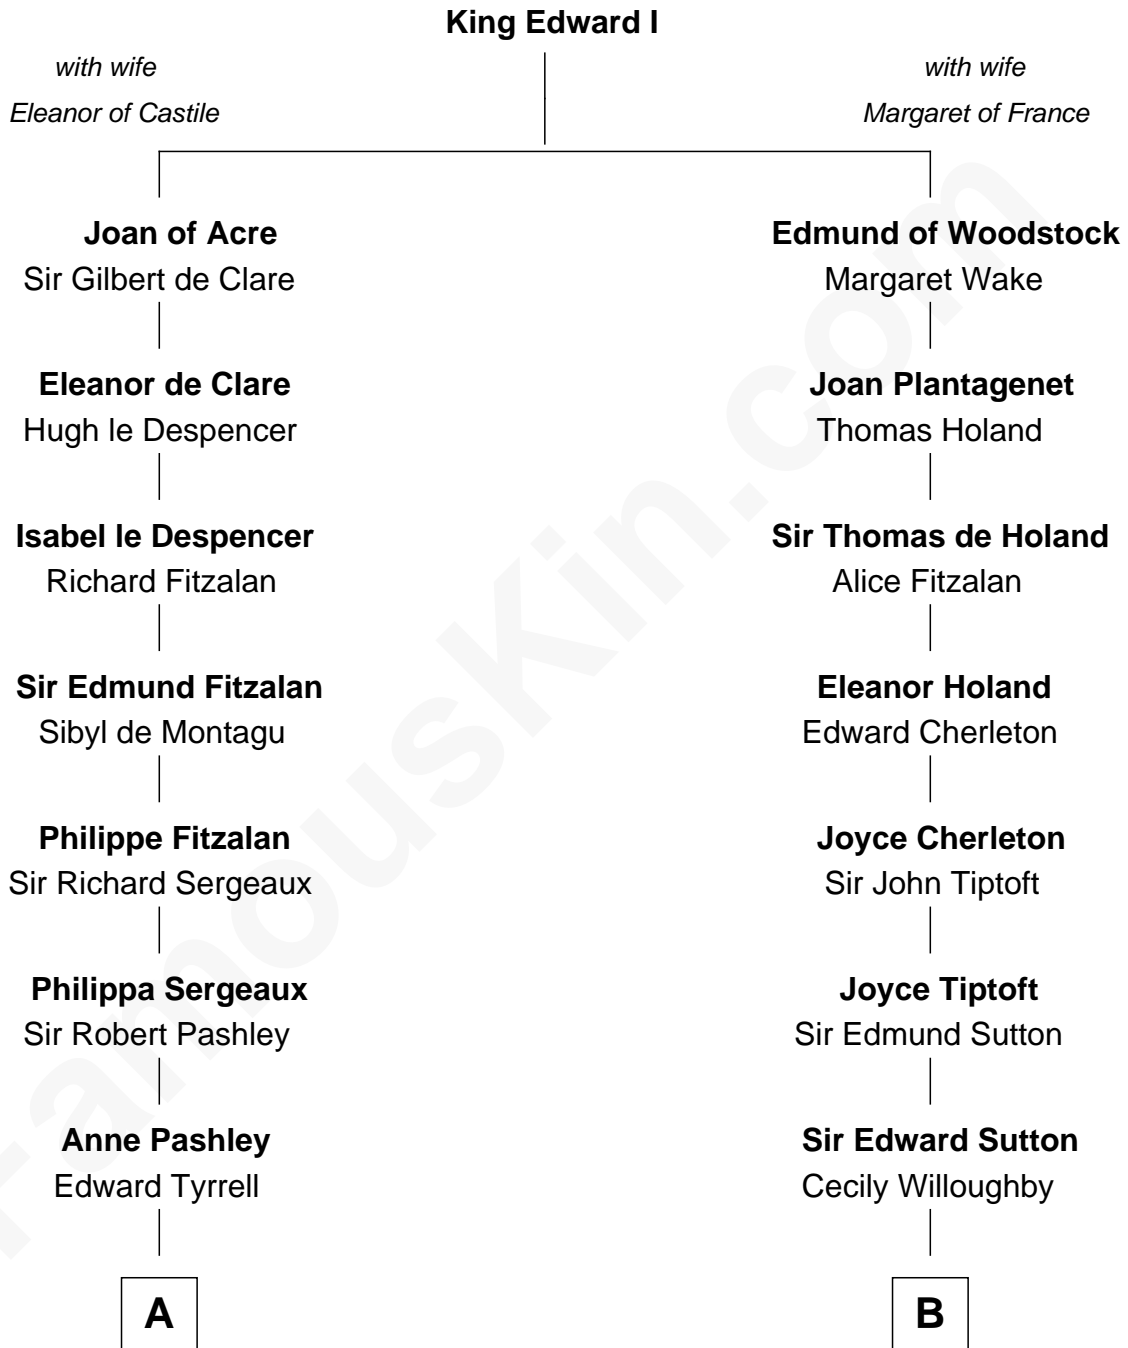

**FamousKin.com**  
**Relationship Chart of**  
**Ellen Louise (Axson) Wilson**  
*First Lady of President Woodrow Wilson*

**19th cousin 2 times removed of**  
**Dr. H. H. Holmes**  
*Serial Killer aka "Devil in the White City"*

**C**

**Deliverance Coward**

James FitzRandolph

**Isaac FitzRandolph**

Eleanor Hunter

**Rebecca Longstreet FitzRandolph**

Rev. Isaac Stockton Keith Axson

**Rev. Samuel Edward Axson**

**Dr. H. H. Holmes**

*Serial Killer Dr. H. H. Holmes*