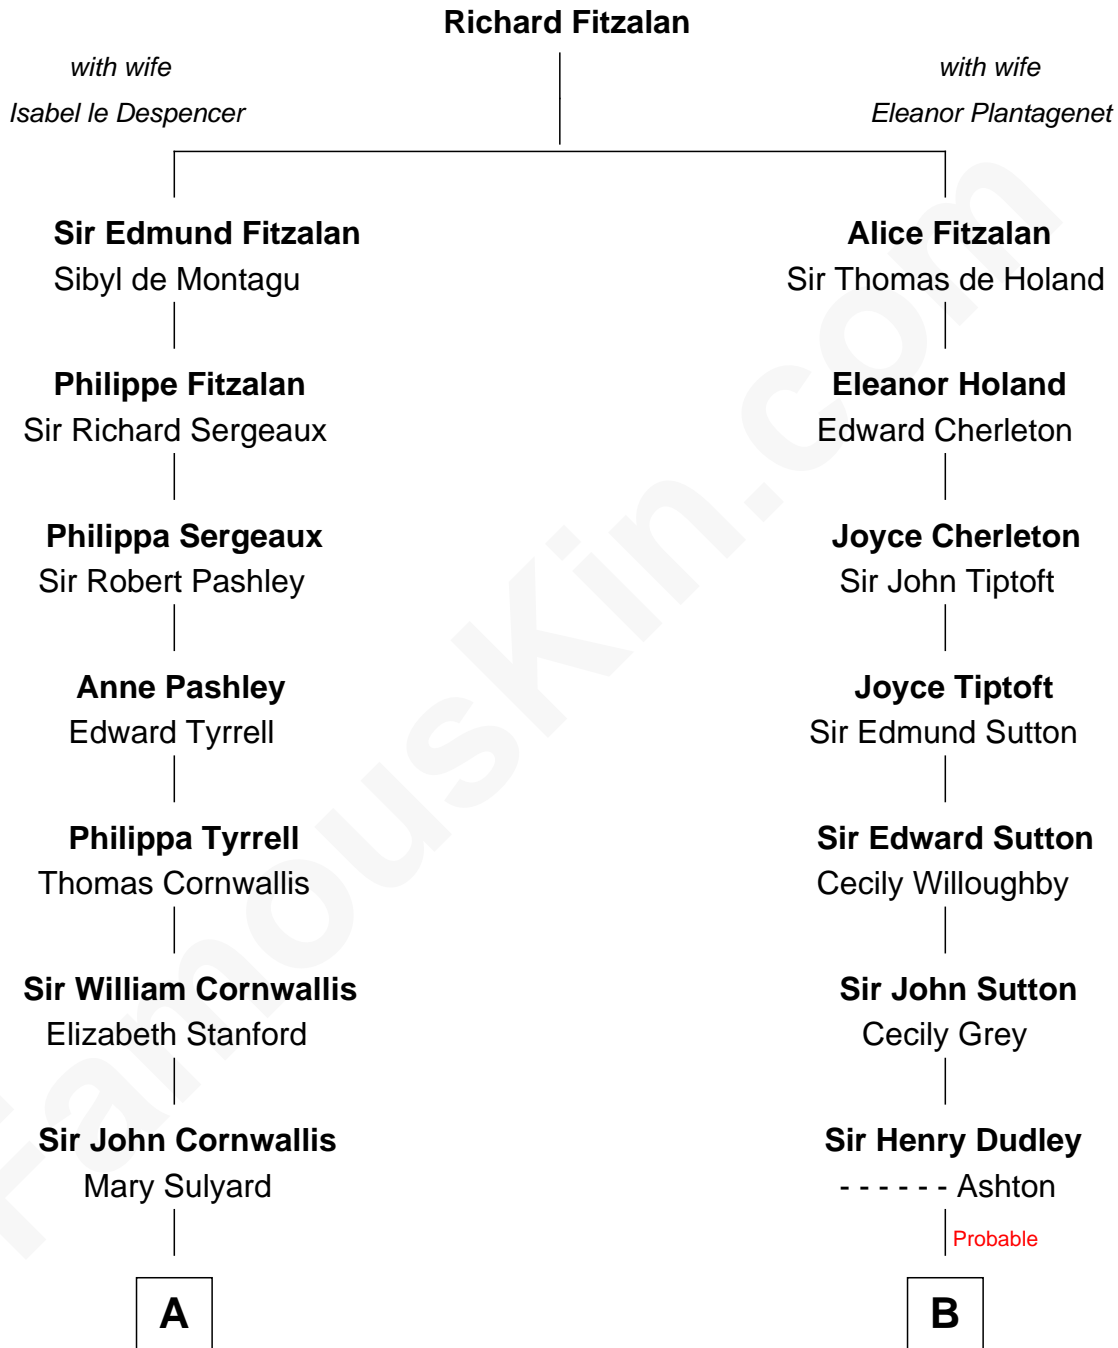

FamousKin.com
Relationship Chart of
Ellen Louise (Axson) Wilson
First Lady of President Woodrow Wilson

17th cousin 1 time removed of
Dr. H. H. Holmes
Serial Killer aka "Devil in the White City"

C

Rev. Samuel Edward Axson

Margaret Jane Hoyt

Ellen Louise (Axson) Wilson

First Lady of Woodrow Wilson

FamousKin.com