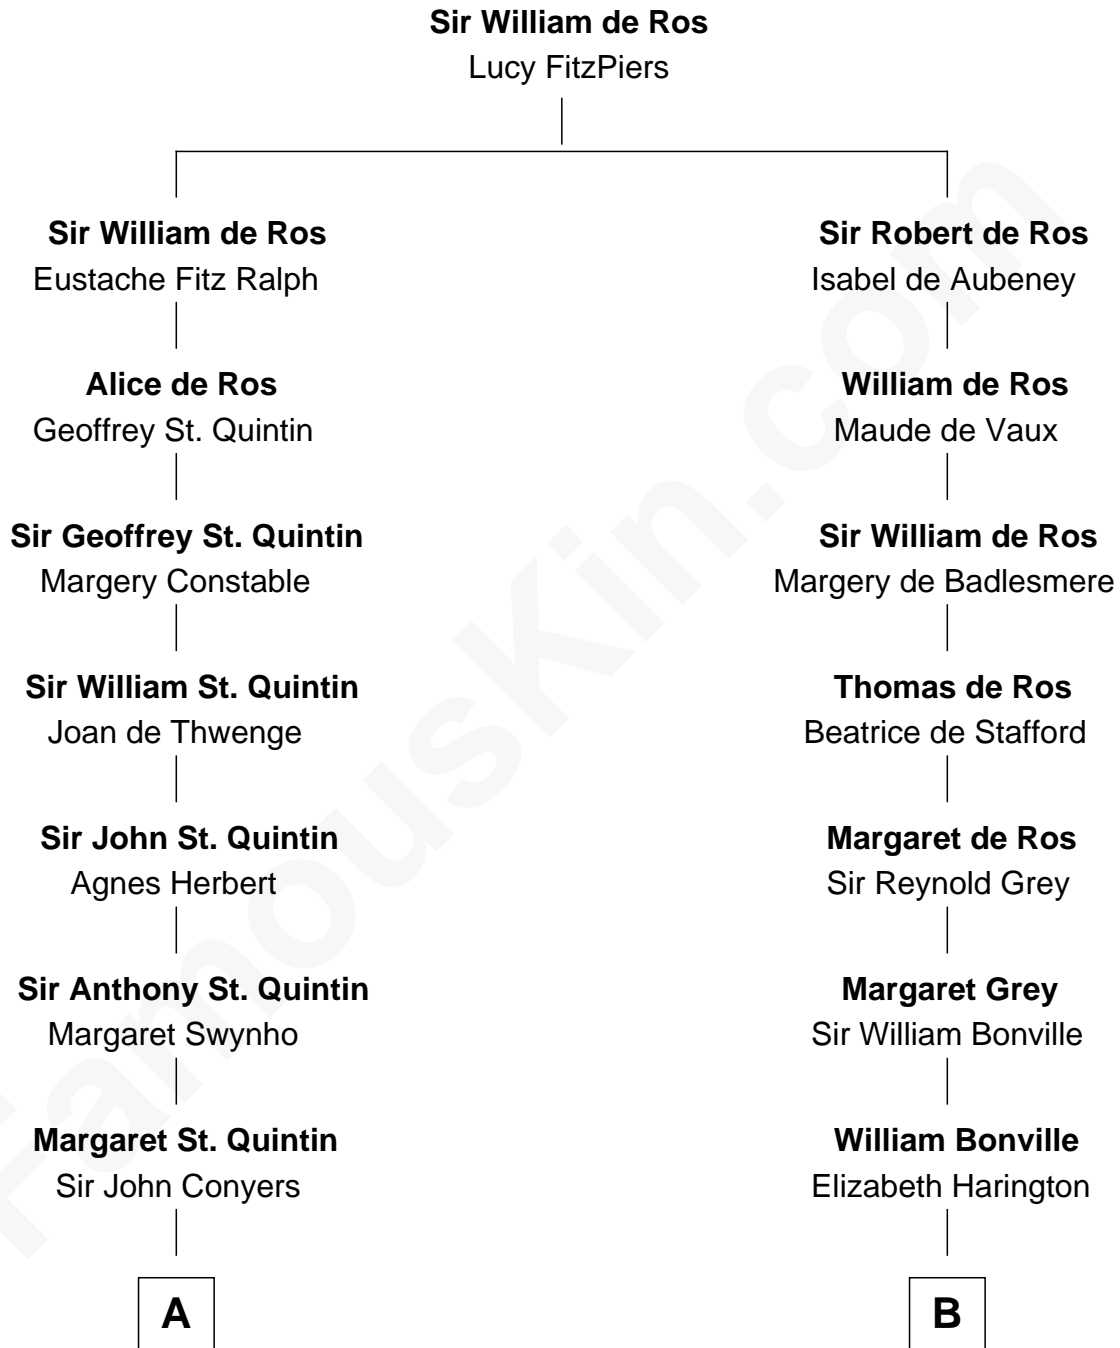

FamousKin.com

Relationship Chart of Ellen Louise (Axson) Wilson

First Lady of President Woodrow Wilson

20th cousin 1 time removed of

Dr. H. H. Holmes

Serial Killer aka "Devil in the White City"

C

Isaac FitzRandolph

Eleanor Hunter

Rebecca Longstreet FitzRandolph

Rev. Isaac Stockton Keith Axson

Rev. Samuel Edward Axson

Margaret Jane Hoyt

Ellen Louise (Axson) Wilson

First Lady of Woodrow Wilson

D