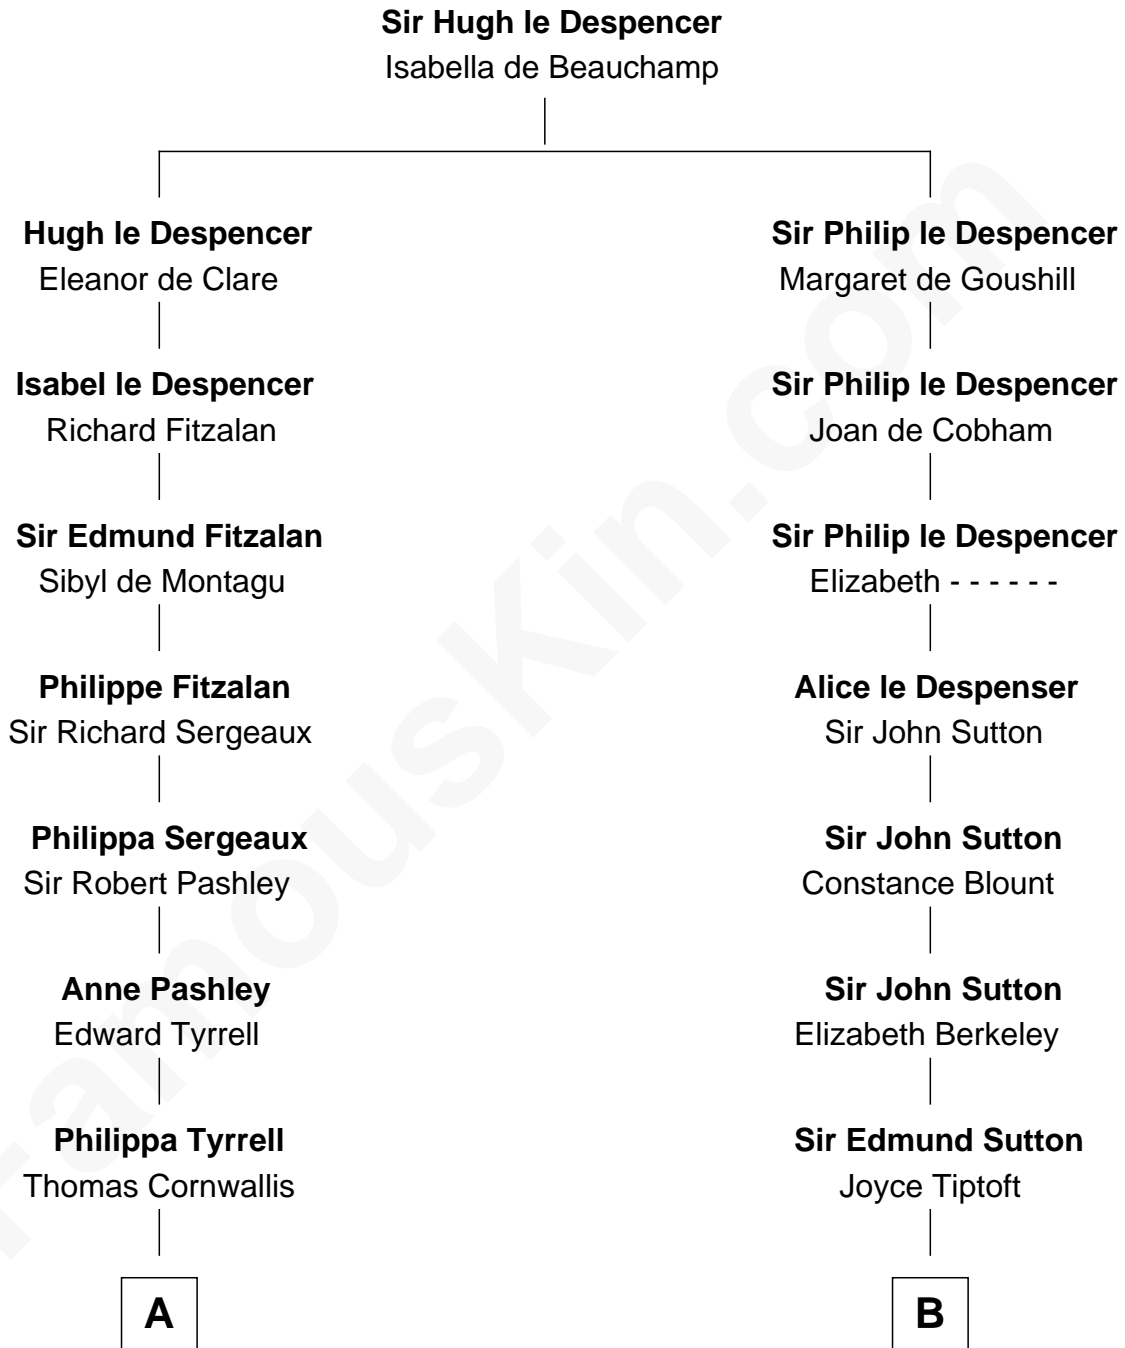

**FamousKin.com**  
**Relationship Chart of**  
**Ellen Louise (Axson) Wilson**  
*First Lady of President Woodrow Wilson*

**20th cousin of**  
**Dr. H. H. Holmes**  
*Serial Killer aka "Devil in the White City"*

**C**

**Isaac FitzRandolph**

Eleanor Hunter

**Rebecca Longstreet FitzRandolph**

Rev. Isaac Stockton Keith Axson

**Rev. Samuel Edward Axson**

Margaret Jane Hoyt

**Ellen Louise (Axson) Wilson**

**Dr. H. H. Holmes**

*Serial Killer Dr. H. H. Holmes*