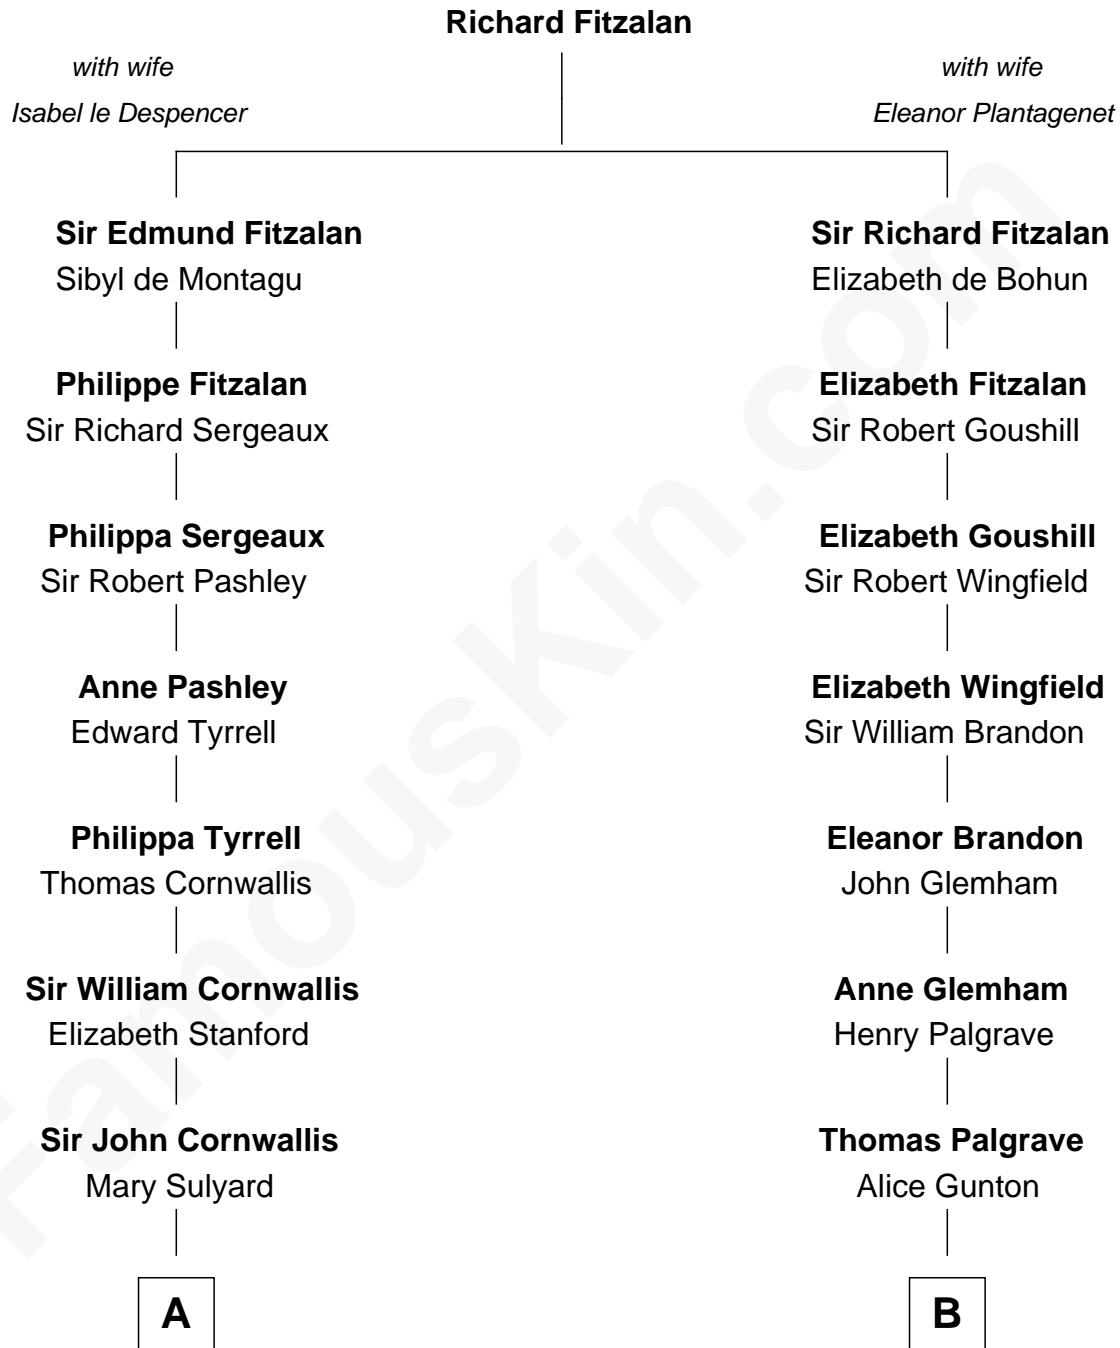

FamousKin.com
Relationship Chart of
Ellen Louise (Axson) Wilson
First Lady of President Woodrow Wilson

17th cousin 1 time removed of

Franklin D. Roosevelt
32nd U.S. President

C

Rev. Samuel Edward Axson

Margaret Jane Hoyt

Ellen Louise (Axson) Wilson

First Lady of Woodrow Wilson

FamousKin.com