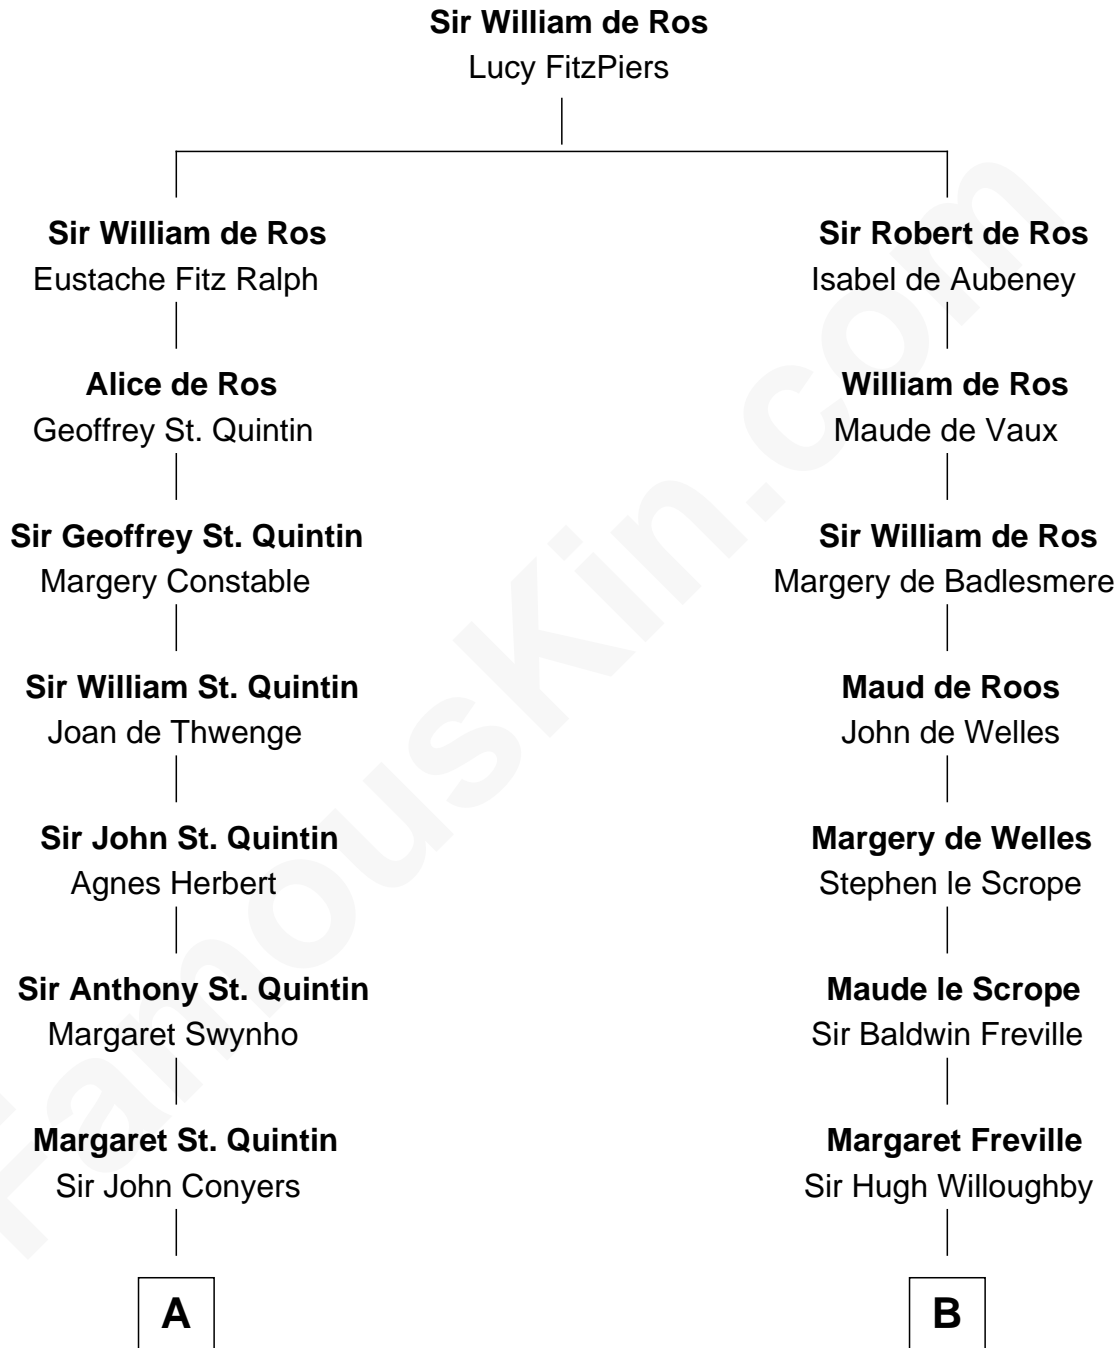

FamousKin.com
Relationship Chart of
Ellen Louise (Axson) Wilson
First Lady of President Woodrow Wilson

20th cousin 1 time removed of

Franklin D. Roosevelt
32nd U.S. President

C

Isaac FitzRandolph

Eleanor Hunter

Rebecca Longstreet FitzRandolph

Rev. Isaac Stockton Keith Axson

Rev. Samuel Edward Axson

Margaret Jane Hoyt

Ellen Louise (Axson) Wilson

First Lady of Woodrow Wilson

D

Edward Hutchinson Robbins