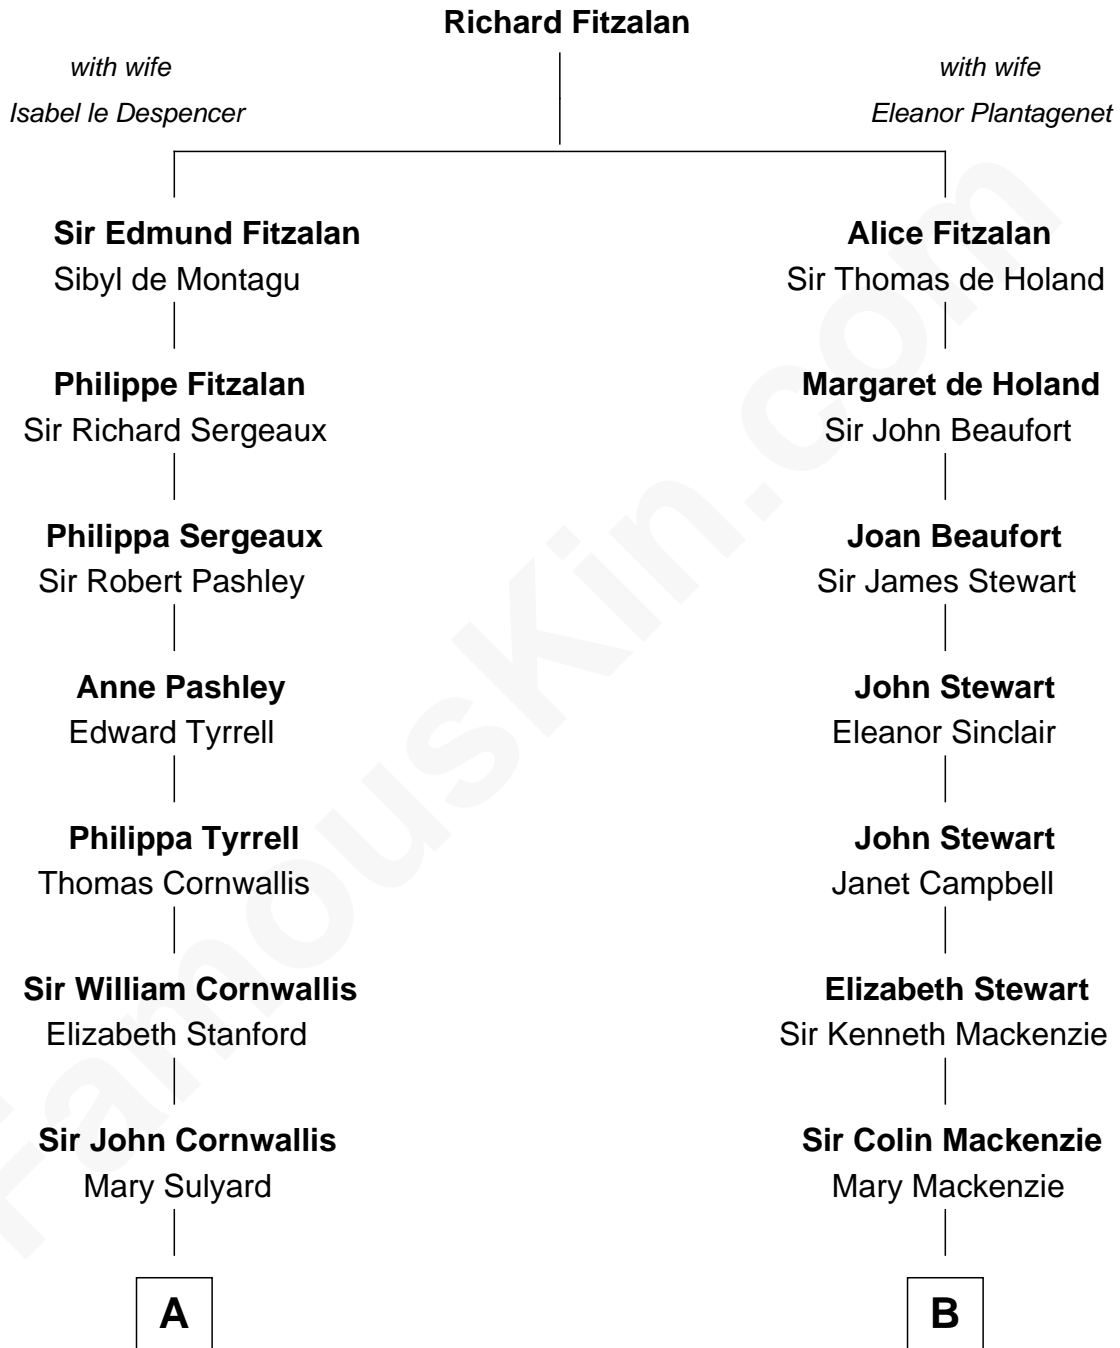

FamousKin.com

Relationship Chart of Ellen Louise (Axson) Wilson

First Lady of President Woodrow Wilson

17th cousin 1 time removed of

Eleanor Roosevelt

First Lady of President Franklin D. Roosevelt

C

Rev. Samuel Edward Axson

Margaret Jane Hoyt

Ellen Louise (Axson) Wilson

First Lady of Woodrow Wilson

FamousKin.com