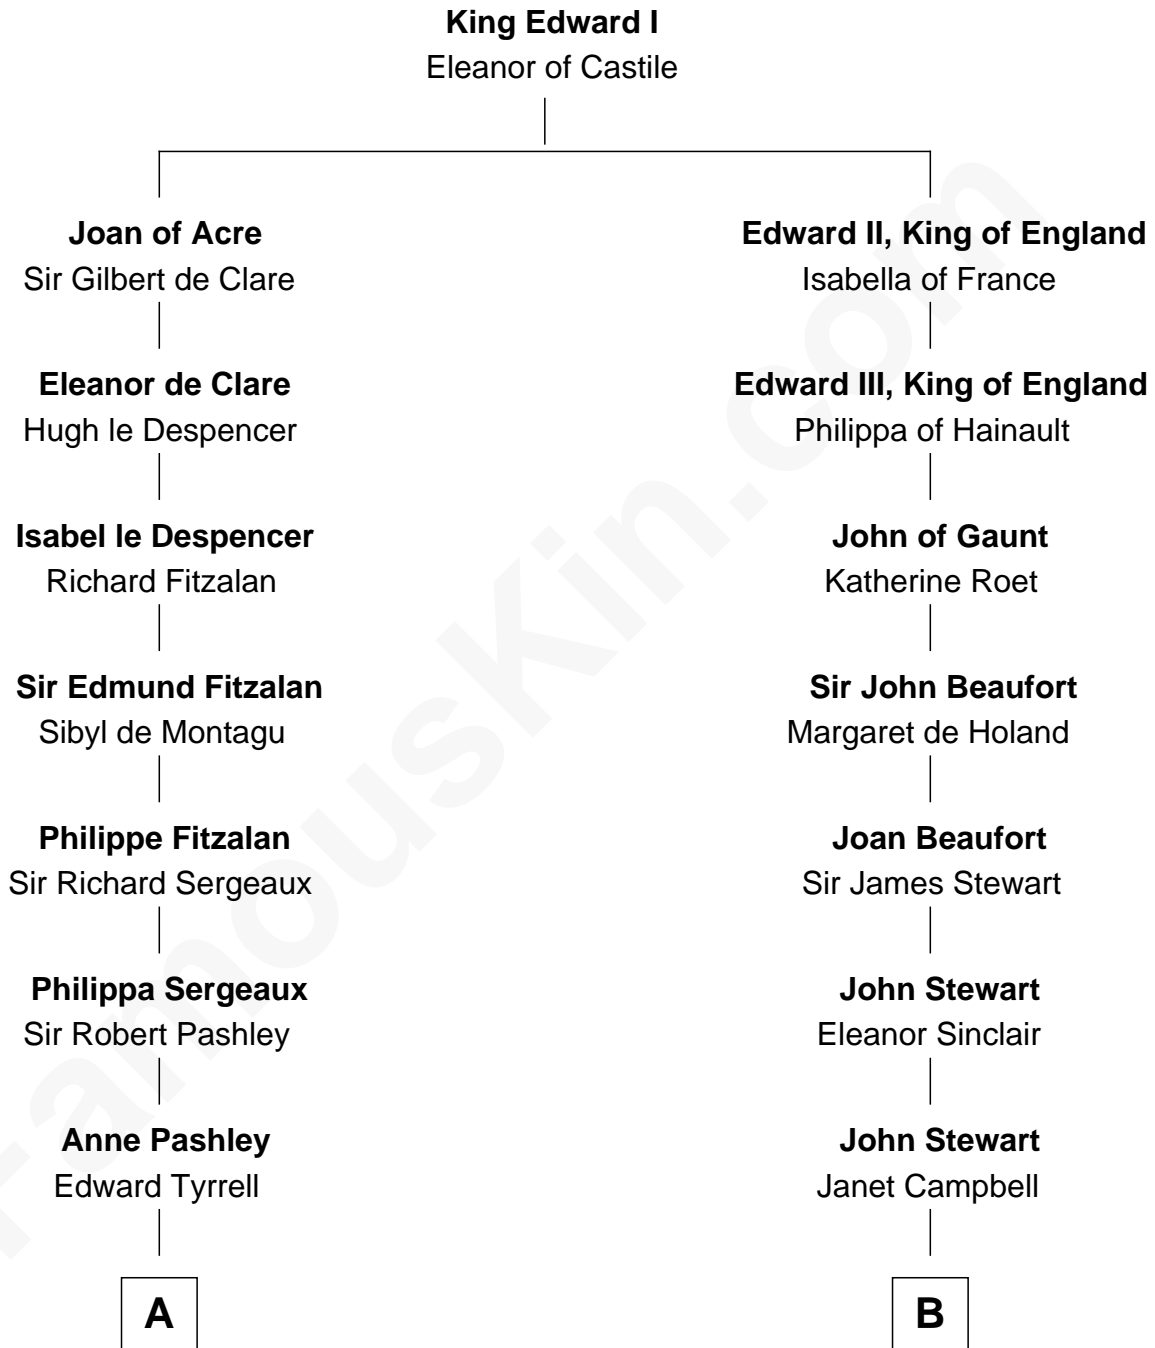

FamousKin.com
Relationship Chart of
Ellen Louise (Axson) Wilson
First Lady of President Woodrow Wilson

18th cousin 3 times removed of

Theodore Roosevelt
26th U.S. President

C

Deliverance Coward

James FitzRandolph

Isaac FitzRandolph

Eleanor Hunter

Rebecca Longstreet FitzRandolph

Rev. Isaac Stockton Keith Axson

Rev. Samuel Edward Axson

Margaret Jane Hoyt

Ellen Louise (Axson) Wilson

First Lady of Woodrow Wilson

D

Martha Bulloch

Theodore Roosevelt

Theodore Roosevelt

26th U.S. President