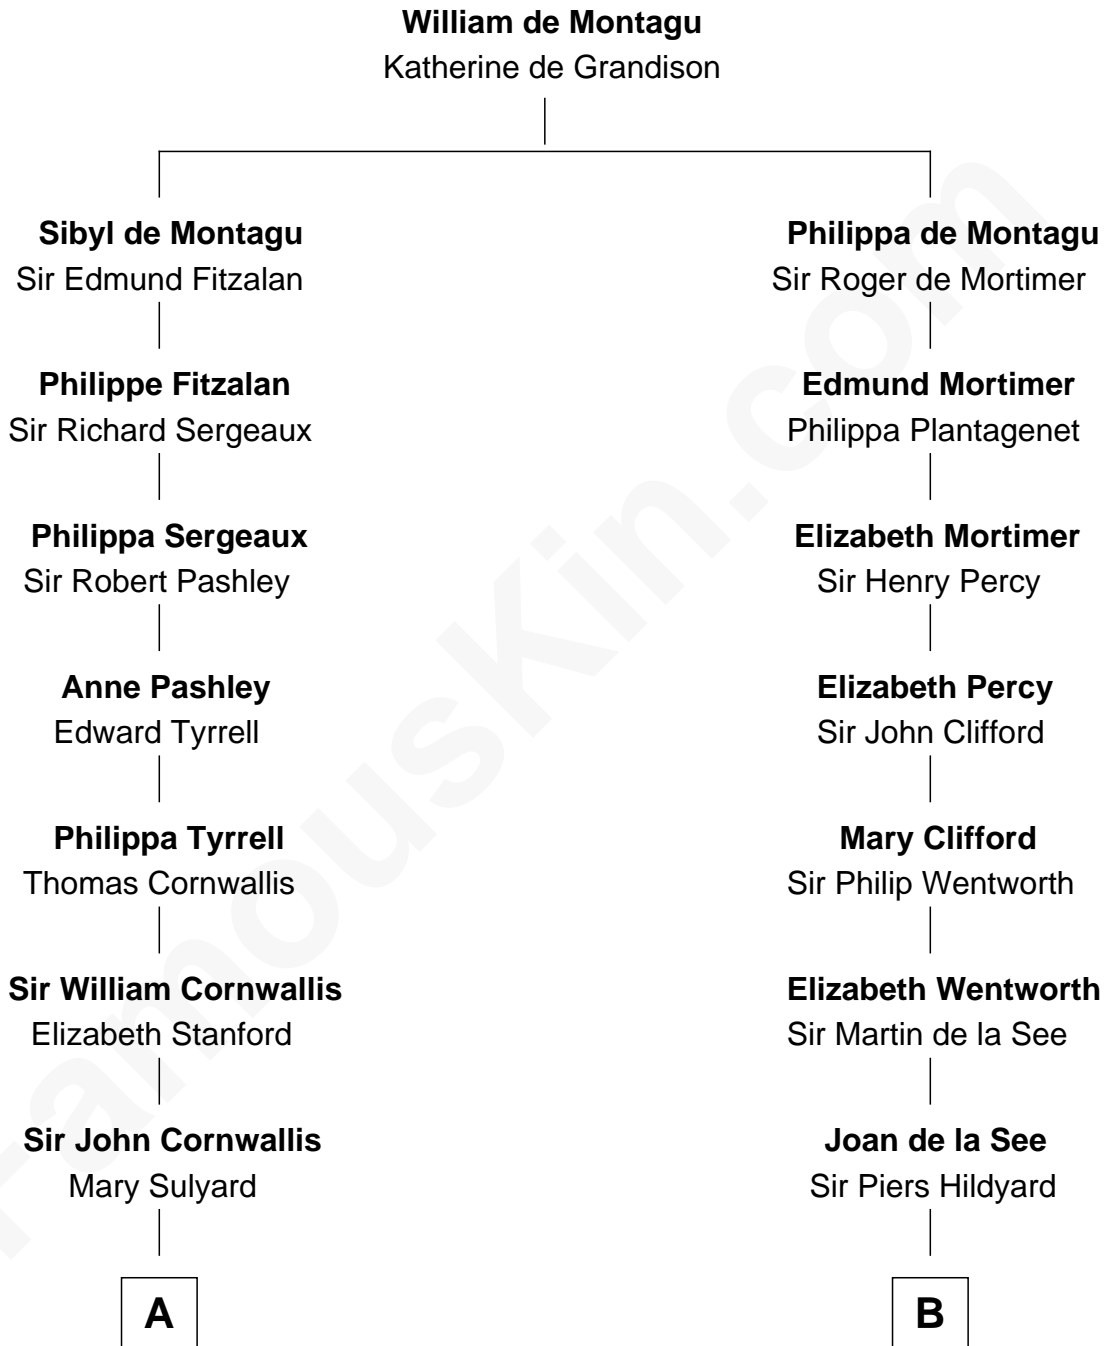

FamousKin.com

Relationship Chart of Ellen Louise (Axson) Wilson

First Lady of President Woodrow Wilson

18th cousin 2 times removed of

Alice (Lee) Roosevelt

First Wife of President Theodore Roosevelt

C

Rev. Samuel Edward Axson

Margaret Jane Hoyt

Ellen Louise (Axson) Wilson

First Lady of Woodrow Wilson

D

Mary Ann Cabot

Nathaniel Cabot Lee

John Clarke Lee

Harriet Paine Rose

George Cabot Lee

Caroline Watts Haskell

Alice (Lee) Roosevelt

Wife of President Theodore Roosevelt

FamousKin.com