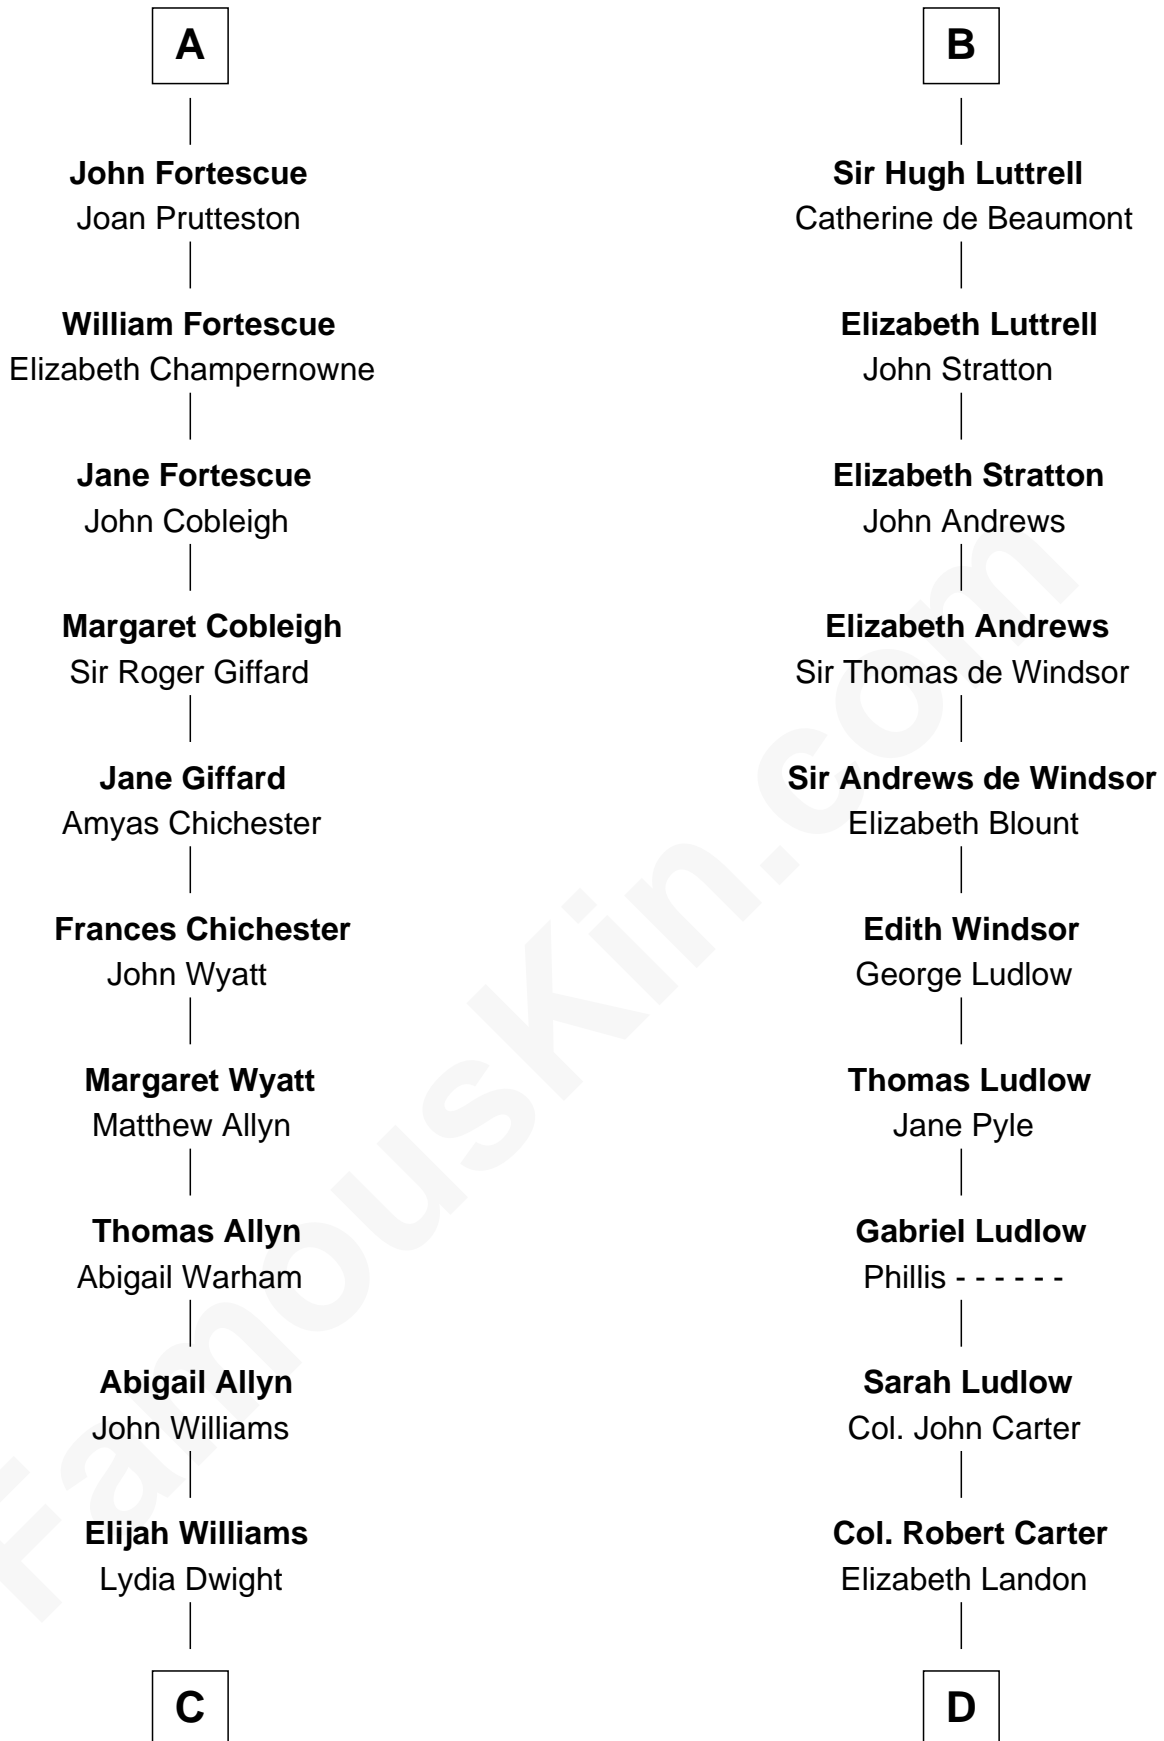

FamousKin.com

Relationship Chart of Ellen Louise (Axson) Wilson

First Lady of President Woodrow Wilson

18th cousin 3 times removed of

Carter Braxton

Signer of the Declaration of Independence

C

Abigail Williams
Thomas Williams

Abigail Williams
Alexander Bliss

Margaret Bliss
Rev. Nathan Hoyt

Margaret Jane Hoyt
Rev. Samuel Edward Axson

Ellen Louise (Axson) Wilson
First Lady of Woodrow Wilson

D

Mary Carter
George Braxton

Carter Braxton
Signer of Declaration of Independence