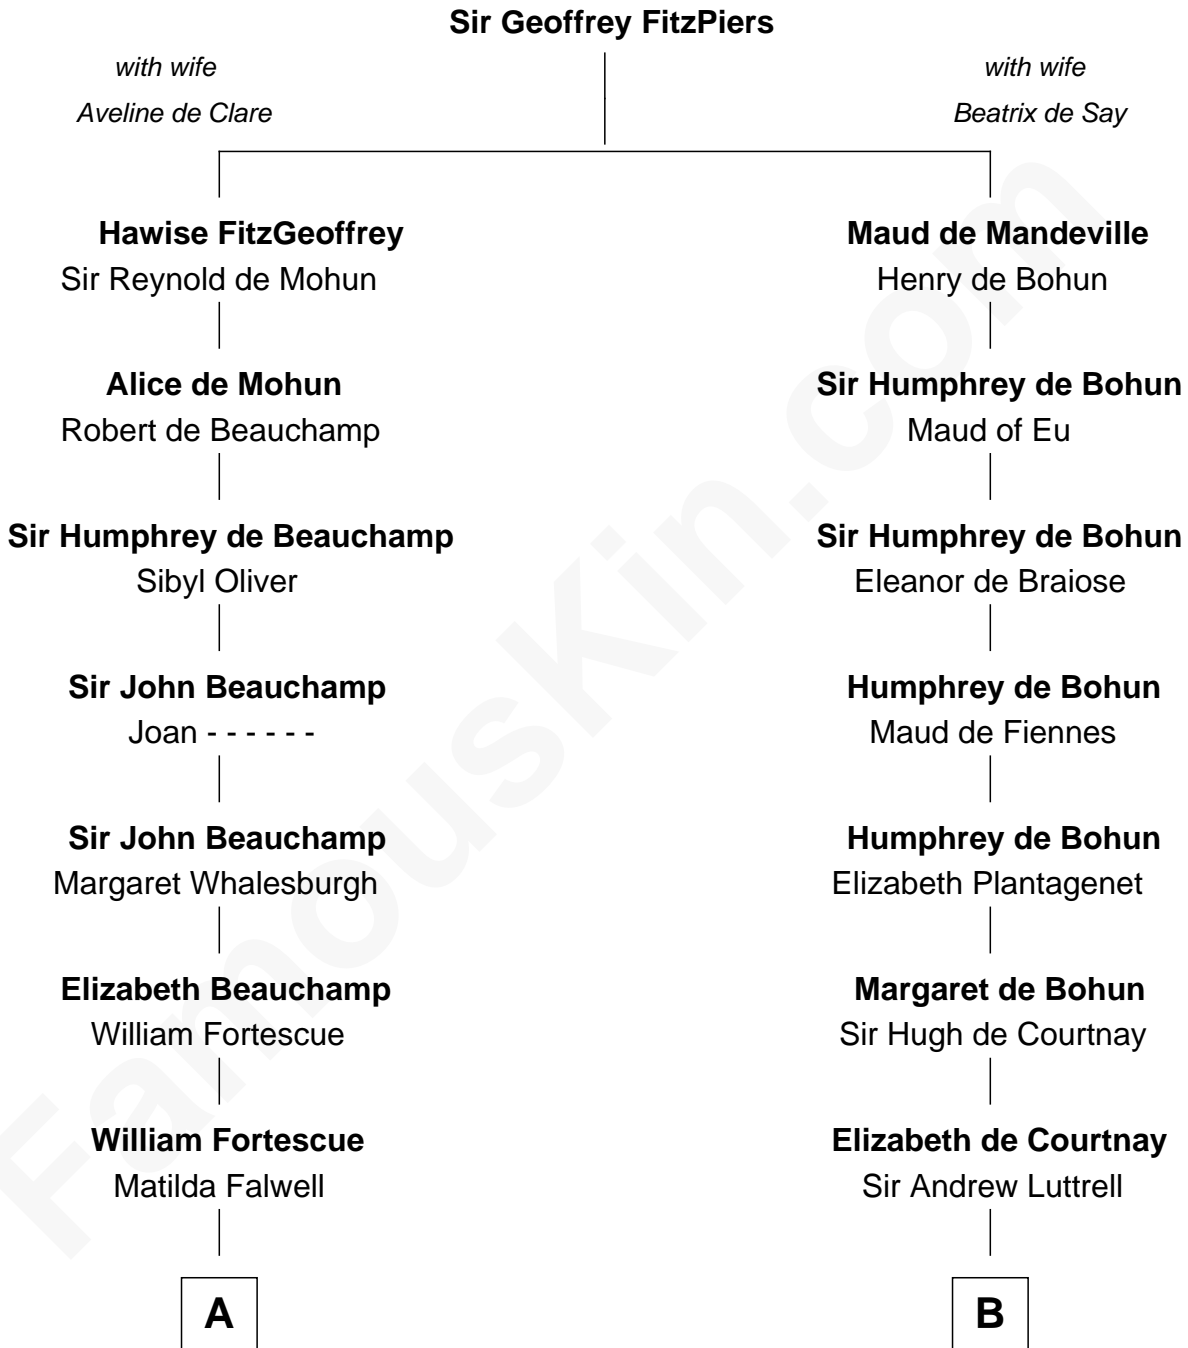

FamousKin.com

Relationship Chart of Ellen Louise (Axson) Wilson

First Lady of President Woodrow Wilson

18th cousin 3 times removed of

Carter Braxton

Signer of the Declaration of Independence

C

Abigail Williams
Thomas Williams

Abigail Williams
Alexander Bliss

Margaret Bliss
Rev. Nathan Hoyt

Margaret Jane Hoyt
Rev. Samuel Edward Axson

Ellen Louise (Axson) Wilson
First Lady of Woodrow Wilson

D

Mary Carter
George Braxton

Carter Braxton
Signer of Declaration of Independence