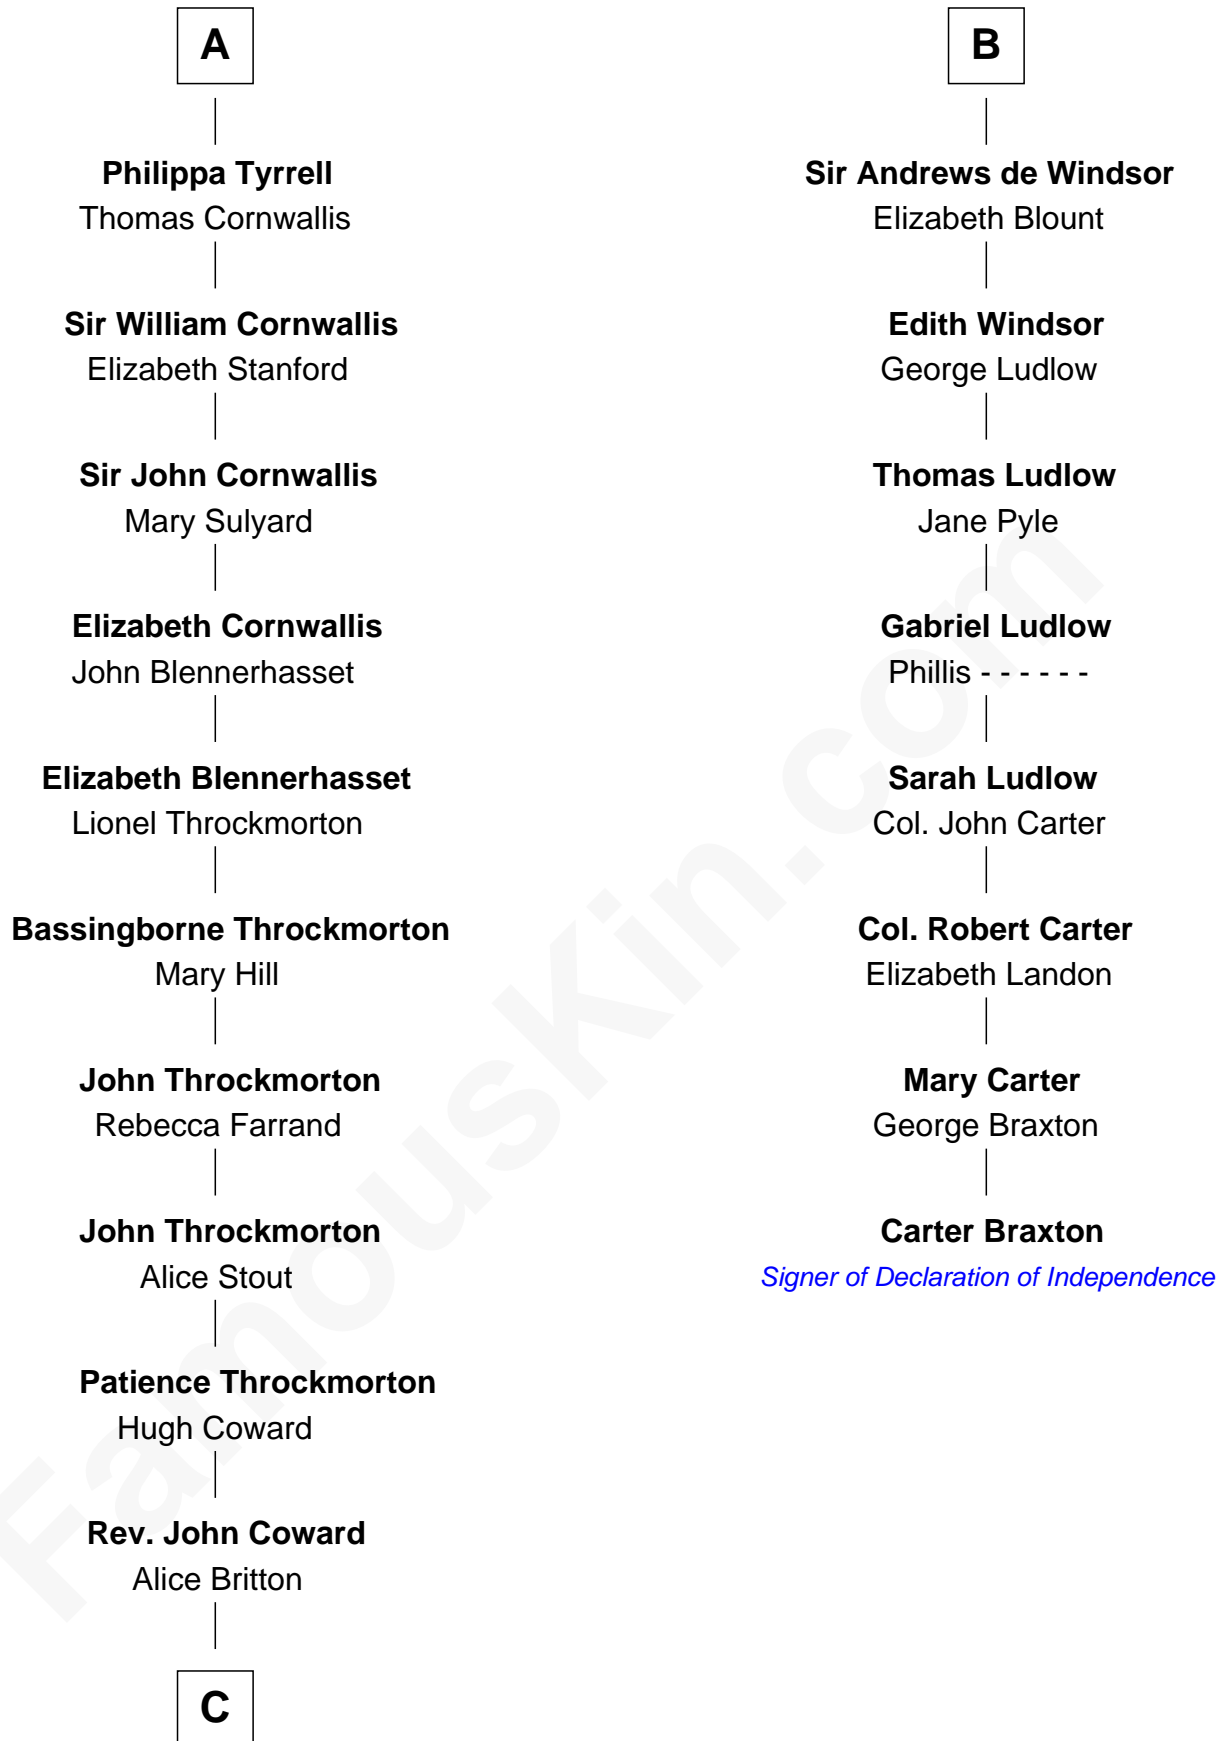

FamousKin.com

Relationship Chart of Ellen Louise (Axson) Wilson

First Lady of President Woodrow Wilson

14th cousin 7 times removed of

Carter Braxton

Signer of the Declaration of Independence

C

Deliverance Coward

James FitzRandolph

Isaac FitzRandolph

Eleanor Hunter

Rebecca Longstreet FitzRandolph

Rev. Isaac Stockton Keith Axson

Rev. Samuel Edward Axson

Margaret Jane Hoyt

Ellen Louise (Axson) Wilson

First Lady of Woodrow Wilson