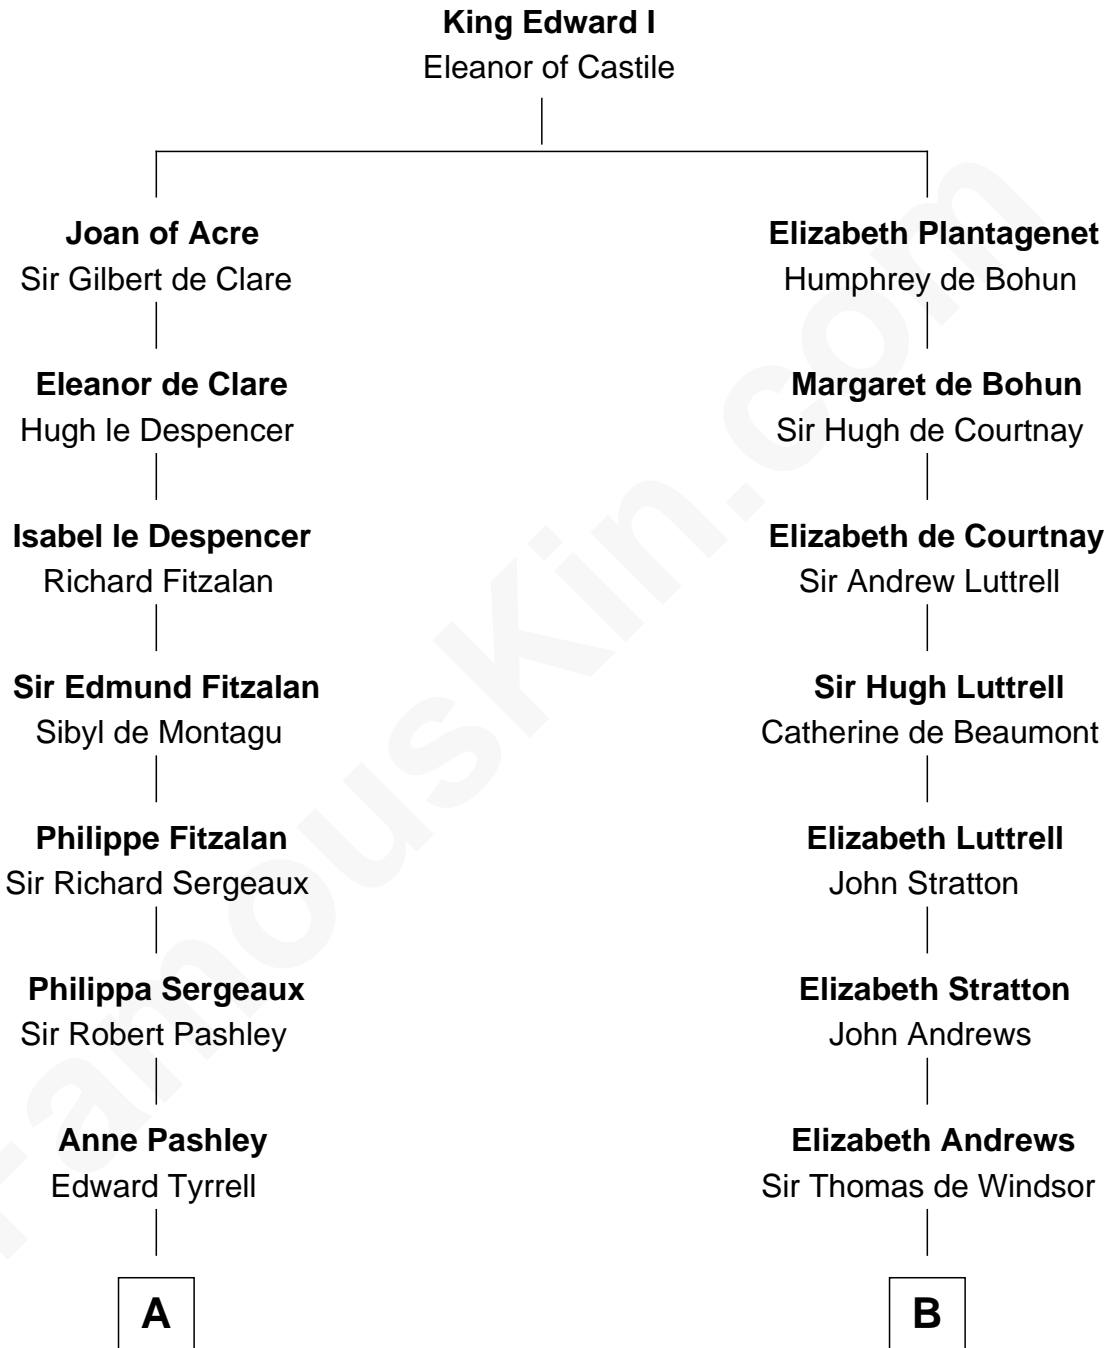

FamousKin.com

Relationship Chart of Ellen Louise (Axson) Wilson

First Lady of President Woodrow Wilson

14th cousin 7 times removed of

Carter Braxton

Signer of the Declaration of Independence

C

Deliverance Coward

James FitzRandolph

Isaac FitzRandolph

Eleanor Hunter

Rebecca Longstreet FitzRandolph

Rev. Isaac Stockton Keith Axson

Rev. Samuel Edward Axson

Margaret Jane Hoyt

Ellen Louise (Axson) Wilson

First Lady of Woodrow Wilson