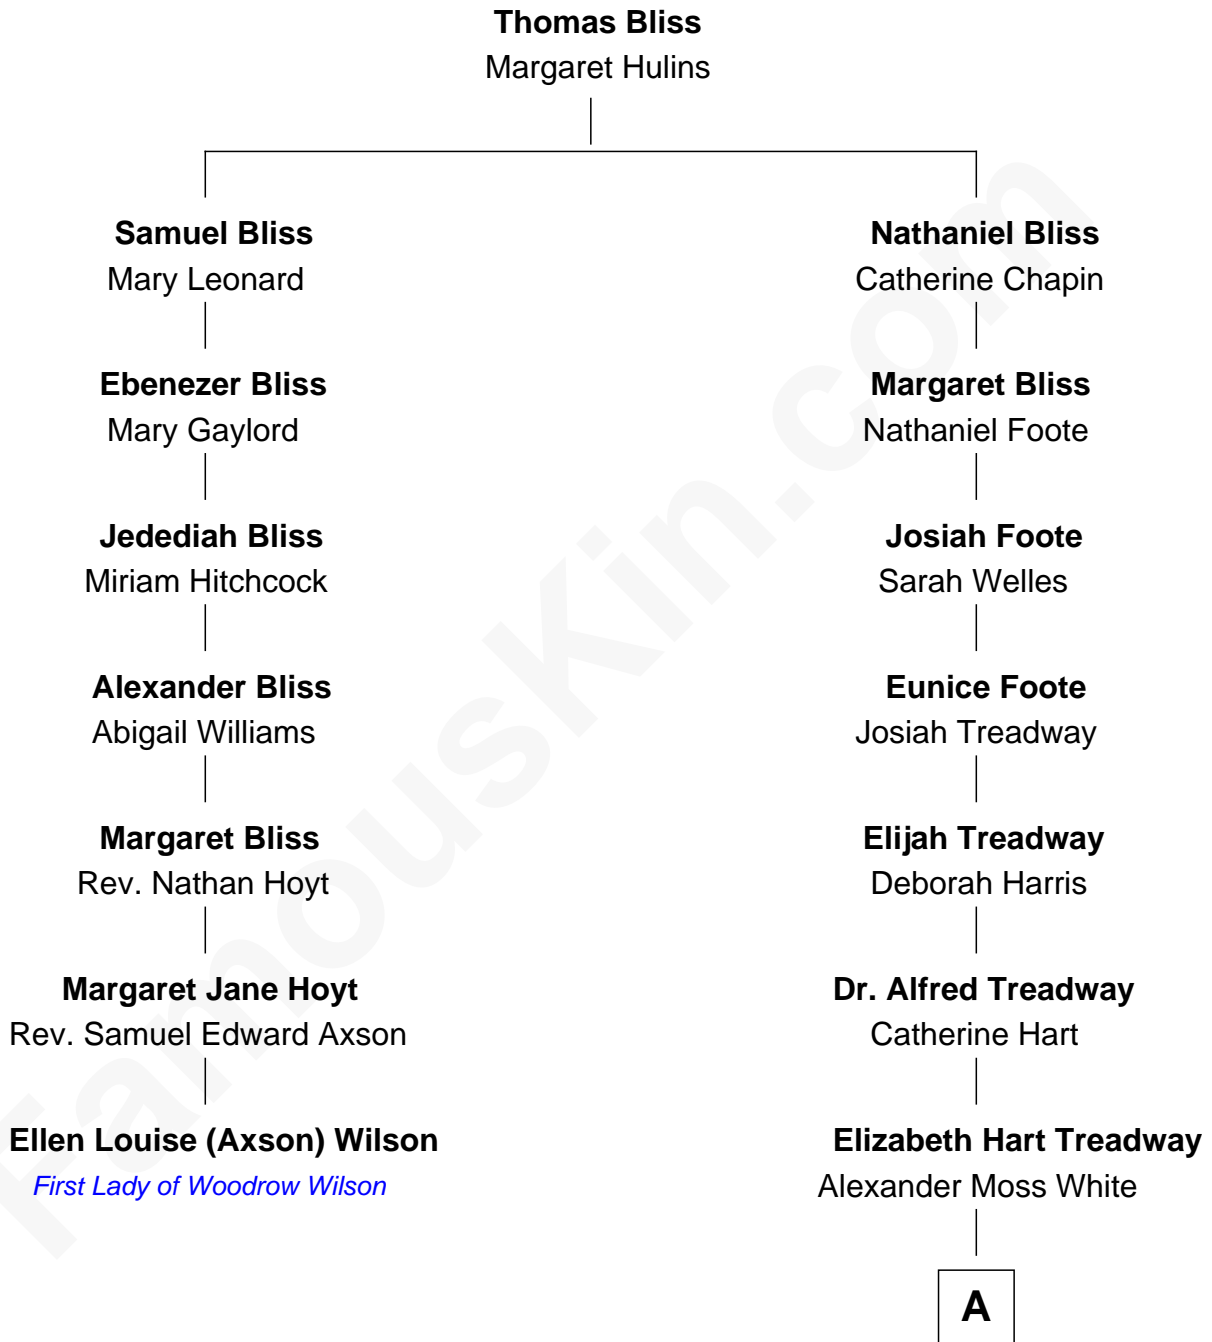

# FamousKin.com

## Relationship Chart of Ellen Louise (Axson) Wilson

*First Lady of President Woodrow Wilson*

6th cousin 4 times removed of

**Bill Weld**

*68th Governor of Massachusetts*

A

**William Augustus White**

Harriet Hillard

**Margaret Low White**

Francis Minot Weld

**David Weld**

Mary Blake Nichols

**Bill Weld**

*68th Governor of Massachusetts*