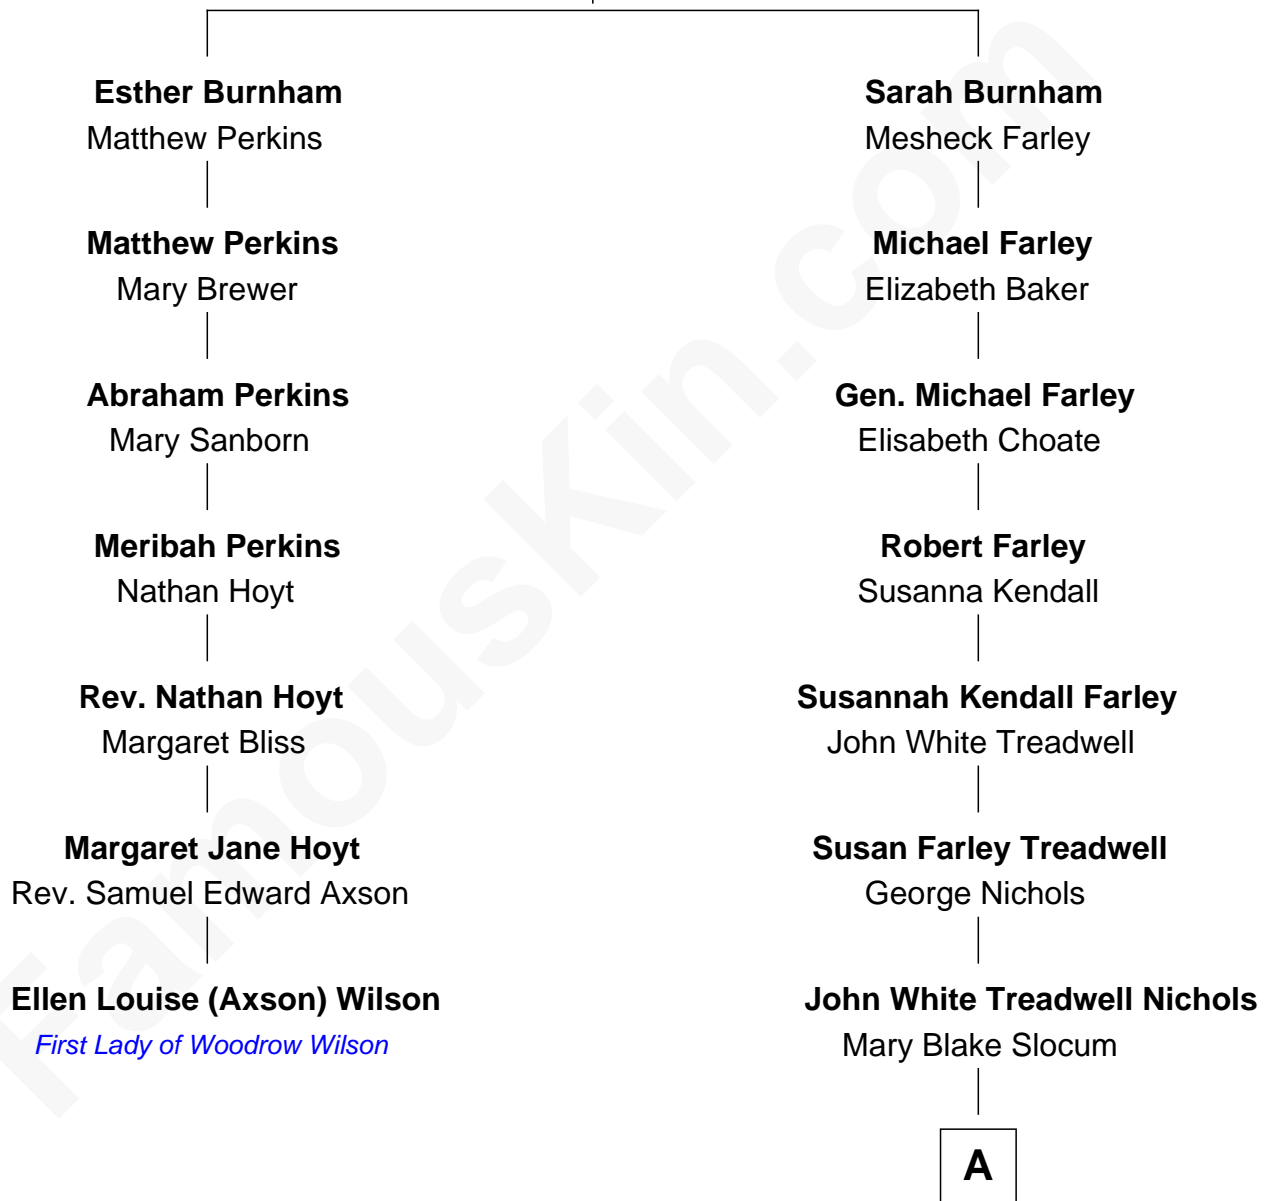

FamousKin.com

Relationship Chart of Ellen Louise (Axson) Wilson

First Lady of President Woodrow Wilson

6th cousin 3 times removed of

Bill Weld

68th Governor of Massachusetts

Thomas Burnham

Mary Lawrence

A

John Treadwell Nichols

Cornelia DuBois Floyd

Mary Blake Nichols

David Weld

Bill Weld

68th Governor of Massachusetts

FamousKin.com