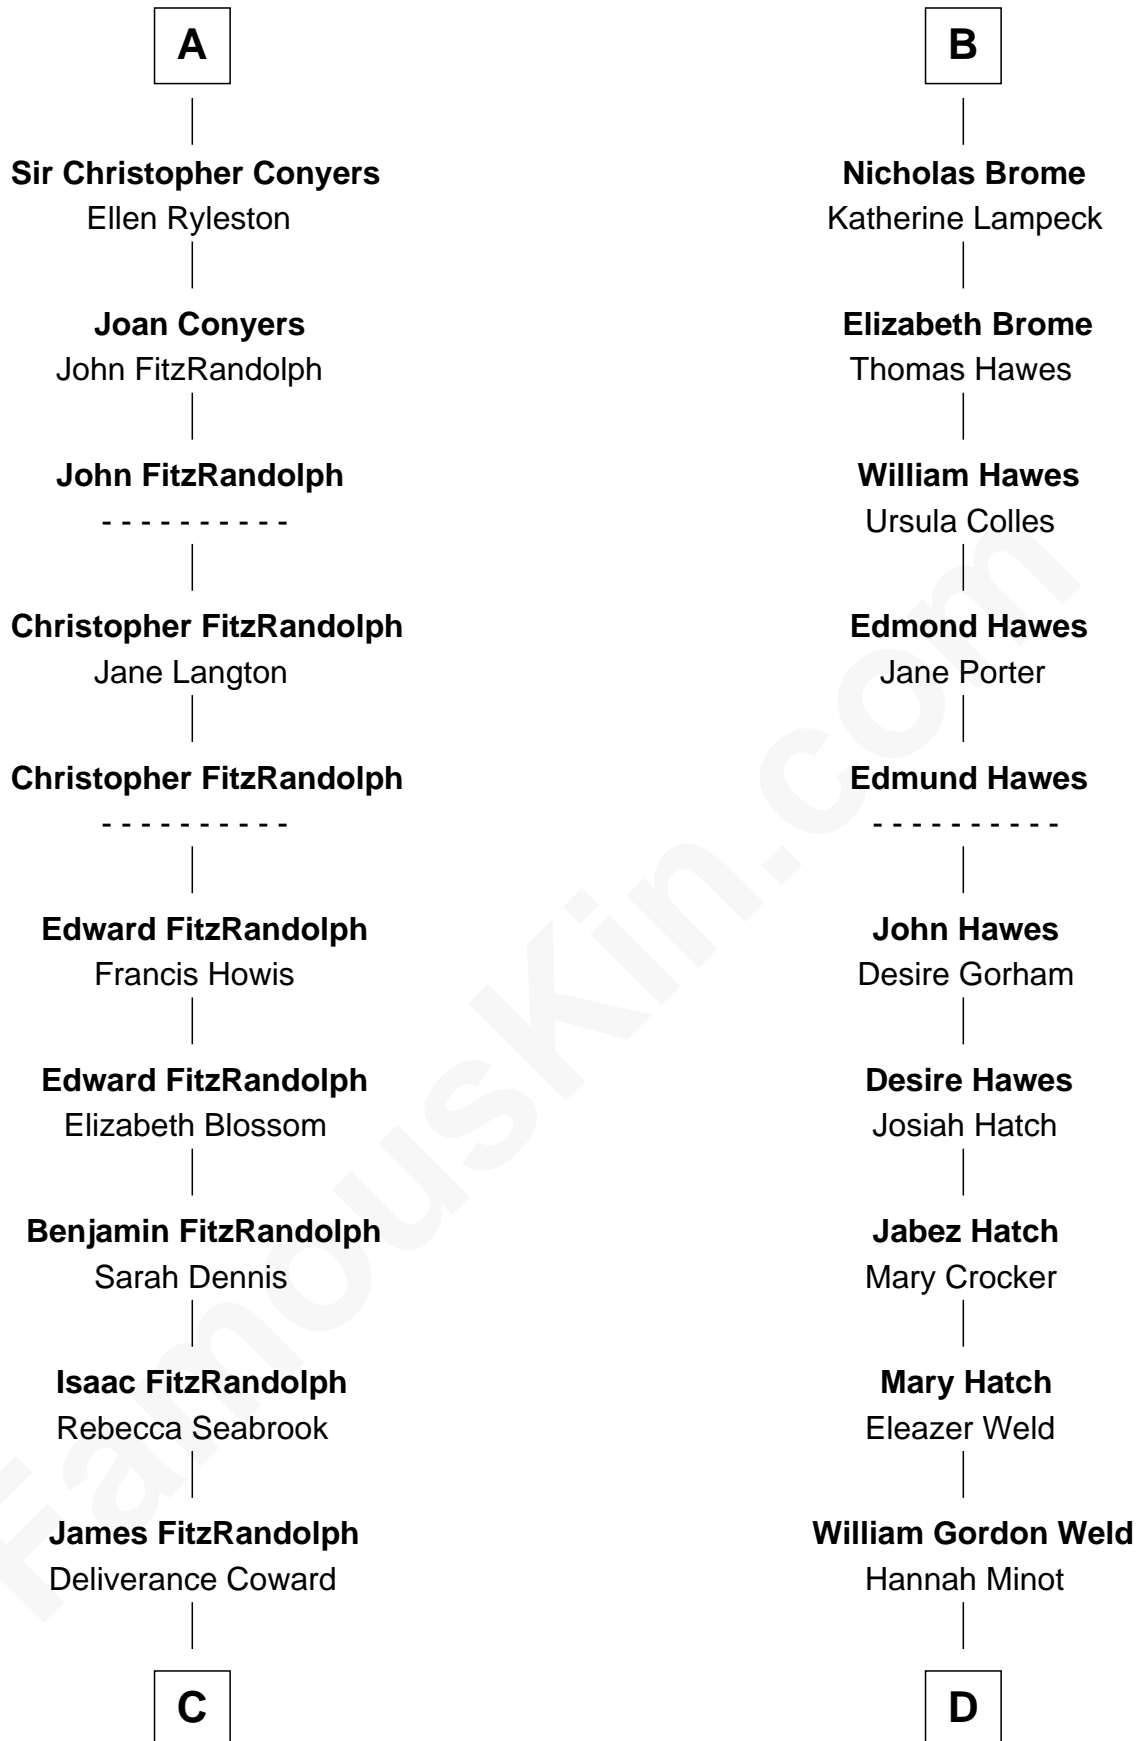

FamousKin.com

Relationship Chart of Ellen Louise (Axson) Wilson

First Lady of President Woodrow Wilson

20th cousin 1 time removed of

Bill Weld

68th Governor of Massachusetts

Sir William de Ros

Lucy FitzPiers

C

Isaac FitzRandolph
Eleanor Hunter

Rebecca Longstreet FitzRandolph
Rev. Isaac Stockton Keith Axson

Rev. Samuel Edward Axson
Margaret Jane Hoyt

Ellen Louise (Axson) Wilson
First Lady of Woodrow Wilson

D

Thomas Swan Weld
Sarah Sumner