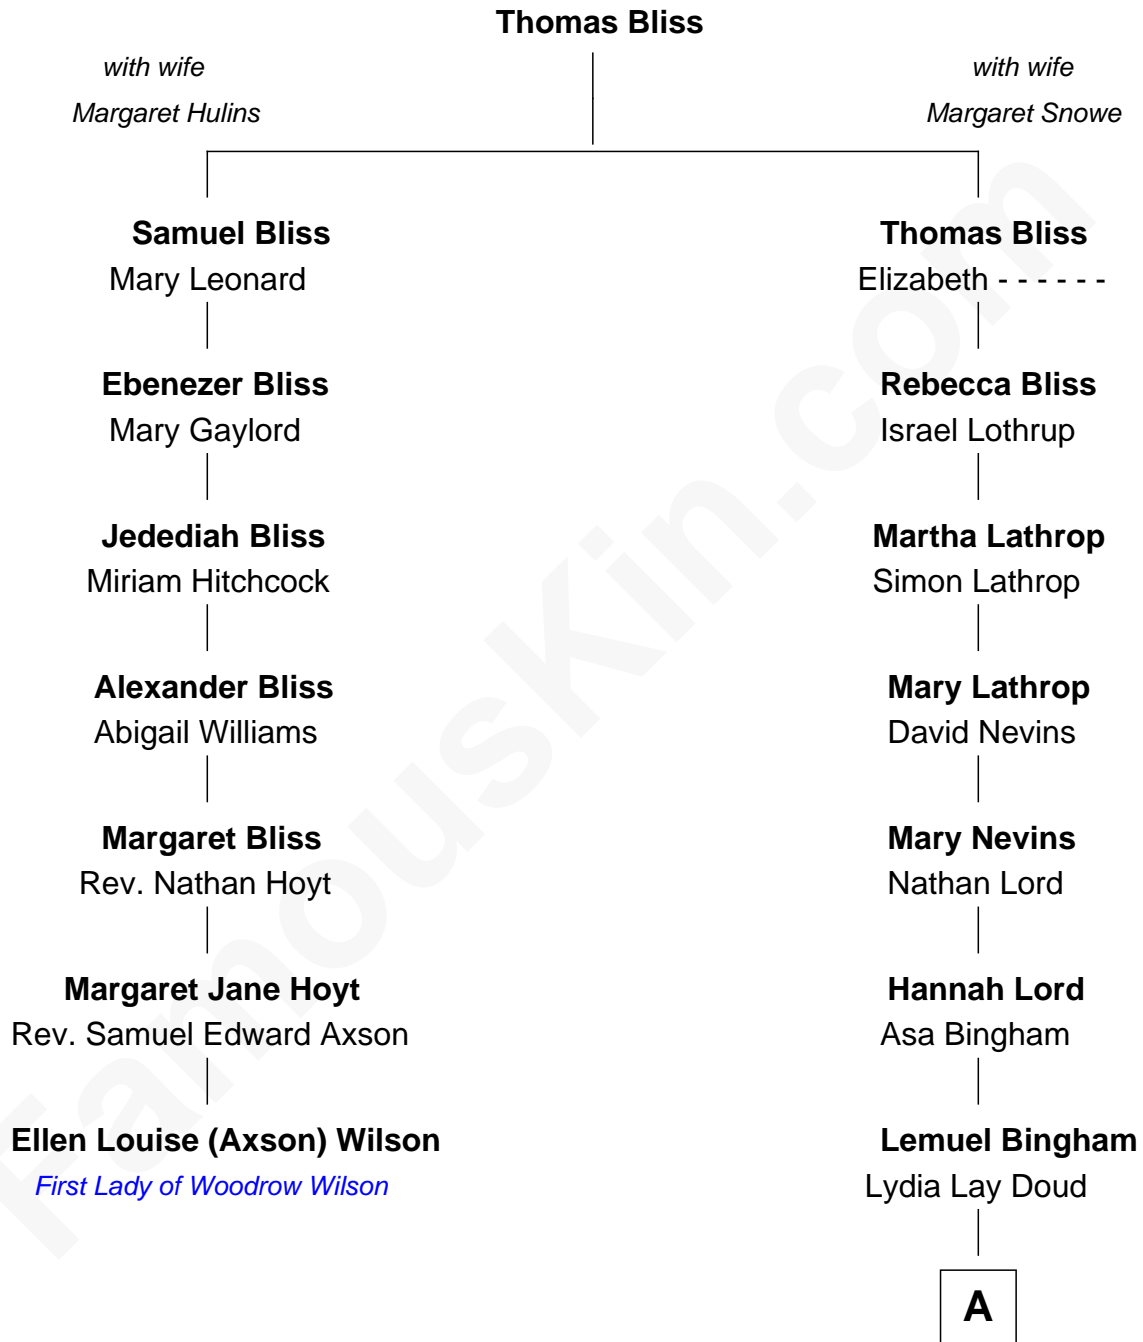

FamousKin.com
Relationship Chart of
Ellen Louise (Axson) Wilson
First Lady of President Woodrow Wilson

6th cousin 3 times removed of

Thomas Edmund Dewey
47th Governor of New York

A

—
Emma Bingham
George Martin Dewey

—
George Martin Dewey
Annie L. Thomas

—
Thomas Edmund Dewey
47th Governor of New York

FamousKin.com