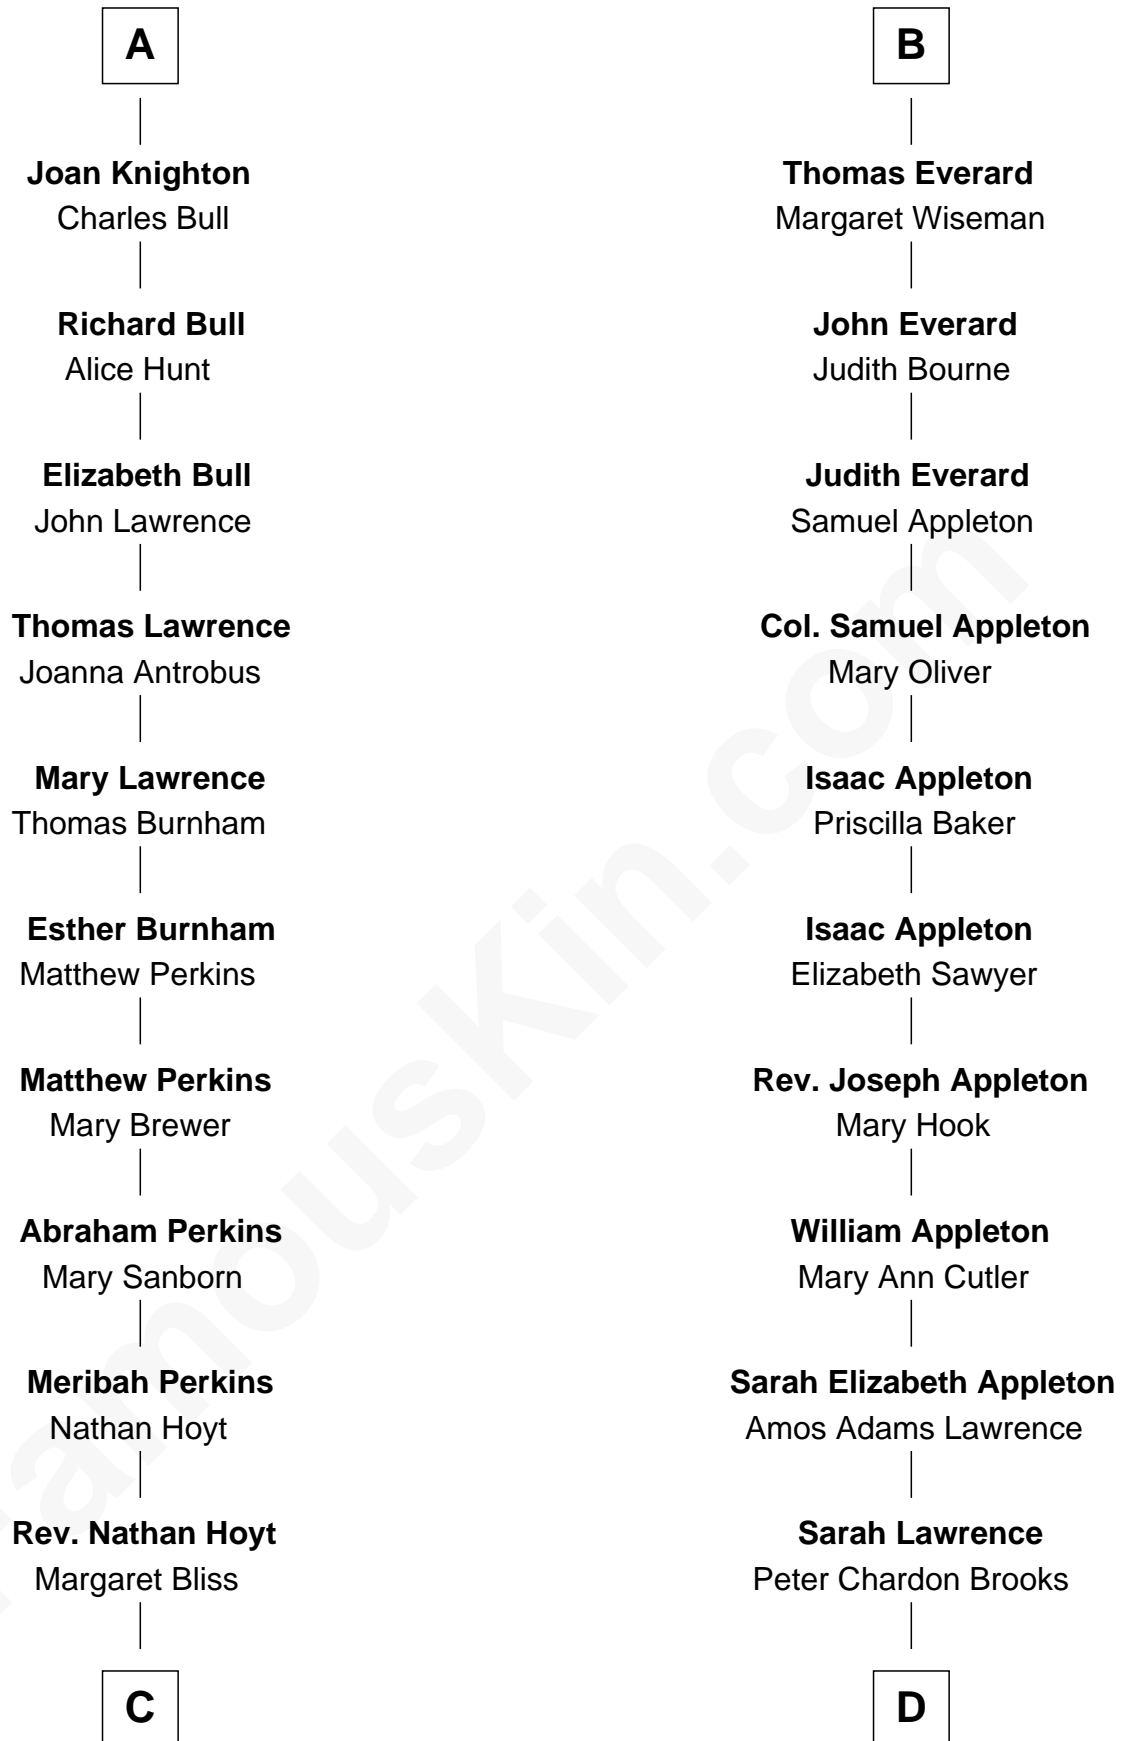

**FamousKin.com**  
**Relationship Chart of**  
**Ellen Louise (Axson) Wilson**  
*First Lady of President Woodrow Wilson*

**18th cousin of**  
**Leverett Saltonstall**  
*55th Governor of Massachusetts*

**C**

**Margaret Jane Hoyt**  
Rev. Samuel Edward Axson

**Ellen Louise (Axson) Wilson**  
*First Lady of Woodrow Wilson*

**D**

**Eleanor Brooks**  
Richard Middlecott Saltonstall

**Leverett Saltonstall**  
*55th Governor of Massachusetts*