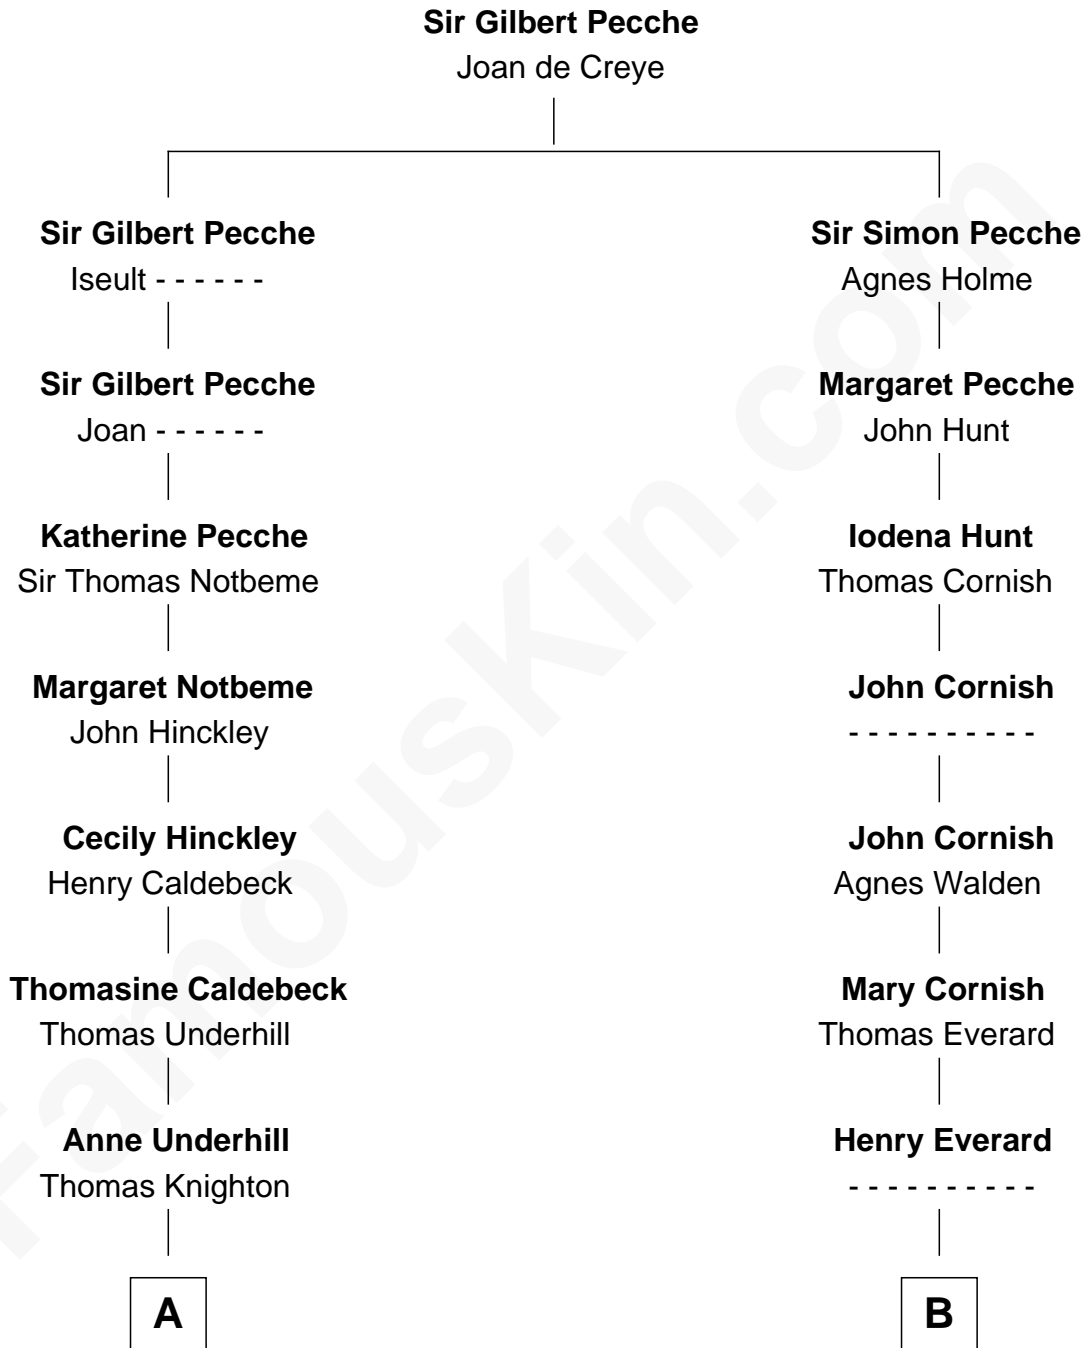

**FamousKin.com**  
**Relationship Chart of**  
**Ellen Louise (Axson) Wilson**  
*First Lady of President Woodrow Wilson*

**18th cousin of**  
**Leverett Saltonstall**  
*55th Governor of Massachusetts*

**C**

**Margaret Jane Hoyt**  
Rev. Samuel Edward Axson

**Ellen Louise (Axson) Wilson**  
*First Lady of Woodrow Wilson*

**D**

**Eleanor Brooks**  
Richard Middlecott Saltonstall

**Leverett Saltonstall**  
*55th Governor of Massachusetts*