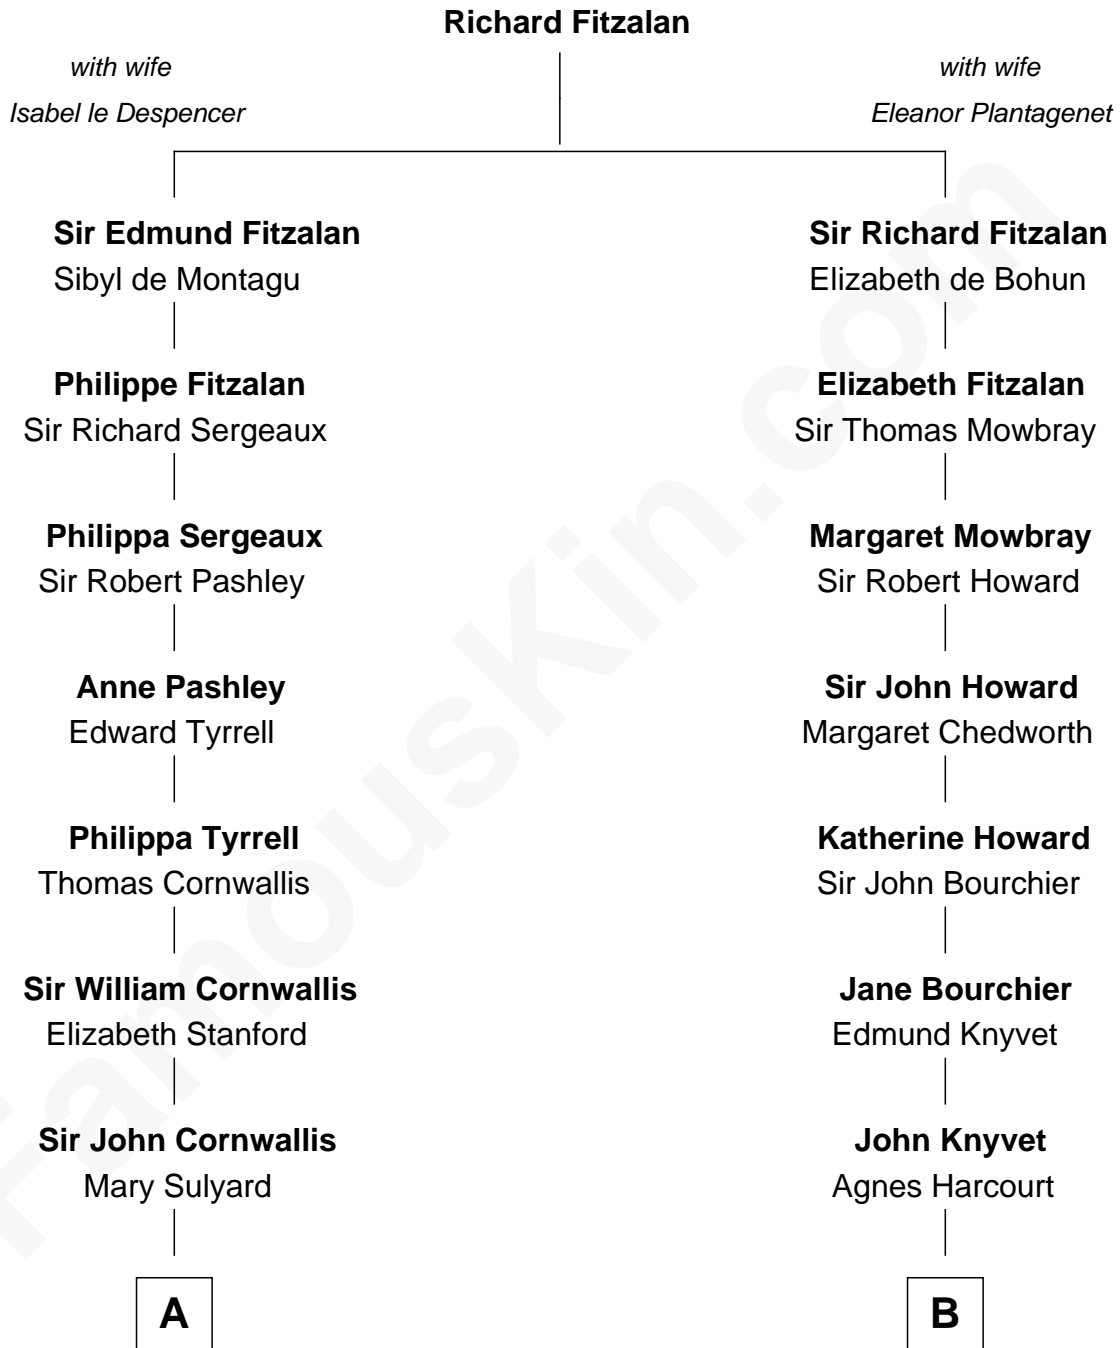

FamousKin.com
Relationship Chart of
Ellen Louise (Axson) Wilson
First Lady of President Woodrow Wilson

17th cousin 1 time removed of

Leverett Saltonstall
55th Governor of Massachusetts

C

Rev. Samuel Edward Axson

Margaret Jane Hoyt

Ellen Louise (Axson) Wilson

First Lady of Woodrow Wilson

FamousKin.com