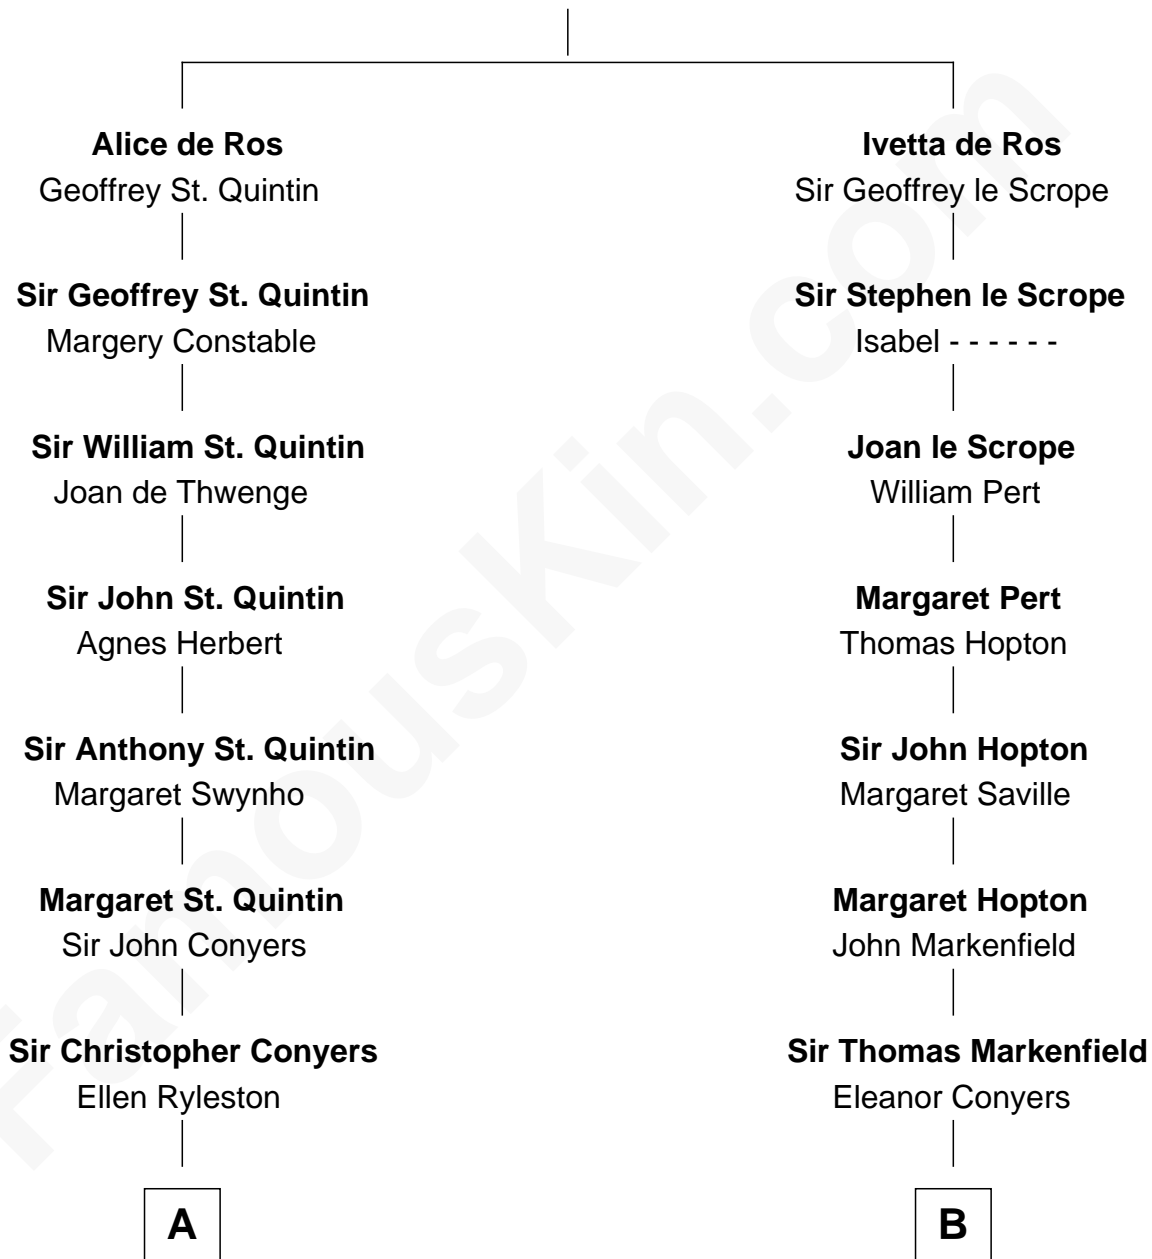

FamousKin.com
Relationship Chart of
Ellen Louise (Axson) Wilson

First Lady of President Woodrow Wilson

19th cousin 1 time removed of

Leverett Saltonstall

55th Governor of Massachusetts

Sir William de Ros
 Eustache Fitz Ralph

C

Rebecca Longstreet FitzRandolph

Rev. Isaac Stockton Keith Axson

Rev. Samuel Edward Axson

Margaret Jane Hoyt

Ellen Louise (Axson) Wilson

First Lady of Woodrow Wilson

D

Leverett Saltonstall

Mary Elizabeth Sanders

Leverett Saltonstall

Rose Smith Lee

Richard Middlecott Saltonstall

Eleanor Brooks

Leverett Saltonstall

55th Governor of Massachusetts