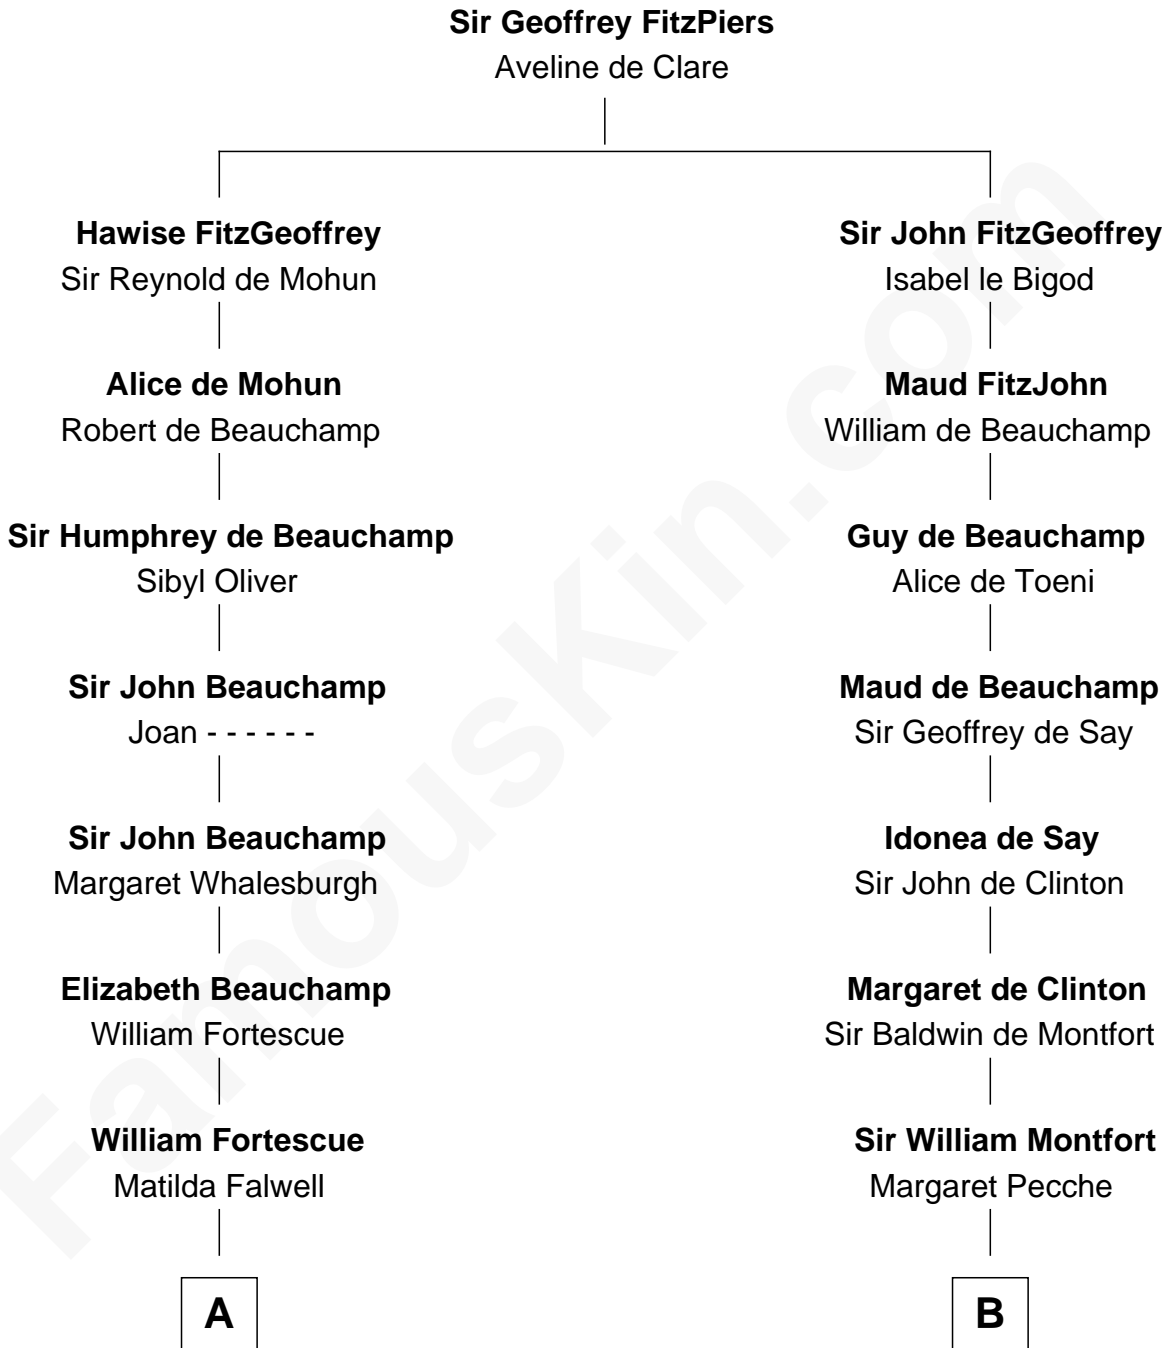

FamousKin.com
Relationship Chart of
Ellen Louise (Axson) Wilson
First Lady of President Woodrow Wilson

19th cousin 2 times removed of

Abraham Baldwin
Signer of the U.S. Constitution

C

Abigail Williams
Thomas Williams

Abigail Williams
Alexander Bliss

Margaret Bliss
Rev. Nathan Hoyt

Margaret Jane Hoyt
Rev. Samuel Edward Axson

Ellen Louise (Axson) Wilson
First Lady of Woodrow Wilson

D

Timothy Baldwin
Bathsheba Stone

Michael Baldwin
Lucy Dudley

Abraham Baldwin
Signer of the U.S. Constitution

FamousKin.com