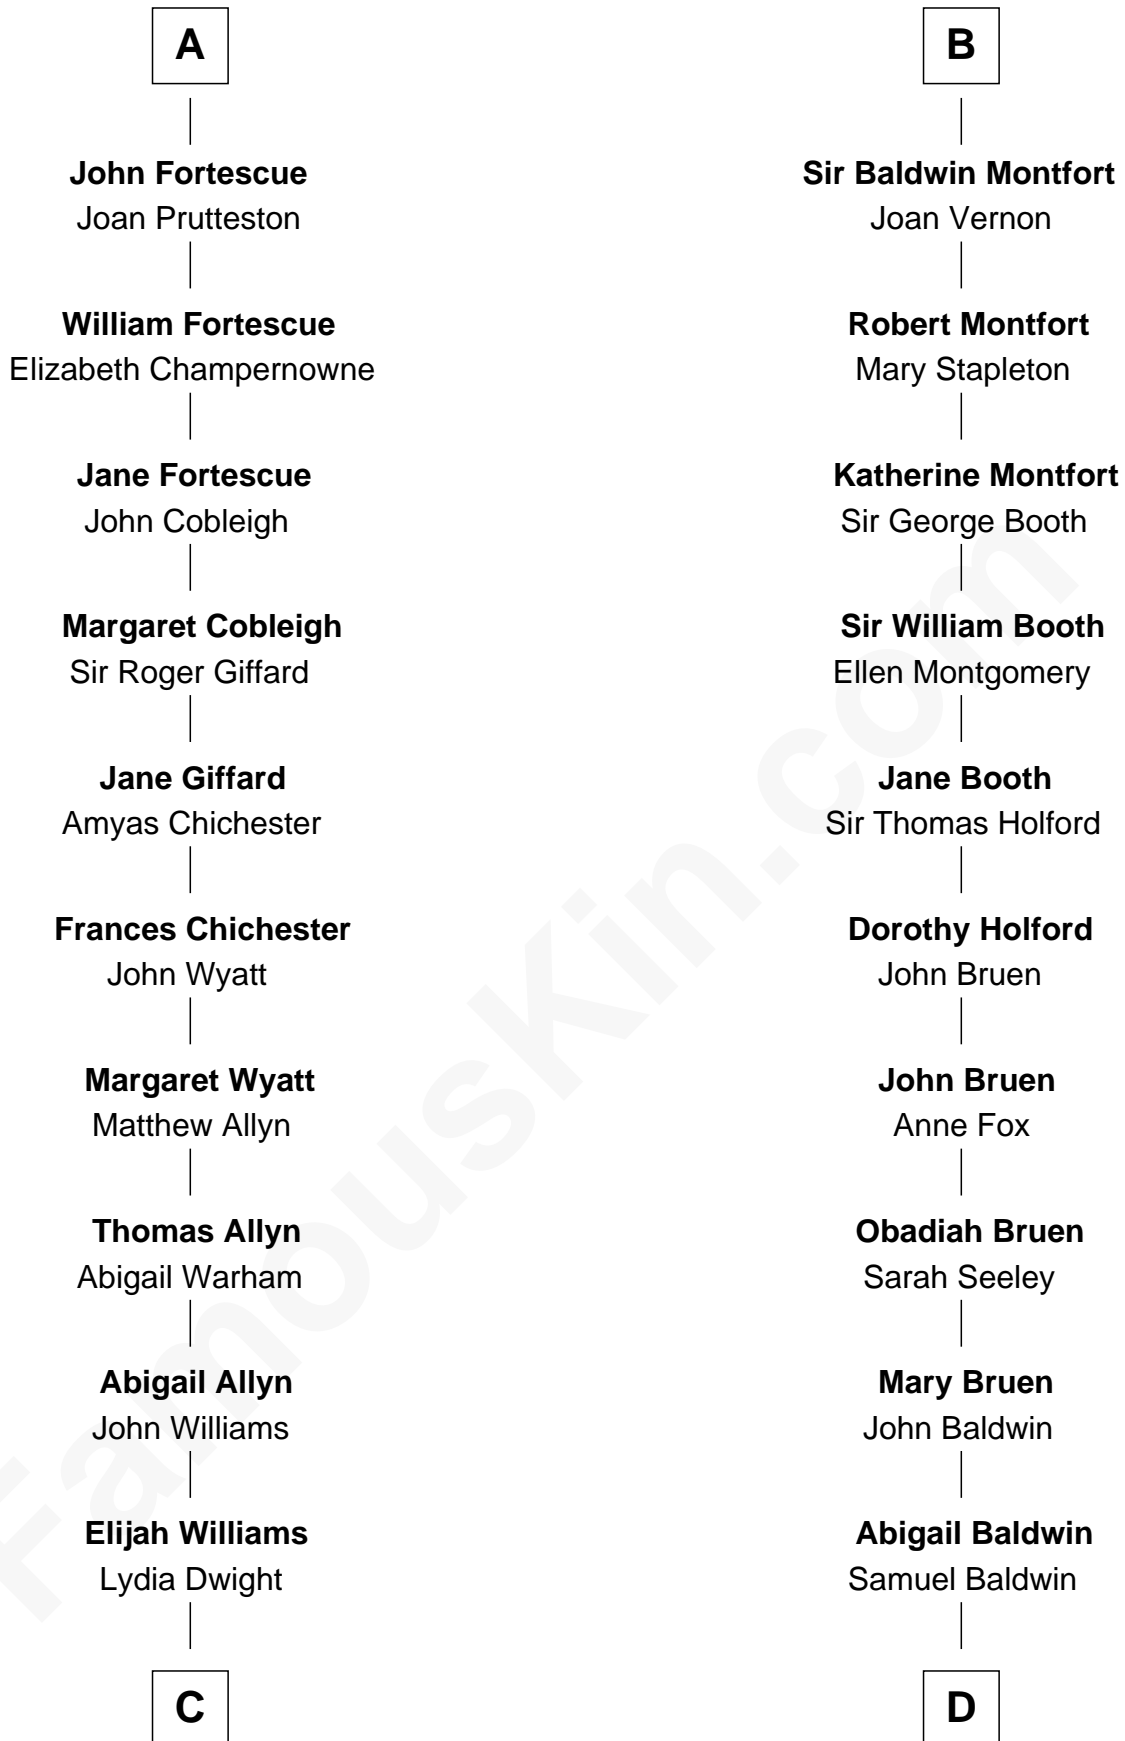

FamousKin.com
Relationship Chart of
Ellen Louise (Axson) Wilson
First Lady of President Woodrow Wilson

19th cousin 2 times removed of

Abraham Baldwin
Signer of the U.S. Constitution

C

Abigail Williams
Thomas Williams

Abigail Williams
Alexander Bliss

Margaret Bliss
Rev. Nathan Hoyt

Margaret Jane Hoyt
Rev. Samuel Edward Axson

Ellen Louise (Axson) Wilson
First Lady of Woodrow Wilson

D

Timothy Baldwin
Bathsheba Stone

Michael Baldwin
Lucy Dudley