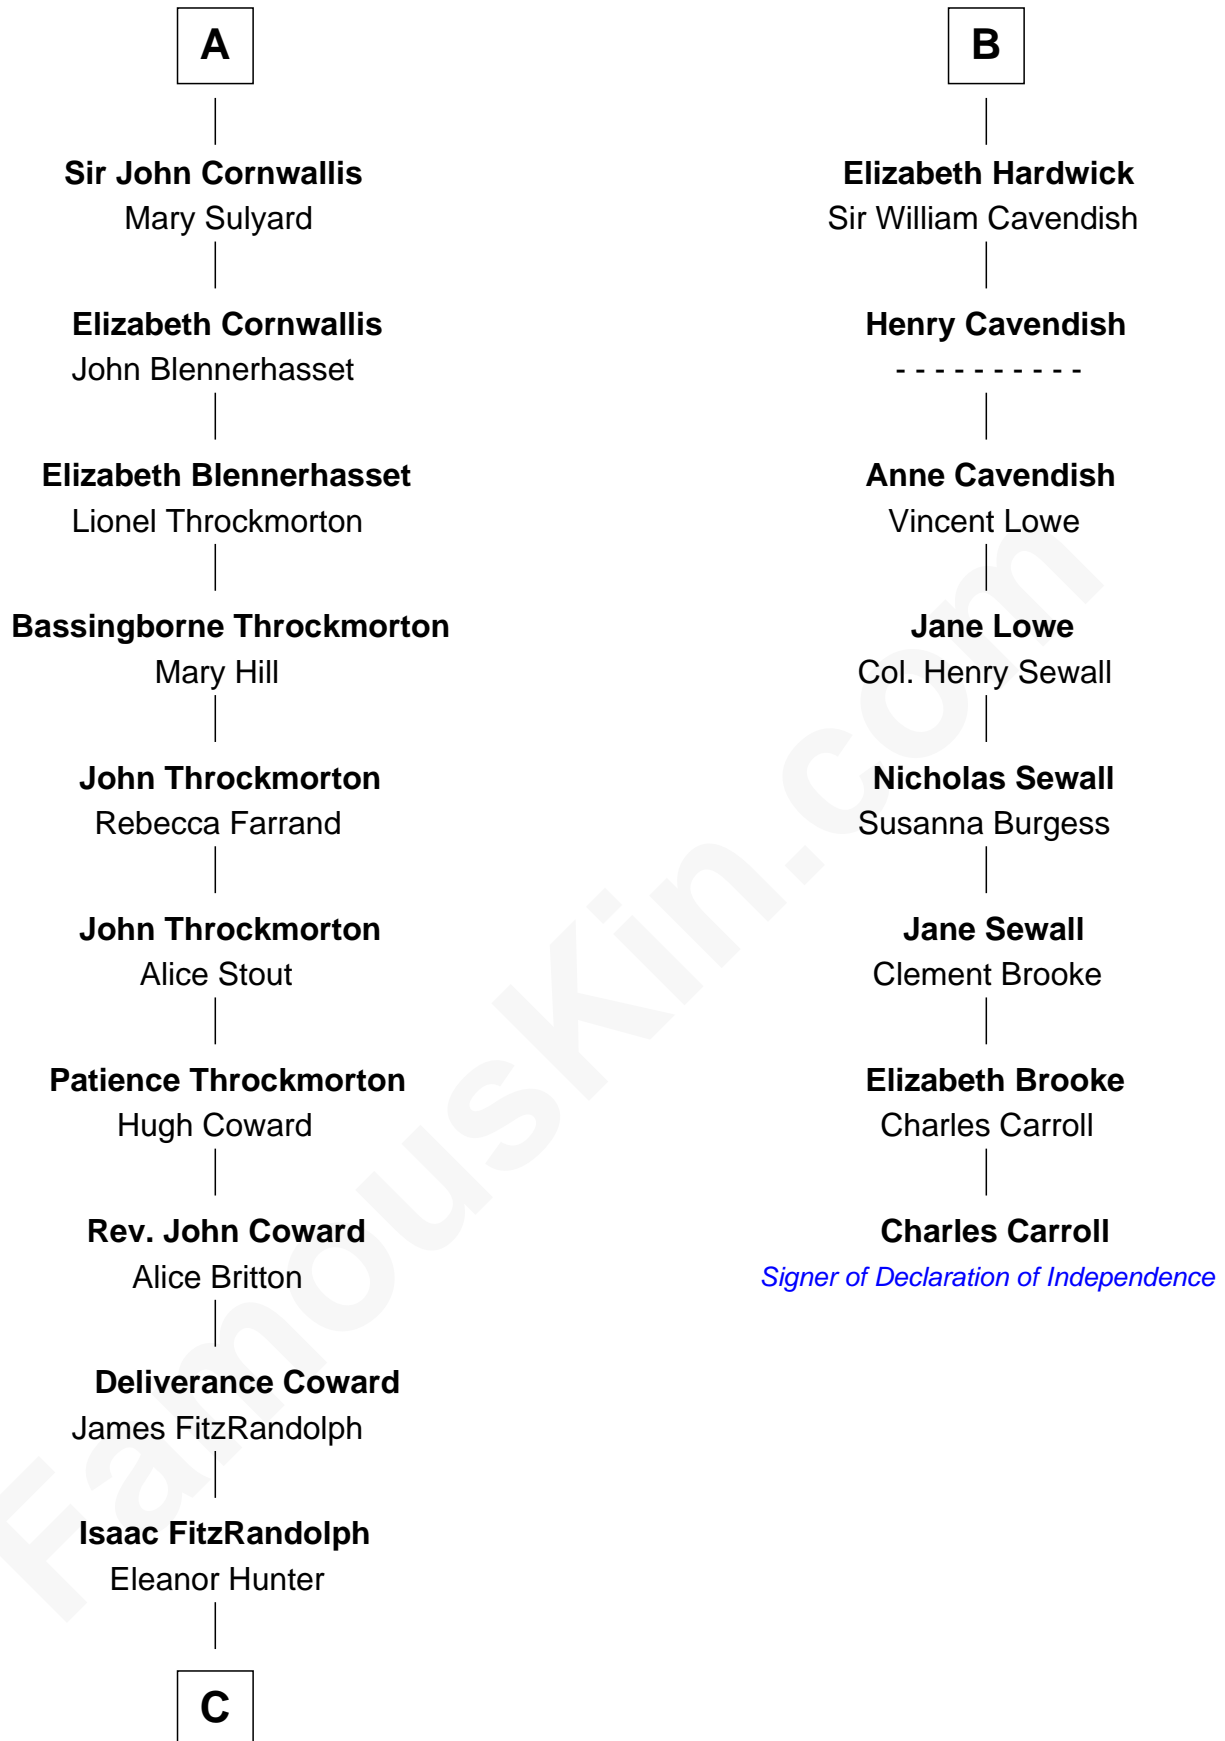

FamousKin.com

Relationship Chart of Ellen Louise (Axson) Wilson

First Lady of President Woodrow Wilson

14th cousin 5 times removed of

Charles Carroll

Signer of the Declaration of Independence

C

Rebecca Longstreet FitzRandolph

Rev. Isaac Stockton Keith Axson

Rev. Samuel Edward Axson

Margaret Jane Hoyt

Ellen Louise (Axson) Wilson

First Lady of Woodrow Wilson

FamousKin.com