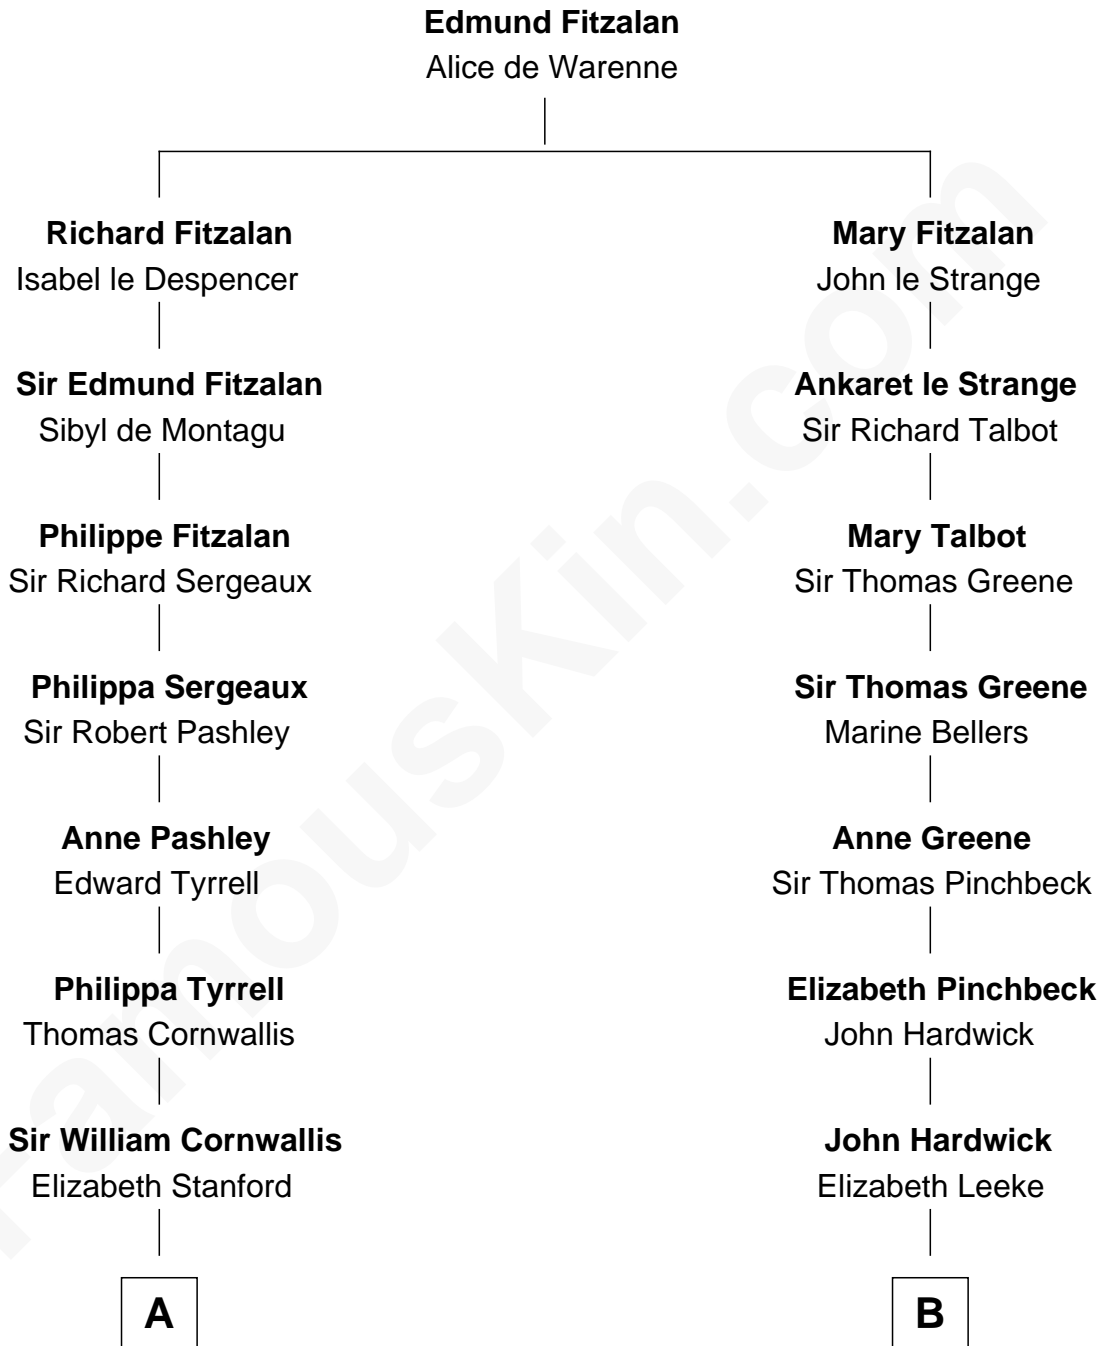

FamousKin.com

Relationship Chart of Ellen Louise (Axson) Wilson

First Lady of President Woodrow Wilson

14th cousin 5 times removed of

Charles Carroll

Signer of the Declaration of Independence

C

Rebecca Longstreet FitzRandolph

Rev. Isaac Stockton Keith Axson

Rev. Samuel Edward Axson

Margaret Jane Hoyt

Ellen Louise (Axson) Wilson

First Lady of Woodrow Wilson

FamousKin.com