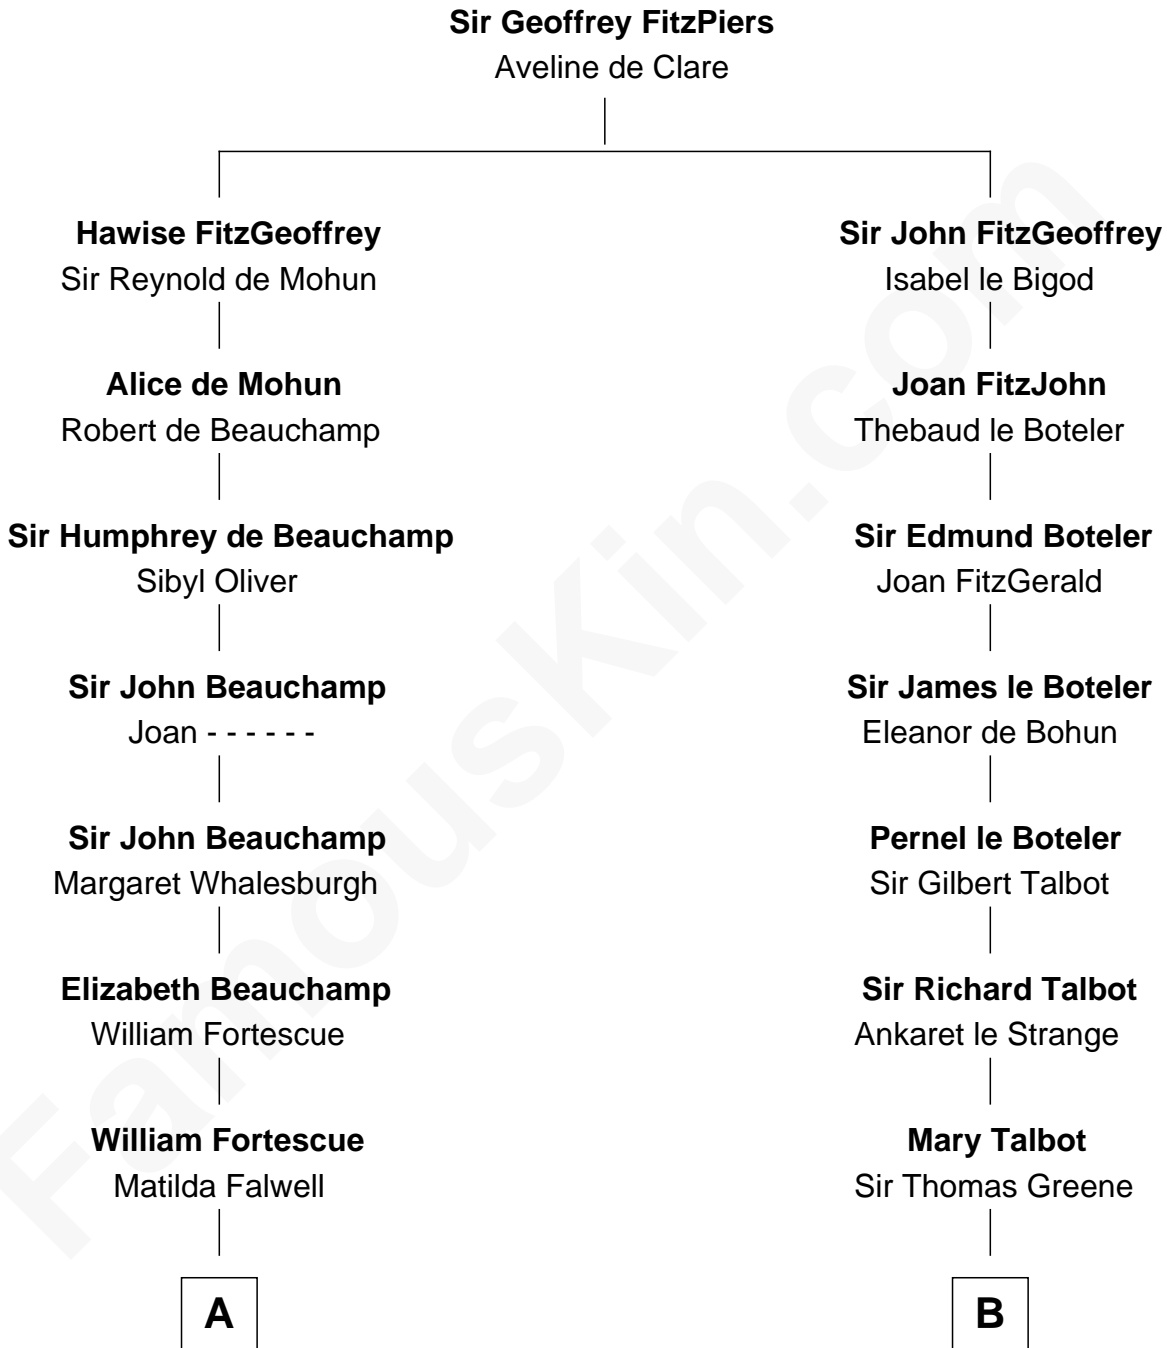

FamousKin.com
Relationship Chart of
Ellen Louise (Axson) Wilson
First Lady of President Woodrow Wilson

18th cousin 3 times removed of

Daniel Carroll
Signer of the U.S. Constitution

C

Abigail Williams
Thomas Williams

Abigail Williams
Alexander Bliss

Margaret Bliss
Rev. Nathan Hoyt

Margaret Jane Hoyt
Rev. Samuel Edward Axson

Ellen Louise (Axson) Wilson
First Lady of Woodrow Wilson

D

Eleanor Darnall
Daniel Carroll

Daniel Carroll
Signer of the U.S. Constitution