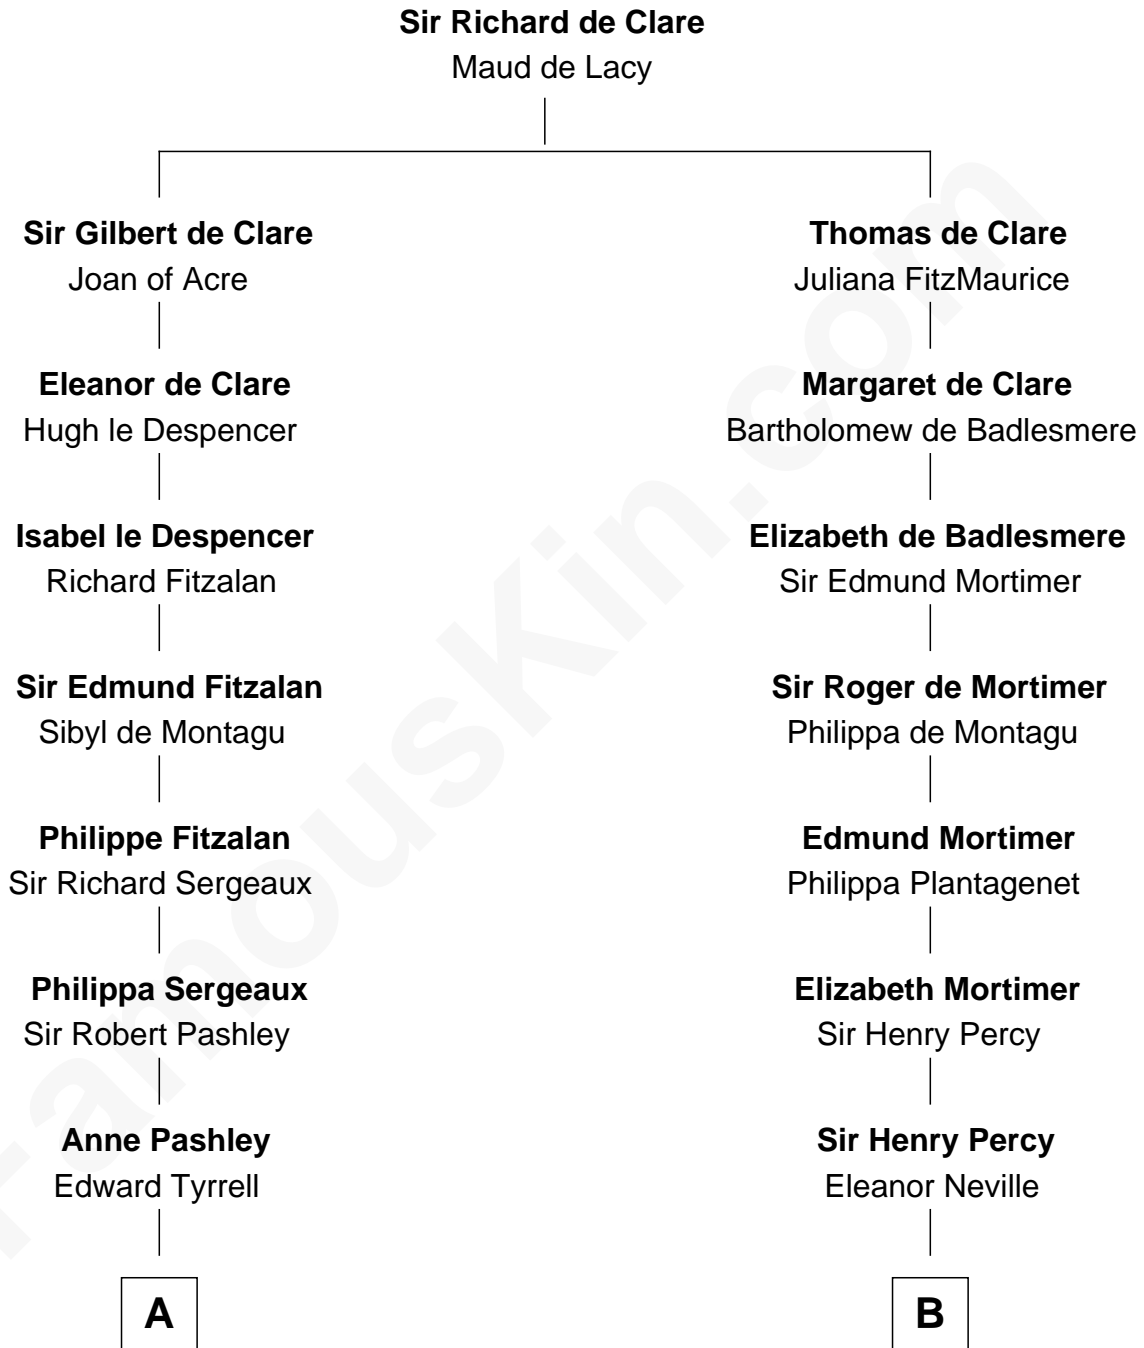

FamousKin.com
Relationship Chart of
Ellen Louise (Axson) Wilson
First Lady of President Woodrow Wilson

18th cousin 3 times removed of

Daniel Carroll
Signer of the U.S. Constitution

C

Deliverance Coward

James FitzRandolph

Isaac FitzRandolph

Eleanor Hunter

Rebecca Longstreet FitzRandolph

Rev. Isaac Stockton Keith Axson

Rev. Samuel Edward Axson

Margaret Jane Hoyt

Ellen Louise (Axson) Wilson

First Lady of Woodrow Wilson