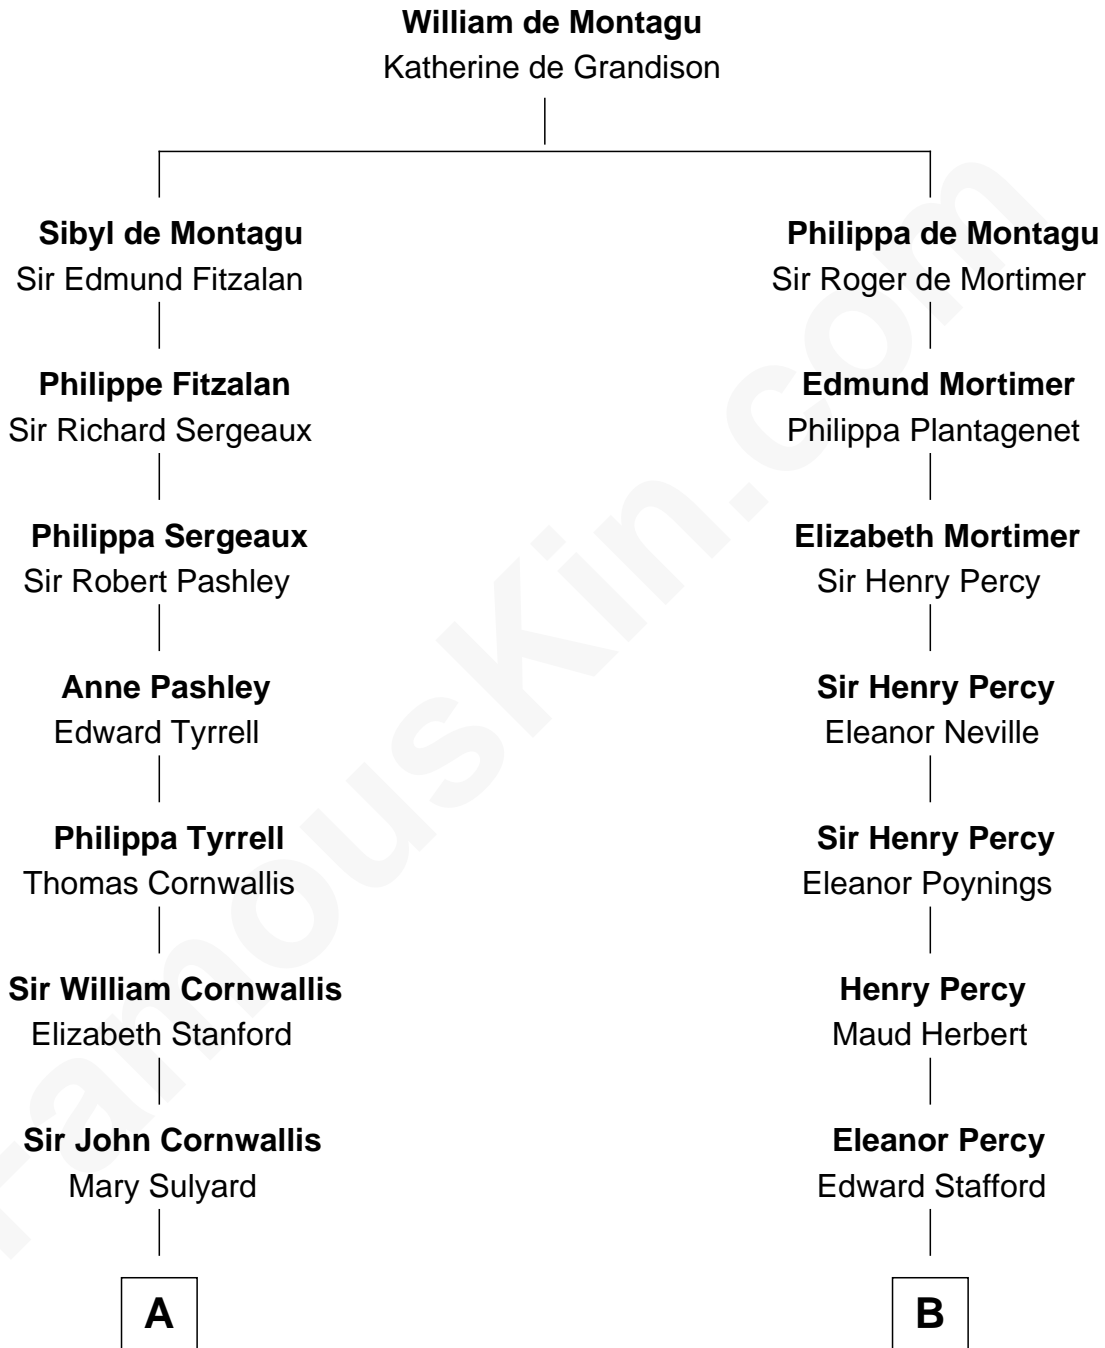

# FamousKin.com

## Relationship Chart of Ellen Louise (Axson) Wilson

*First Lady of President Woodrow Wilson*

15th cousin 3 times removed of

**Daniel Carroll**

*Signer of the U.S. Constitution*

C

Rev. Samuel Edward Axson

Margaret Jane Hoyt

Ellen Louise (Axson) Wilson

*First Lady of Woodrow Wilson*

FamousKin.com