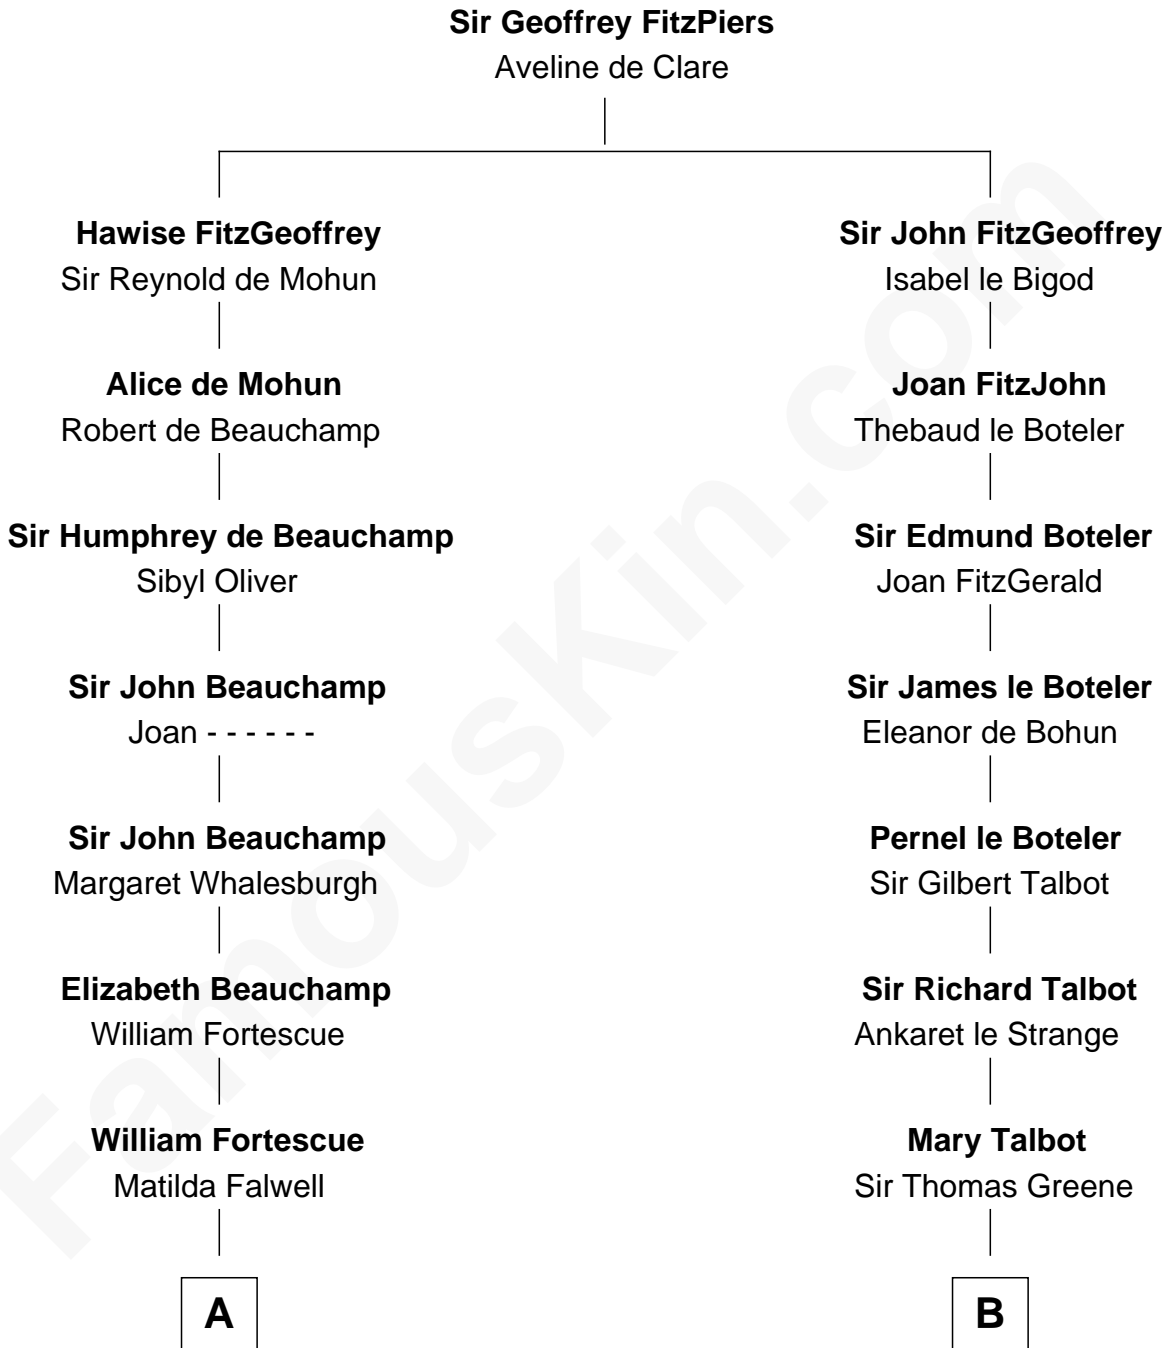

FamousKin.com

Relationship Chart of

Ellen Louise (Axson) Wilson

First Lady of President Woodrow Wilson

18th cousin 3 times removed of

John Carroll

Founder of Georgetown University

C

Abigail Williams
Thomas Williams

Abigail Williams
Alexander Bliss

Margaret Bliss
Rev. Nathan Hoyt

Margaret Jane Hoyt
Rev. Samuel Edward Axson

Ellen Louise (Axson) Wilson
First Lady of Woodrow Wilson

D

Eleanor Darnall
Daniel Carroll